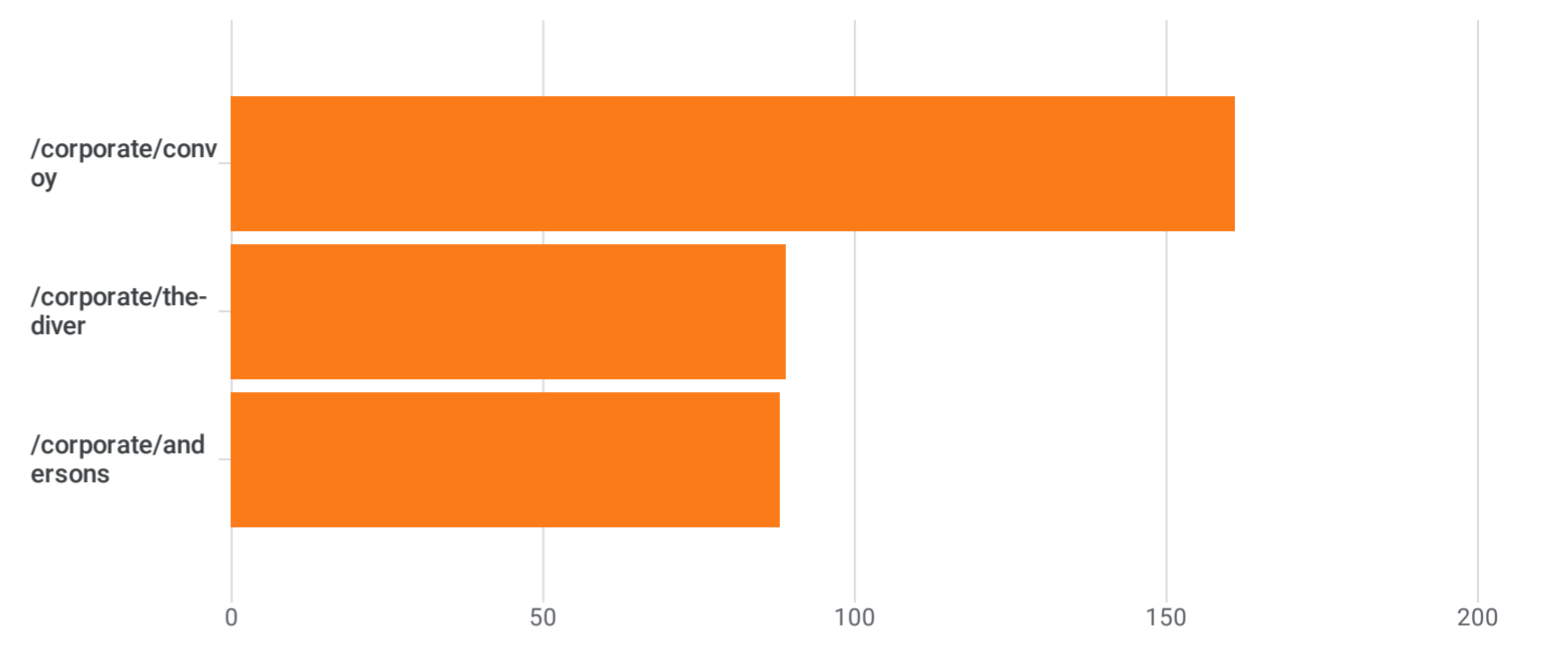

Pages and screens: Page path and screen class

Add filter

Views by Page path and screen class over time

Views by Page path and screen class

Plot rows		Search...	Rows per page: 10	1-3 of 3
<input type="checkbox"/>	Page path and screen class			
<input checked="" type="checkbox"/>	Total		↓ Views 338 0.75% of total	Event count All events 1,164 1.03% of total
<input checked="" type="checkbox"/>	1 /corporate/convoy		161 (47.63%)	44 (35.77%)
<input checked="" type="checkbox"/>	2 /corporate/the-diver		89 (26.33%)	32 (26.02%)
<input checked="" type="checkbox"/>	3 /corporate/andersons		88 (26.04%)	58 (47.15%)