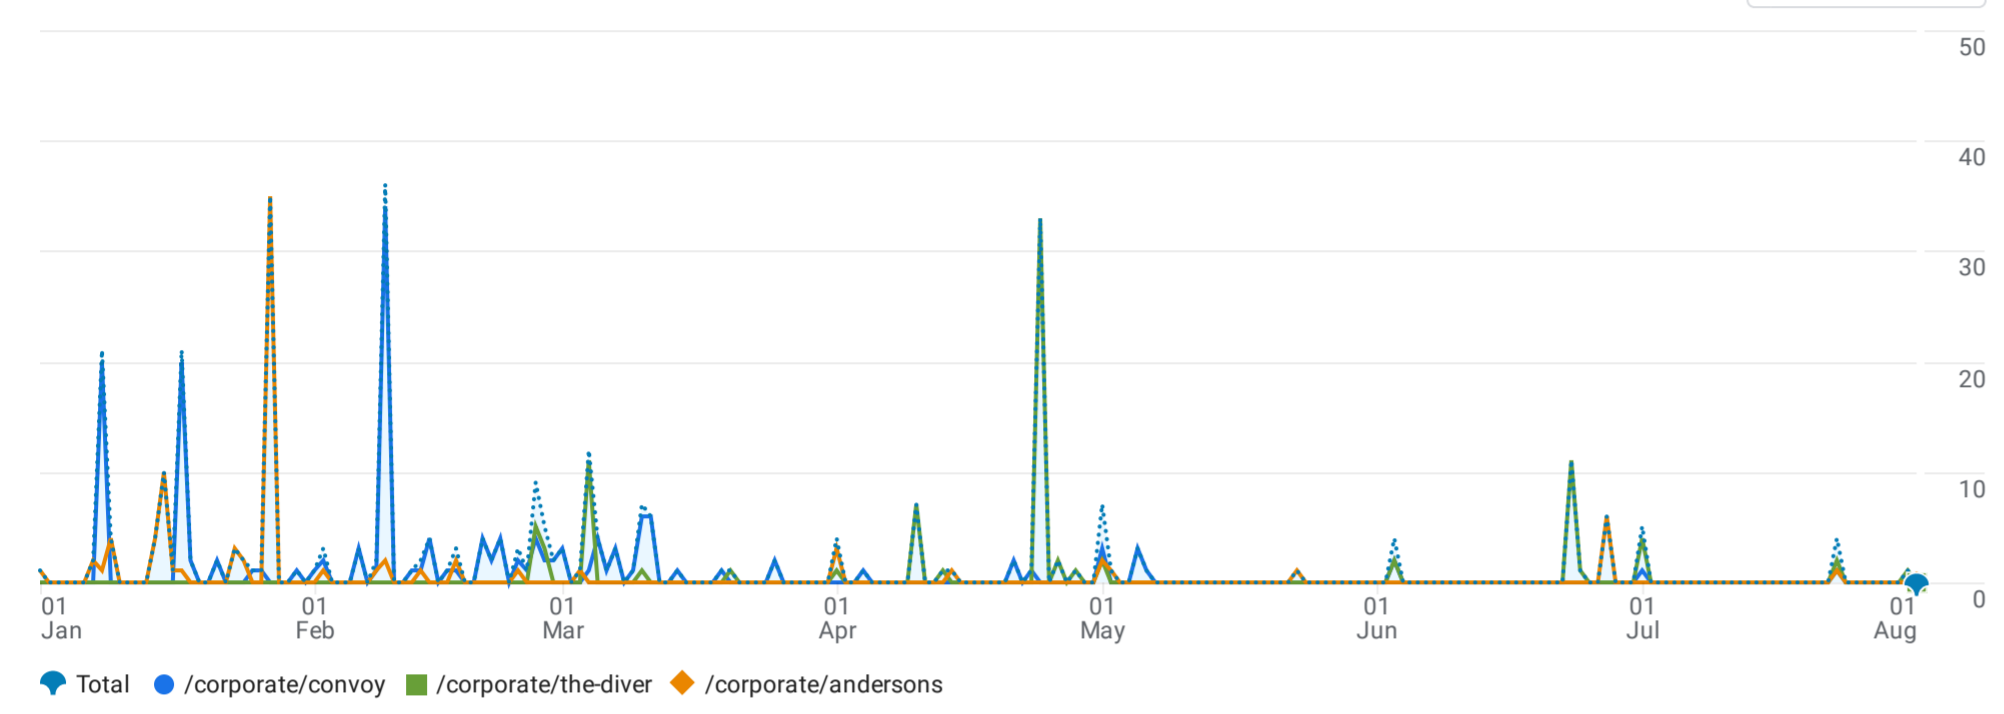

Pages and screens: Page path and screen class

Add filter

Views by Page path and screen class over time

Views by Page path and screen class

Plot rows		Search...	Rows per page: 10	1-3 of 3
<input type="checkbox"/>	Page path and screen class			
<input checked="" type="checkbox"/>	Total		↓ Views 338 0.75% of total	Event count All events 1,164 1.03% of total
<input checked="" type="checkbox"/>	1 /corporate/convoy		161 (47.63%)	44 (35.77%)
<input checked="" type="checkbox"/>	2 /corporate/the-diver		89 (26.33%)	32 (26.02%)
<input checked="" type="checkbox"/>	3 /corporate/andersons		88 (26.04%)	58 (47.15%)