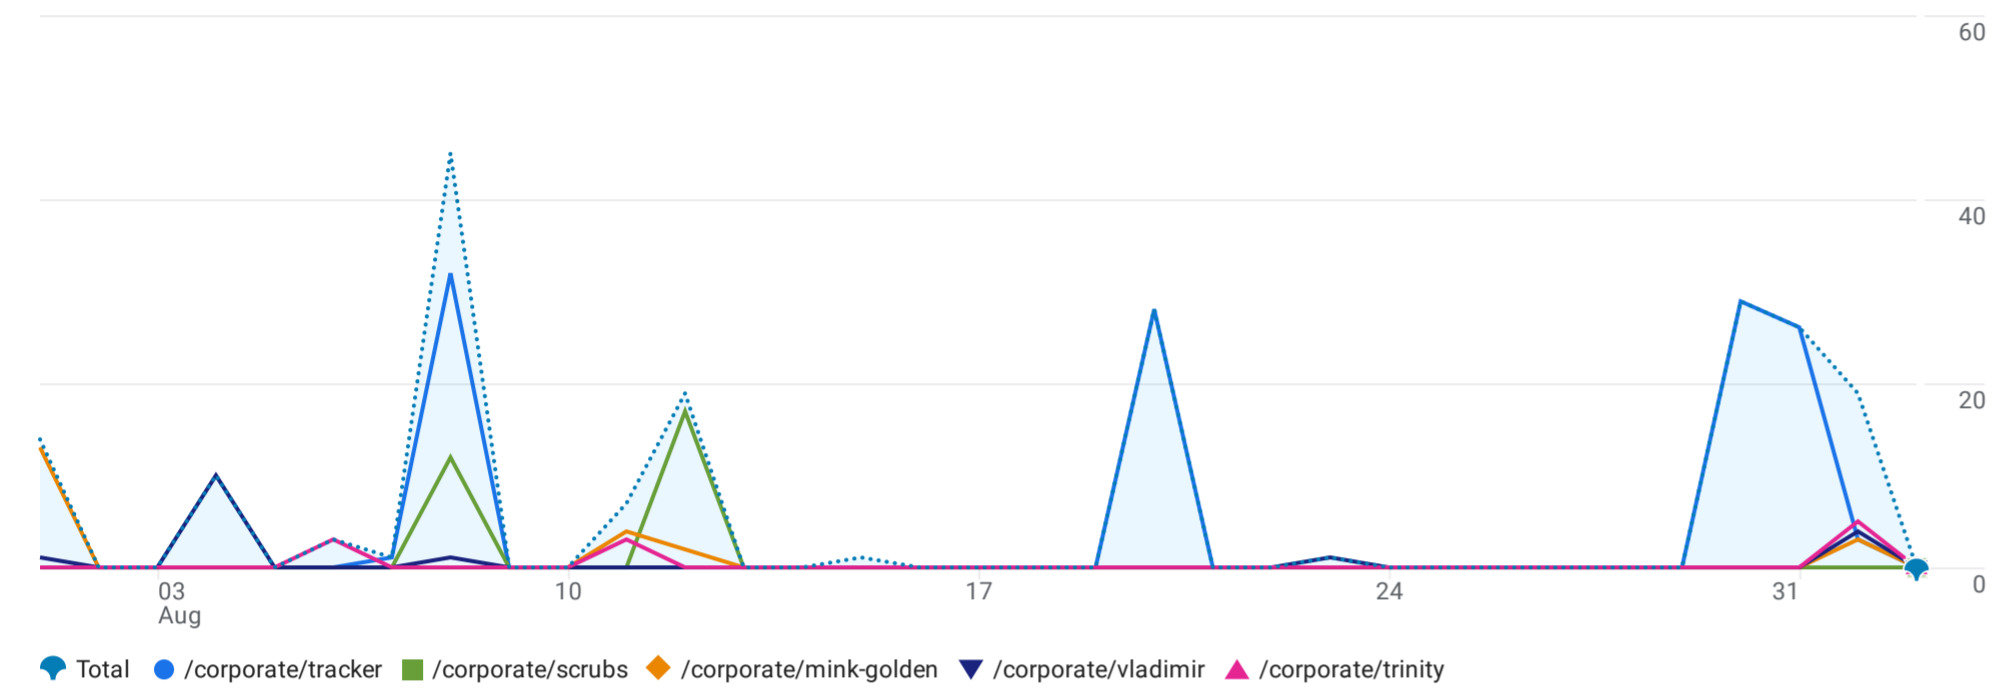

Pages and screens: Page path and screen class [✔](#) ▾

[Add filter](#) +

Views by Page path and screen class over time Day ▾

Views by Page path and screen class

Plot rows Rows per page: 10 ▾ 1-6 of 6

<input type="checkbox"/>	Page path and screen class ▾	+	↓ Views	Event count All events ▾	Total users
<input checked="" type="checkbox"/>	Total		203 2.44% of total	899 4.05% of total	167 8.26% of total
<input checked="" type="checkbox"/>	1 /corporate/tracker		119 (58.62%)	534 (59.4%)	119 (71.26%)
<input checked="" type="checkbox"/>	2 /corporate/scrubs		29 (14.29%)	124 (13.79%)	13 (7.78%)
<input checked="" type="checkbox"/>	3 /corporate/mink-golden		22 (10.84%)	106 (11.79%)	18 (10.78%)
<input checked="" type="checkbox"/>	4 /corporate/vladimir		17 (8.37%)	68 (7.56%)	7 (4.19%)
<input checked="" type="checkbox"/>	5 /corporate/trinity		11 (5.42%)	47 (5.23%)	9 (5.39%)
<input type="checkbox"/>	6 /corporate/tell-me-lies		5 (2.46%)	20 (2.22%)	5 (2.99%)