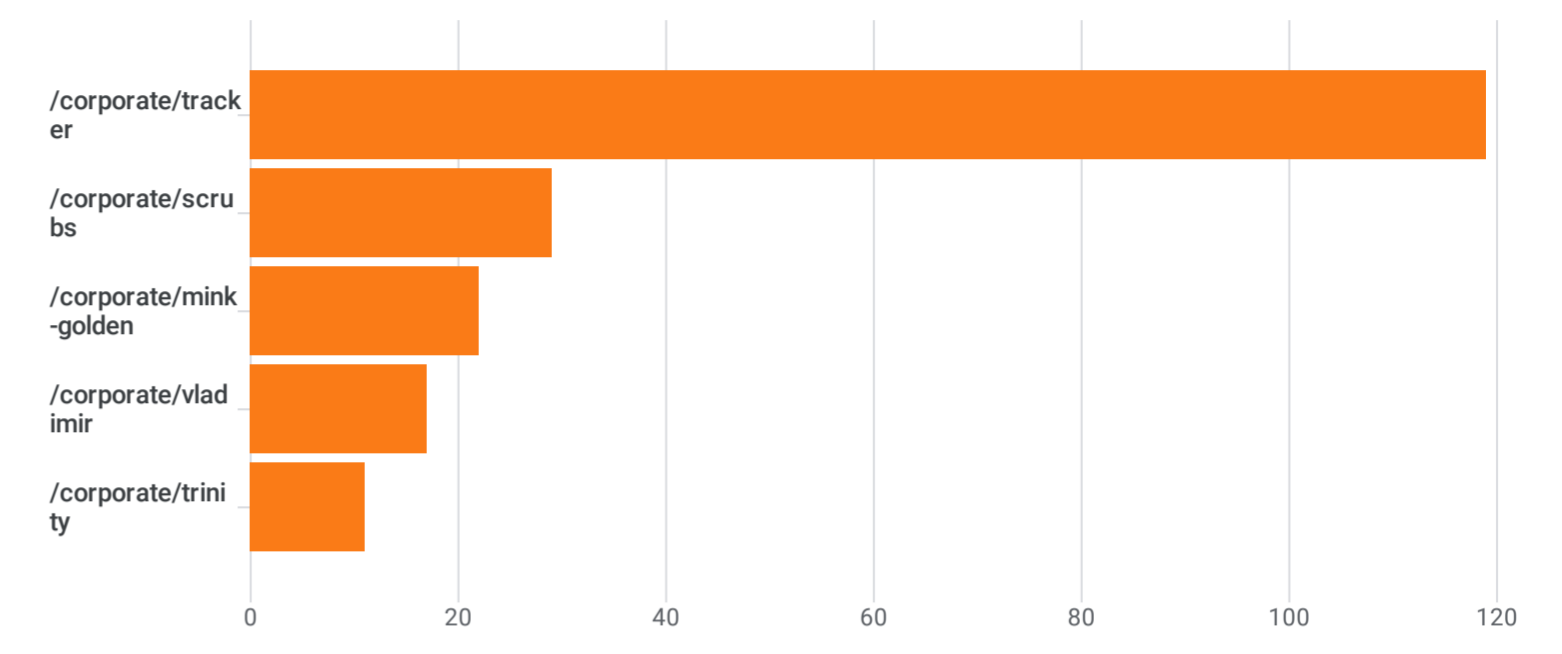

Pages and screens: Page path and screen class [✔](#) ▾

[Add filter](#) +

Views by Page path and screen class over time Day ▾

Views by Page path and screen class

Plot rows Rows per page: 10 ▾ 1-6 of 6

<input type="checkbox"/>	Page path and screen class ▾	+	↓ Views	Event count All events ▾	Total users
<input checked="" type="checkbox"/>	Total		203 2.44% of total	899 4.05% of total	167 8.26% of total
<input checked="" type="checkbox"/>	1 /corporate/tracker		119 (58.62%)	534 (59.4%)	119 (71.26%)
<input checked="" type="checkbox"/>	2 /corporate/scrubs		29 (14.29%)	124 (13.79%)	13 (7.78%)
<input checked="" type="checkbox"/>	3 /corporate/mink-golden		22 (10.84%)	106 (11.79%)	18 (10.78%)
<input checked="" type="checkbox"/>	4 /corporate/vladimir		17 (8.37%)	68 (7.56%)	7 (4.19%)
<input checked="" type="checkbox"/>	5 /corporate/trinity		11 (5.42%)	47 (5.23%)	9 (5.39%)
<input type="checkbox"/>	6 /corporate/tell-me-lies		5 (2.46%)	20 (2.22%)	5 (2.99%)