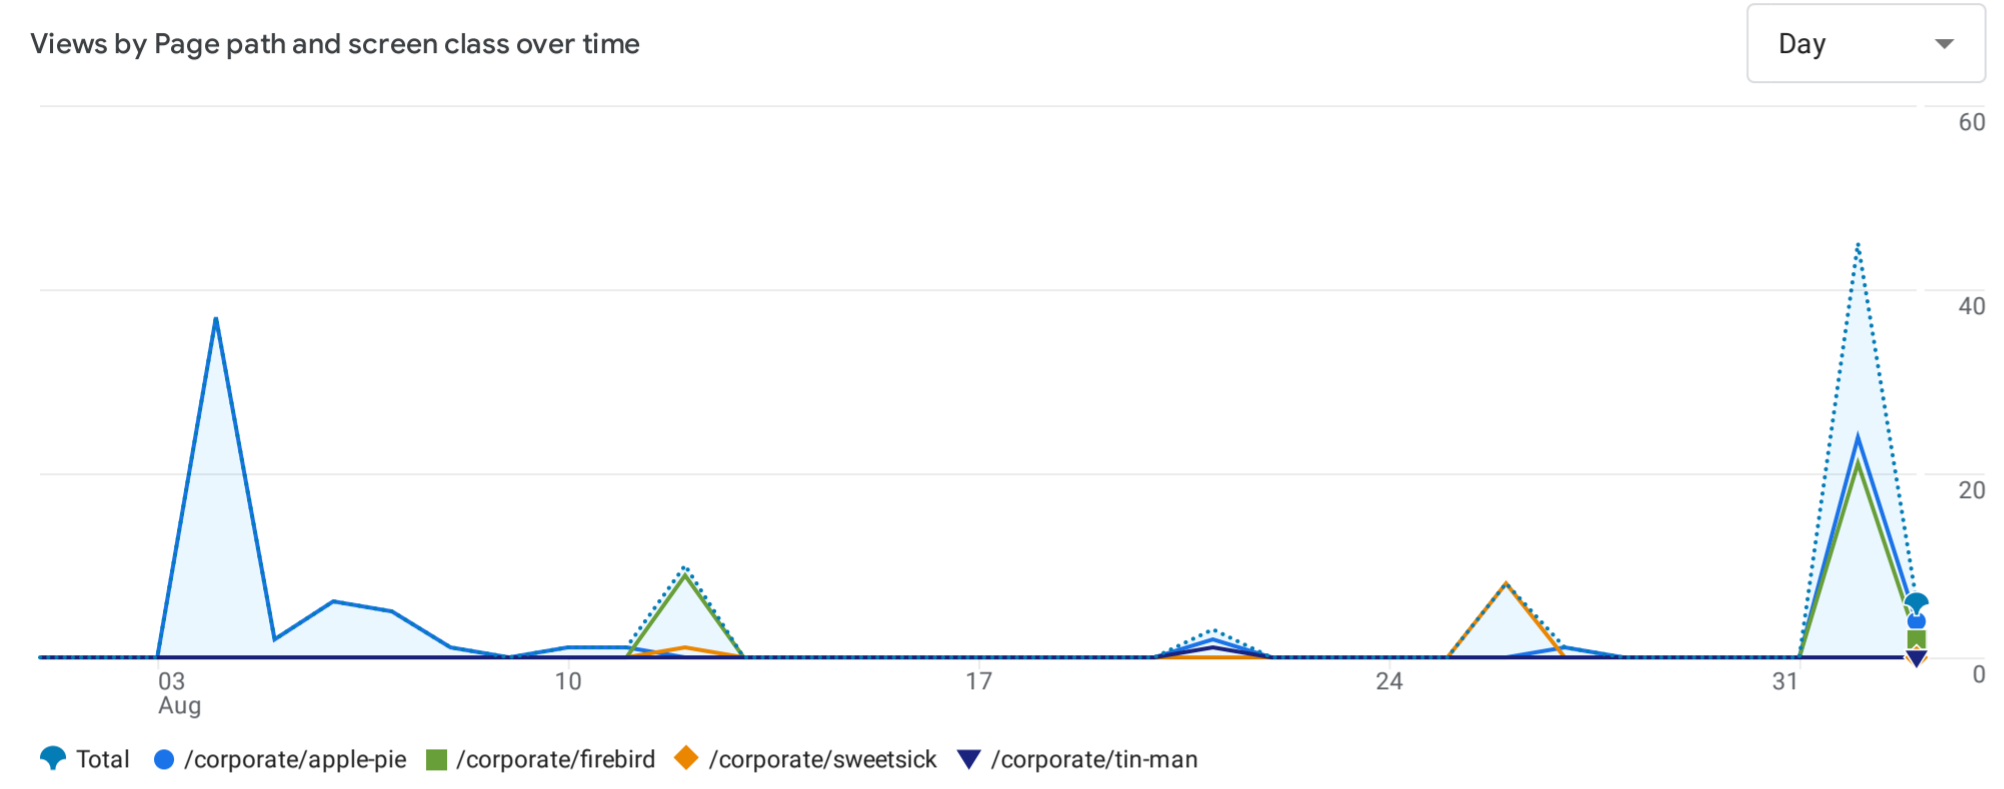

Pages and screens: Page path and screen class [✔](#) ▾

[Add filter](#) +

Plot rows Rows per page: 10 ▾ 1-4 of 4

<input type="checkbox"/>	Page path and screen class ▾	+	↓ Views	Event count All events ▾	Total users
<input checked="" type="checkbox"/>	Total		126 1.51% of total	559 2.52% of total	69 3.41% of total
<input checked="" type="checkbox"/>	1 /corporate/apple-pie		84 (66.67%)	379 (67.8%)	50 (72.46%)
<input checked="" type="checkbox"/>	2 /corporate/firebird		32 (25.4%)	141 (25.22%)	16 (23.19%)
<input checked="" type="checkbox"/>	3 /corporate/sweetsick		9 (7.14%)	34 (6.08%)	3 (4.35%)
<input checked="" type="checkbox"/>	4 /corporate/tin-man		1 (0.79%)	5 (0.89%)	1 (1.45%)