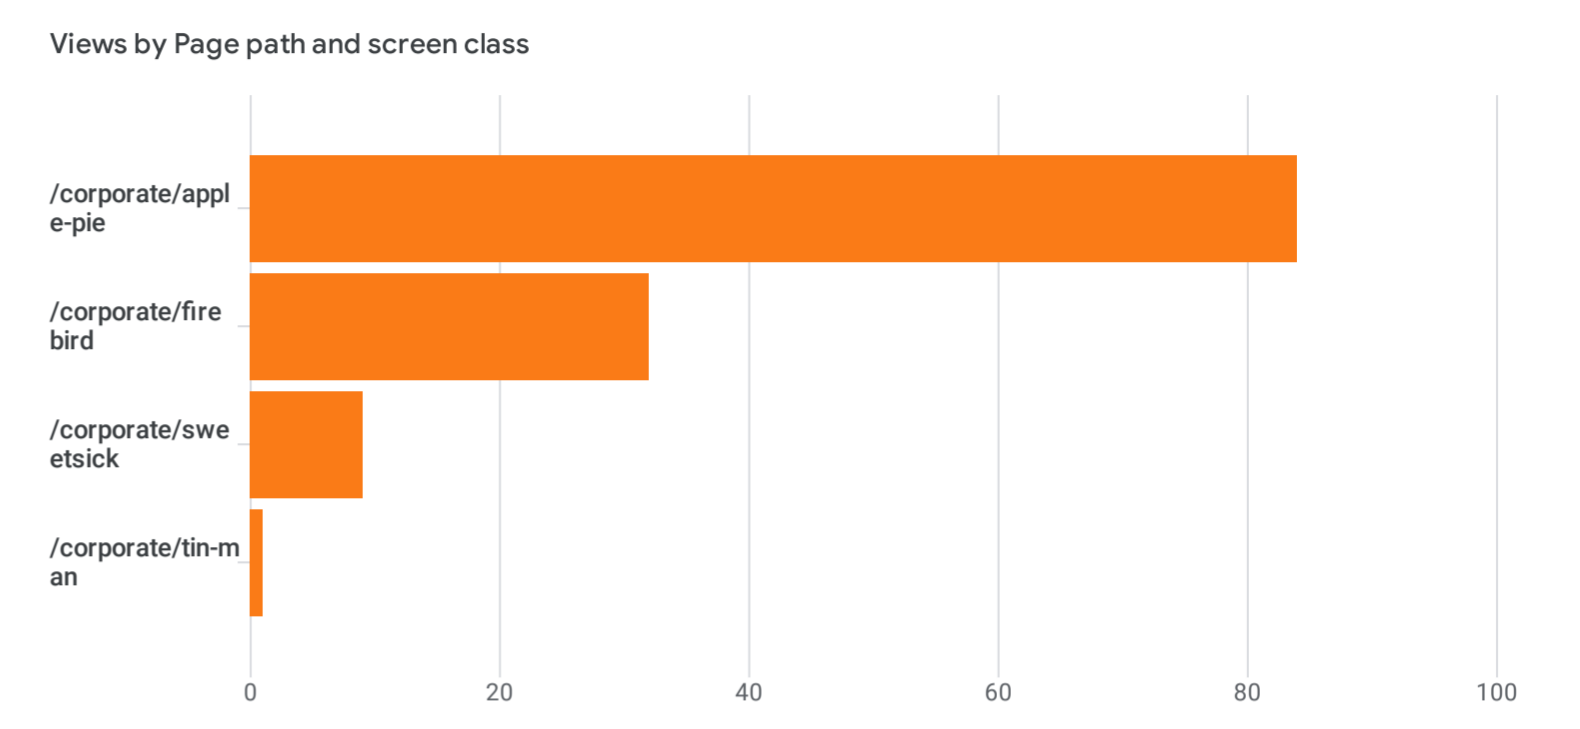

Pages and screens: Page path and screen class [✔](#) ▾

[Add filter](#) +

Plot rows Rows per page: 10 ▾ 1-4 of 4

<input type="checkbox"/>	Page path and screen class ▾	+	↓ Views	Event count All events ▾	Total users
<input checked="" type="checkbox"/>	Total		126 1.51% of total	559 2.52% of total	69 3.41% of total
<input checked="" type="checkbox"/>	1 /corporate/apple-pie		84 (66.67%)	379 (67.8%)	50 (72.46%)
<input checked="" type="checkbox"/>	2 /corporate/firebird		32 (25.4%)	141 (25.22%)	16 (23.19%)
<input checked="" type="checkbox"/>	3 /corporate/sweetsick		9 (7.14%)	34 (6.08%)	3 (4.35%)
<input checked="" type="checkbox"/>	4 /corporate/tin-man		1 (0.79%)	5 (0.89%)	1 (1.45%)