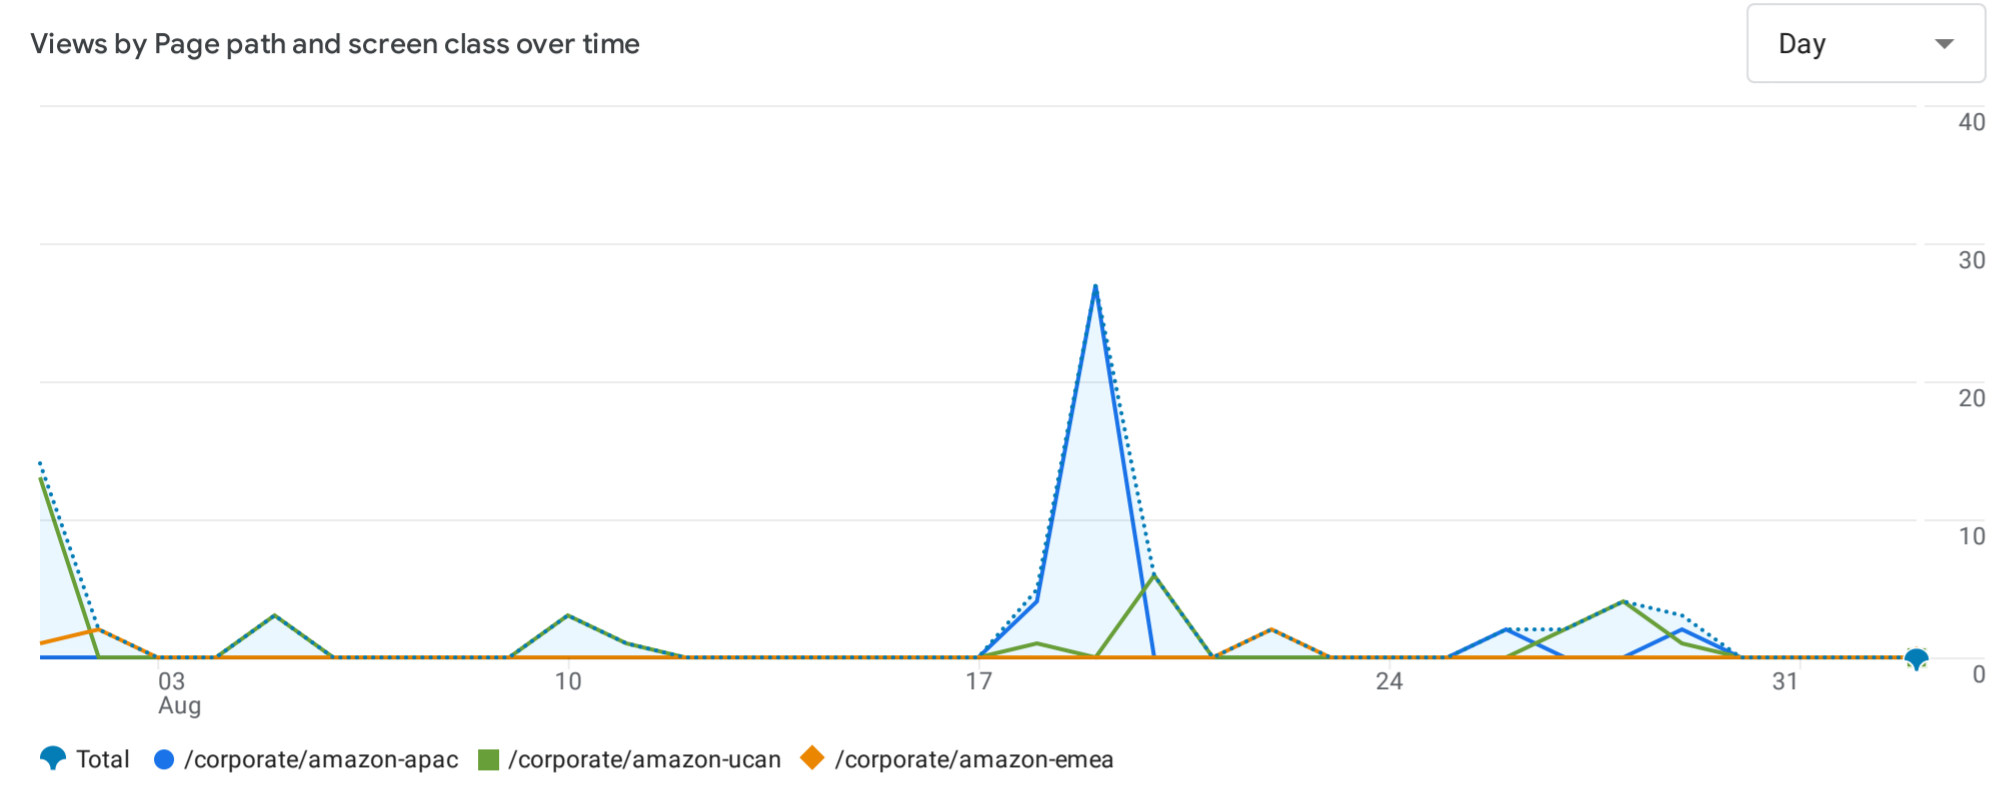

Pages and screens: Page path and screen class

Add filter

Plot rows		Search...	Rows per page: 10	1-3 of 3	
	Page path and screen class		Views	Event count All events	Total users
<input checked="" type="checkbox"/>	Total		74 0.89% of total	346 1.56% of total	27 1.33% of total
<input checked="" type="checkbox"/>	1 /corporate/amazon-apac		35 (47.3%)	165 (47.69%)	10 (37.04%)
<input checked="" type="checkbox"/>	2 /corporate/amazon-ucan		34 (45.95%)	148 (42.77%)	12 (44.44%)
<input checked="" type="checkbox"/>	3 /corporate/amazon-emea		5 (6.76%)	33 (9.54%)	5 (18.52%)