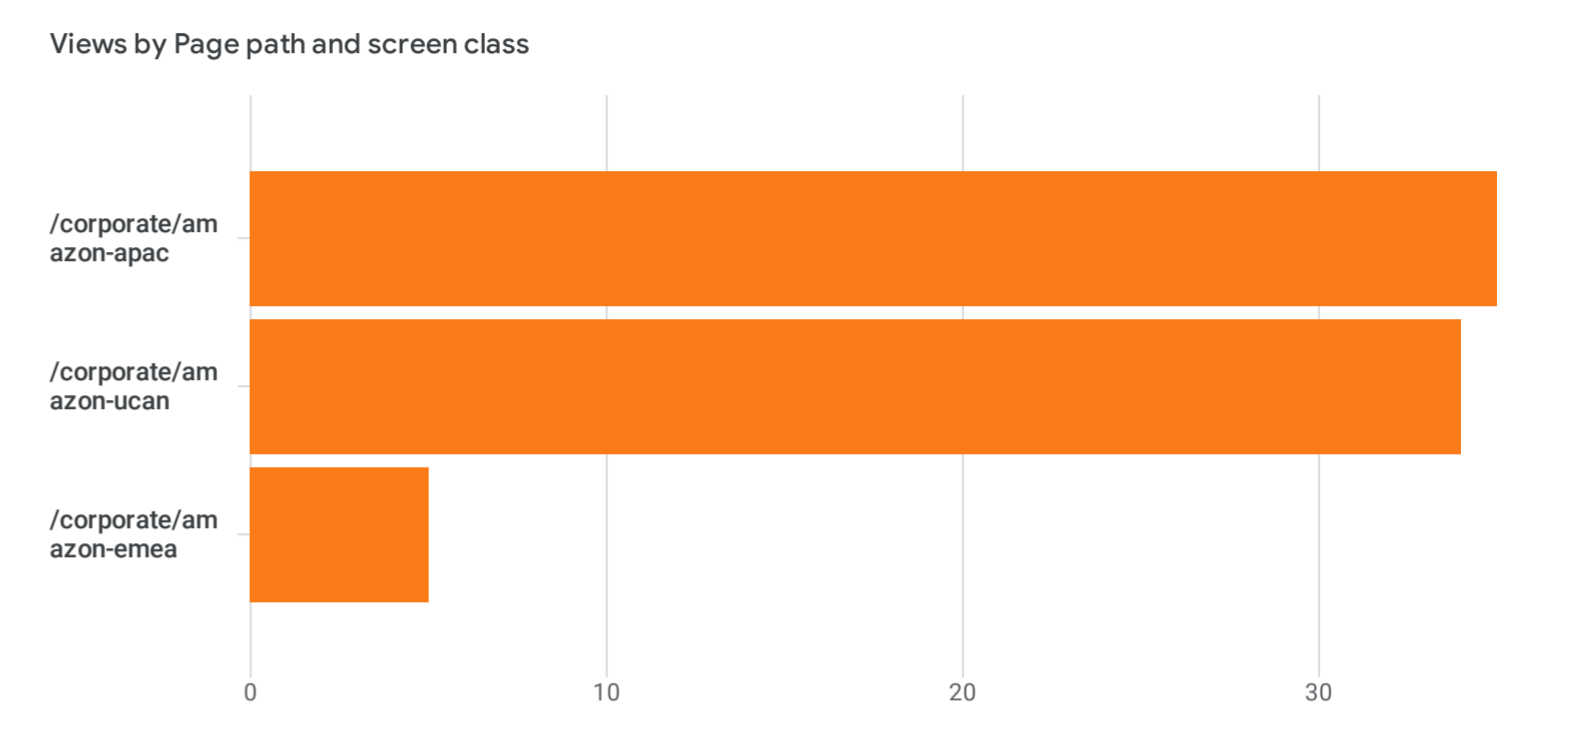

Pages and screens: Page path and screen class

Add filter

Plot rows		Search...	Rows per page: 10	1-3 of 3	
	Page path and screen class		Views	Event count All events	Total users
<input checked="" type="checkbox"/>	Total		74 0.89% of total	346 1.56% of total	27 1.33% of total
<input checked="" type="checkbox"/>	1 /corporate/amazon-apac		35 (47.3%)	165 (47.69%)	10 (37.04%)
<input checked="" type="checkbox"/>	2 /corporate/amazon-ucan		34 (45.95%)	148 (42.77%)	12 (44.44%)
<input checked="" type="checkbox"/>	3 /corporate/amazon-emea		5 (6.76%)	33 (9.54%)	5 (18.52%)