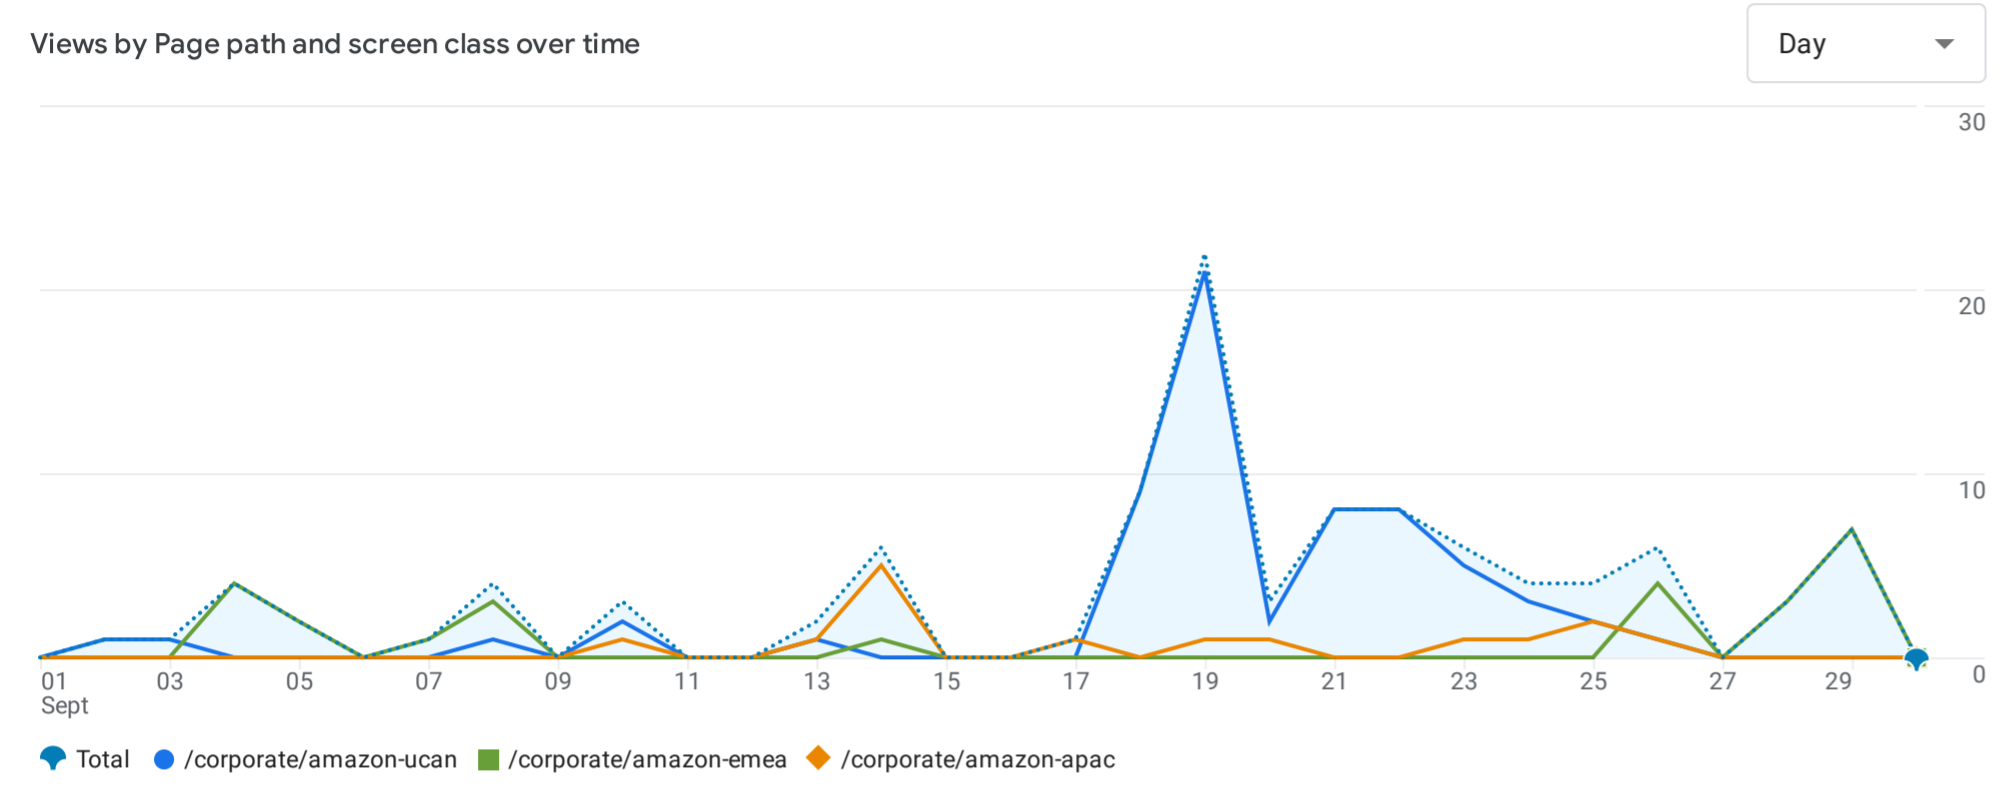

Pages and screens: Page path and screen class

Add filter

Plot rows		Search...	Rows per page: 10	1-3 of 3	
<input type="checkbox"/>	Page path and screen class		Views	Event count All events	Total users
<input checked="" type="checkbox"/>	Total		105 0.92% of total	402 1.36% of total	59 2.09% of total
<input checked="" type="checkbox"/>	1 /corporate/amazon-ucan		65 (61.9%)	255 (63.43%)	32 (54.24%)
<input checked="" type="checkbox"/>	2 /corporate/amazon-emea		25 (23.81%)	87 (21.64%)	17 (28.81%)
<input checked="" type="checkbox"/>	3 /corporate/amazon-apac		15 (14.29%)	60 (14.93%)	11 (18.64%)