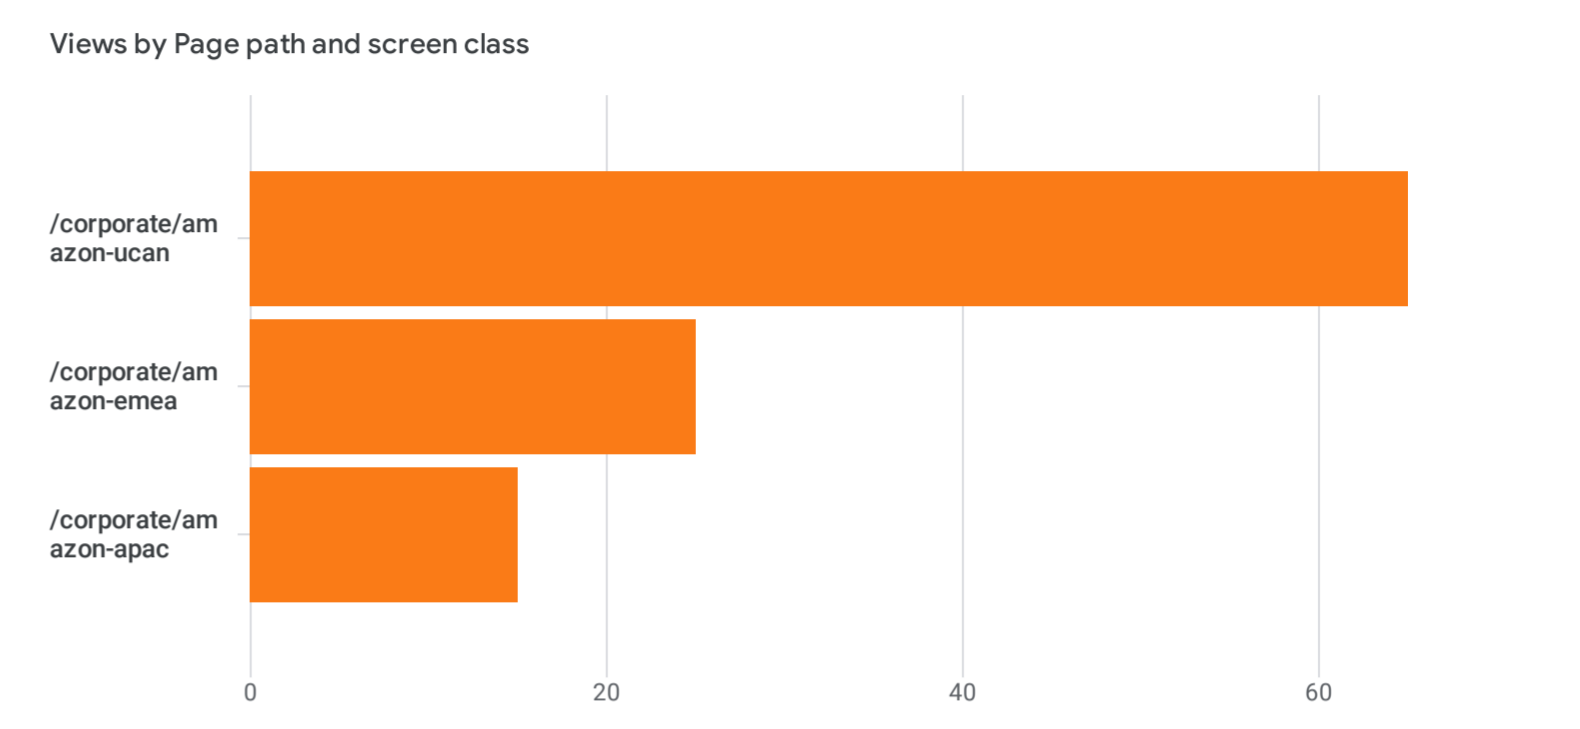

Pages and screens: Page path and screen class

Add filter

Plot rows		Search...	Rows per page: 10	1-3 of 3	
<input type="checkbox"/>	Page path and screen class		Views	Event count All events	Total users
<input checked="" type="checkbox"/>	Total		105 0.92% of total	402 1.36% of total	59 2.09% of total
<input checked="" type="checkbox"/>	1 /corporate/amazon-ucan		65 (61.9%)	255 (63.43%)	32 (54.24%)
<input checked="" type="checkbox"/>	2 /corporate/amazon-emea		25 (23.81%)	87 (21.64%)	17 (28.81%)
<input checked="" type="checkbox"/>	3 /corporate/amazon-apac		15 (14.29%)	60 (14.93%)	11 (18.64%)