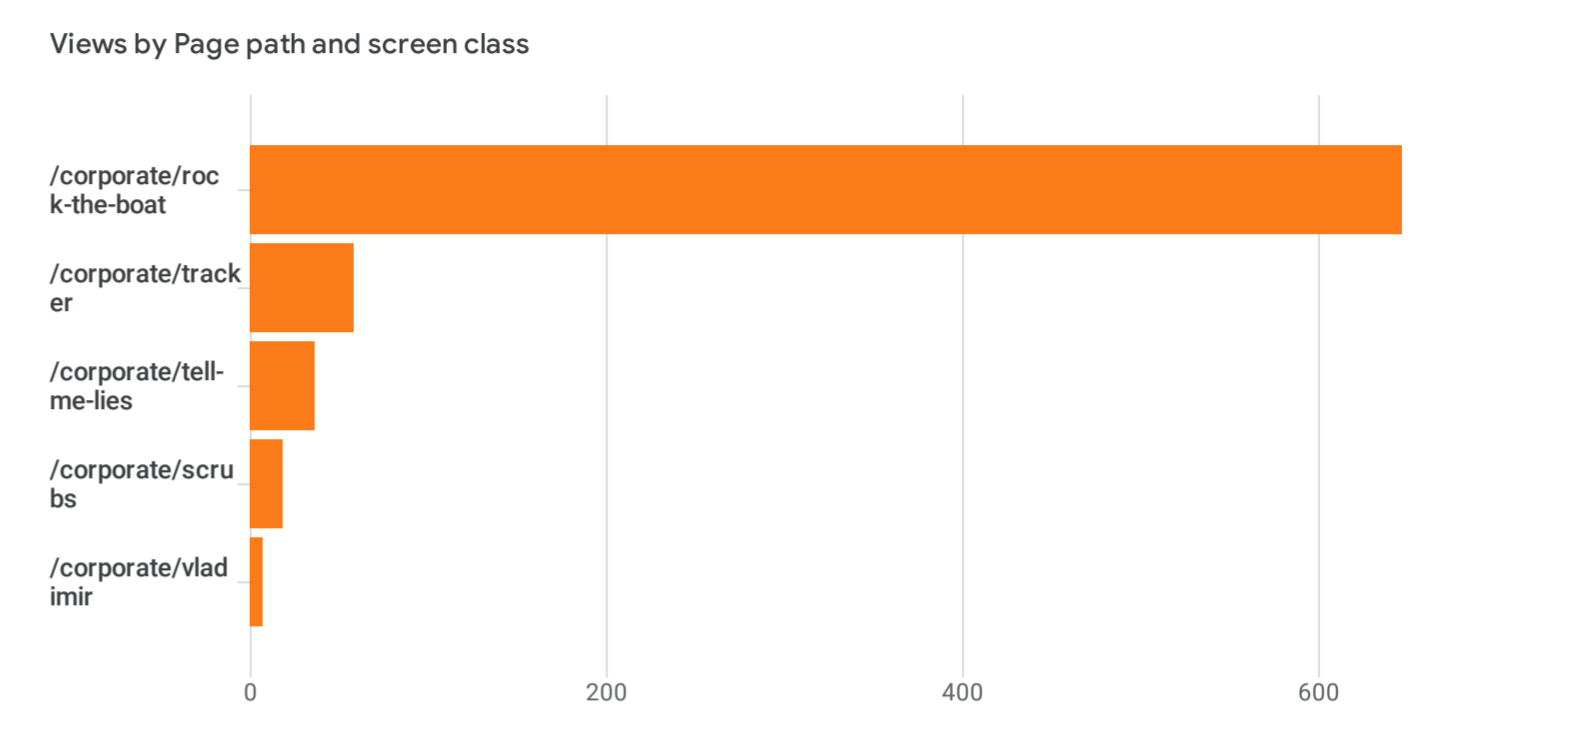

Pages and screens: Page path and screen class

Add filter

Plot rows		Search...	Rows per page: 10	1-7 of 7	
<input type="checkbox"/>	Page path and screen class		Views	Event count All events	Total users
<input checked="" type="checkbox"/>	Total		777 6.84% of total	3,031 10.24% of total	702 24.87% of total
<input checked="" type="checkbox"/>	1 /corporate/rock-the-boat		647 (83.27%)	2,524 (83.27%)	598 (85.19%)
<input checked="" type="checkbox"/>	2 /corporate/tracker		58 (7.46%)	231 (7.62%)	55 (7.83%)
<input checked="" type="checkbox"/>	3 /corporate/tell-me-lies		36 (4.63%)	139 (4.59%)	28 (3.99%)
<input checked="" type="checkbox"/>	4 /corporate/scrubs		18 (2.32%)	62 (2.05%)	8 (1.14%)
<input checked="" type="checkbox"/>	5 /corporate/vladimir		7 (0.9%)	30 (0.99%)	7 (1%)
<input type="checkbox"/>	6 /corporate/trinity		6 (0.77%)	27 (0.89%)	6 (0.85%)
<input type="checkbox"/>	7 /corporate/mink-golden		5 (0.64%)	18 (0.59%)	5 (0.71%)