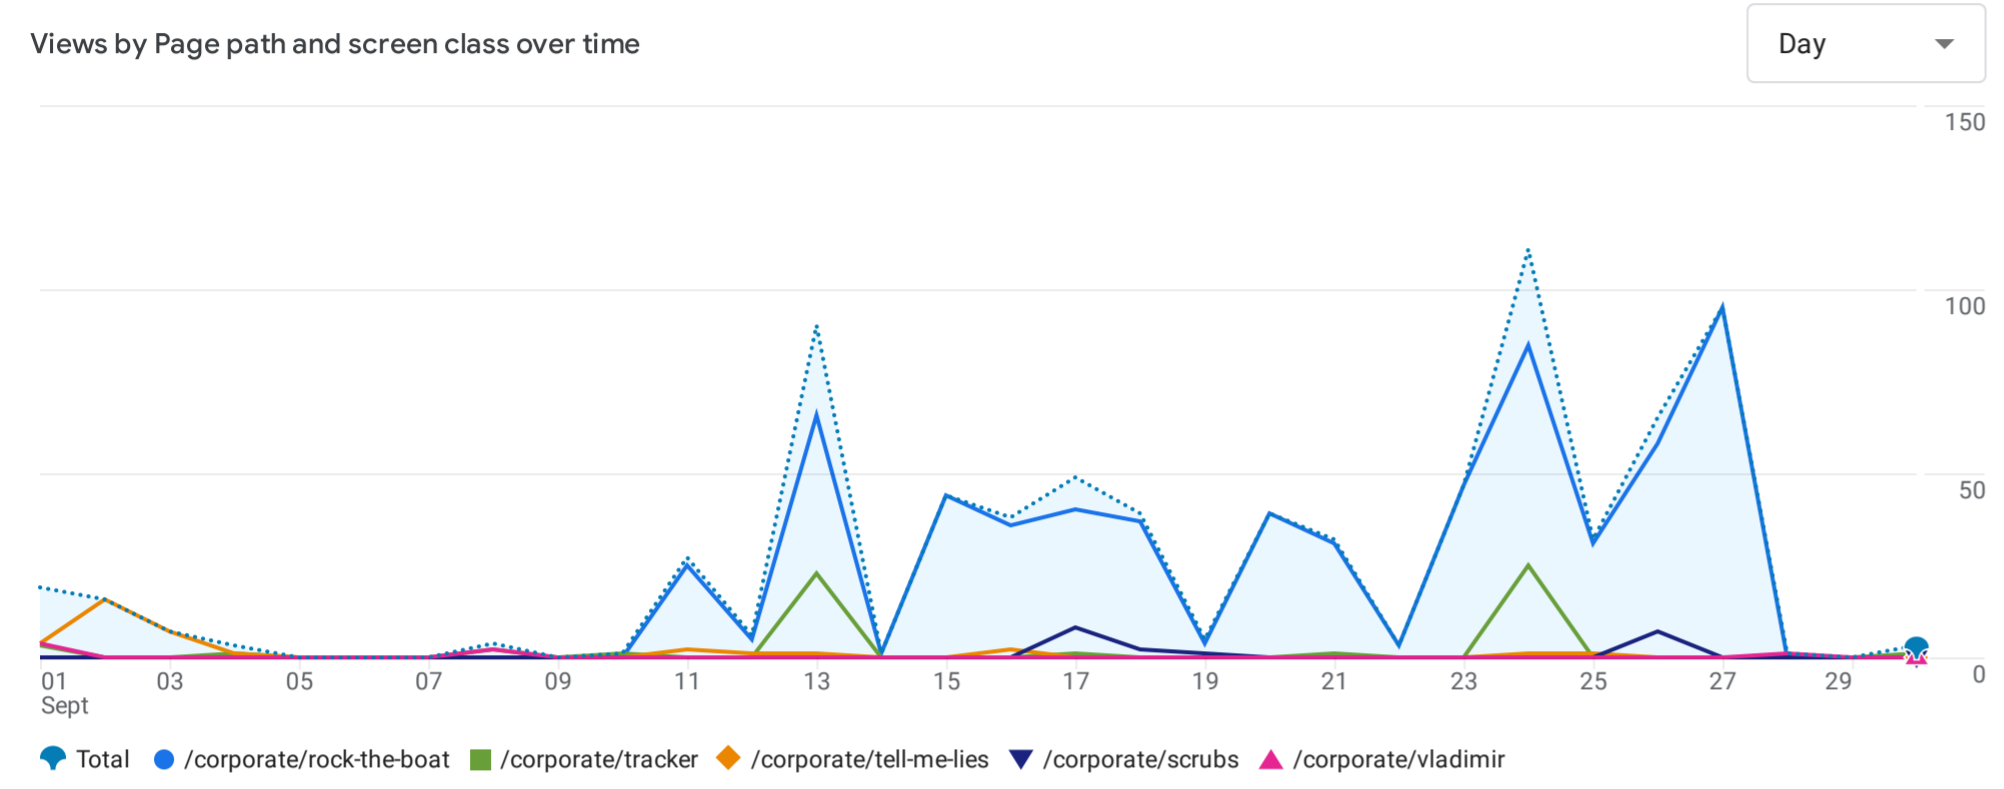

Pages and screens: Page path and screen class

Add filter

Plot rows		Search...	Rows per page: 10	1-7 of 7	
<input type="checkbox"/>	Page path and screen class		Views	Event count All events	Total users
<input checked="" type="checkbox"/>	Total		777 6.84% of total	3,031 10.24% of total	702 24.87% of total
<input checked="" type="checkbox"/>	1 /corporate/rock-the-boat		647 (83.27%)	2,524 (83.27%)	598 (85.19%)
<input checked="" type="checkbox"/>	2 /corporate/tracker		58 (7.46%)	231 (7.62%)	55 (7.83%)
<input checked="" type="checkbox"/>	3 /corporate/tell-me-lies		36 (4.63%)	139 (4.59%)	28 (3.99%)
<input checked="" type="checkbox"/>	4 /corporate/scrubs		18 (2.32%)	62 (2.05%)	8 (1.14%)
<input checked="" type="checkbox"/>	5 /corporate/vladimir		7 (0.9%)	30 (0.99%)	7 (1%)
<input type="checkbox"/>	6 /corporate/trinity		6 (0.77%)	27 (0.89%)	6 (0.85%)
<input type="checkbox"/>	7 /corporate/mink-golden		5 (0.64%)	18 (0.59%)	5 (0.71%)