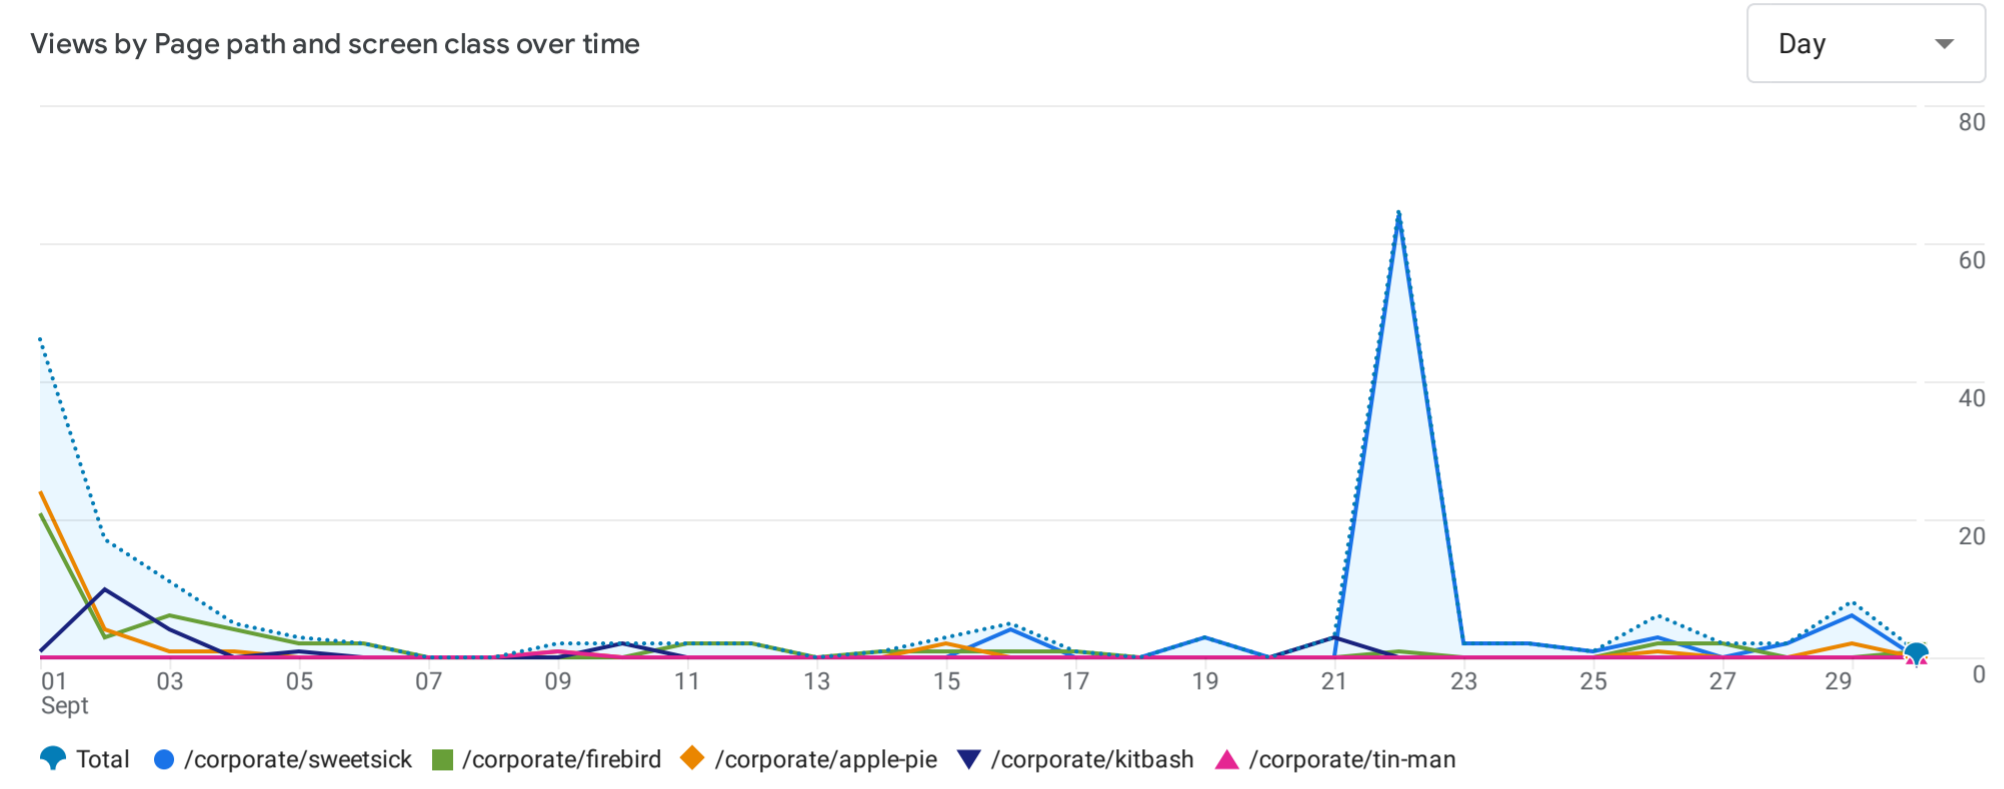

Pages and screens: Page path and screen class

Add filter

Plot rows		Search...	Rows per page: 10	1-5 of 5
<input type="checkbox"/>	Page path and screen class			
<input checked="" type="checkbox"/>	Total		197 1.73% of total	827 2.79% of total
<input checked="" type="checkbox"/>	1 /corporate/sweetsick		87 (44.16%)	347 (41.96%)
<input checked="" type="checkbox"/>	2 /corporate/firebird		52 (26.4%)	229 (27.69%)
<input checked="" type="checkbox"/>	3 /corporate/apple-pie		36 (18.27%)	149 (18.02%)
<input checked="" type="checkbox"/>	4 /corporate/kitbash		21 (10.66%)	97 (11.73%)
<input checked="" type="checkbox"/>	5 /corporate/tin-man		1 (0.51%)	5 (0.6%)