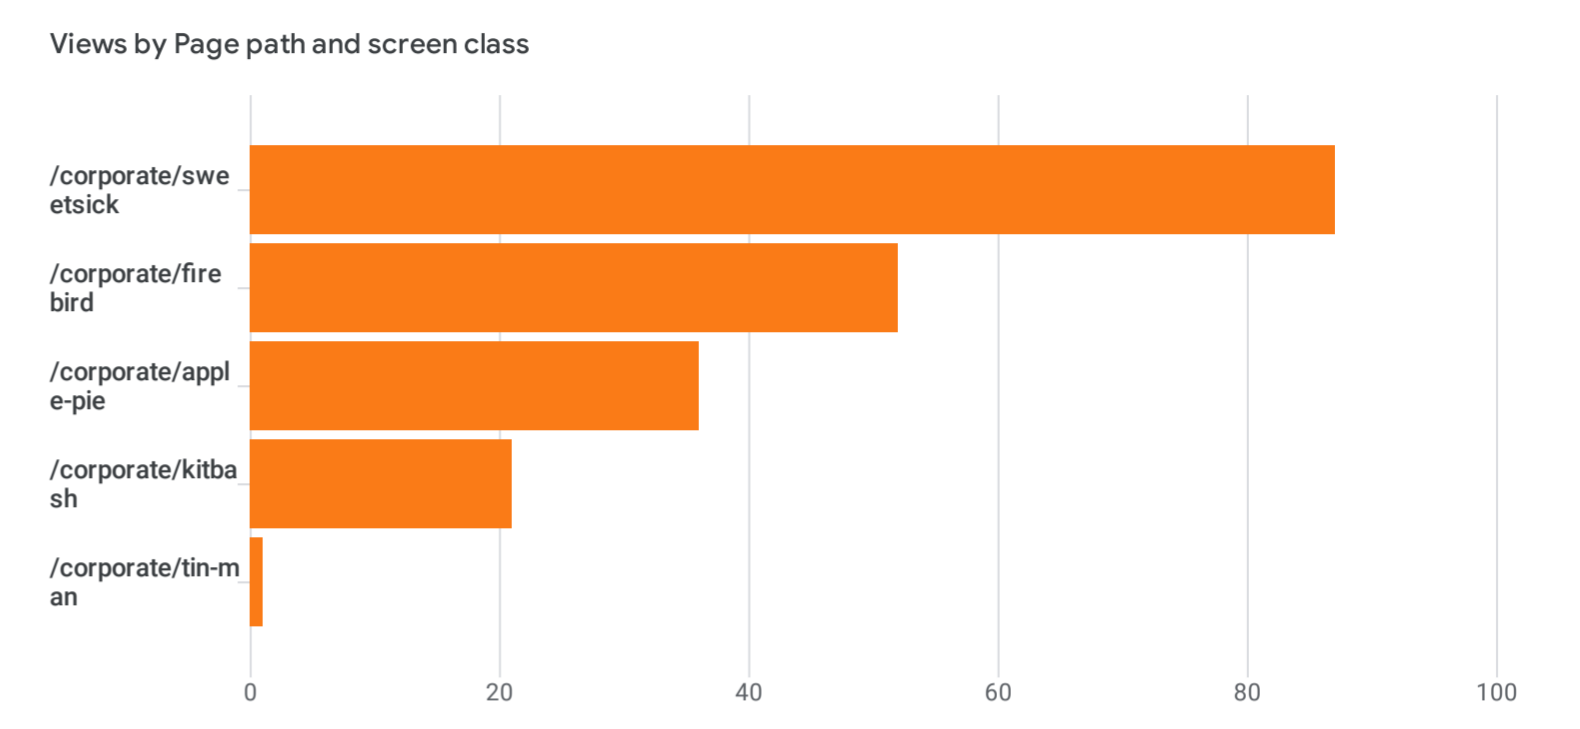

Pages and screens: Page path and screen class

Add filter

Plot rows		Search...	Rows per page: 10	1-5 of 5
<input type="checkbox"/>	Page path and screen class			
<input checked="" type="checkbox"/>	Total		197 1.73% of total	827 2.79% of total
<input checked="" type="checkbox"/>	1 /corporate/sweetsick		87 (44.16%)	347 (41.96%)
<input checked="" type="checkbox"/>	2 /corporate/firebird		52 (26.4%)	229 (27.69%)
<input checked="" type="checkbox"/>	3 /corporate/apple-pie		36 (18.27%)	149 (18.02%)
<input checked="" type="checkbox"/>	4 /corporate/kitbash		21 (10.66%)	97 (11.73%)
<input checked="" type="checkbox"/>	5 /corporate/tin-man		1 (0.51%)	5 (0.6%)