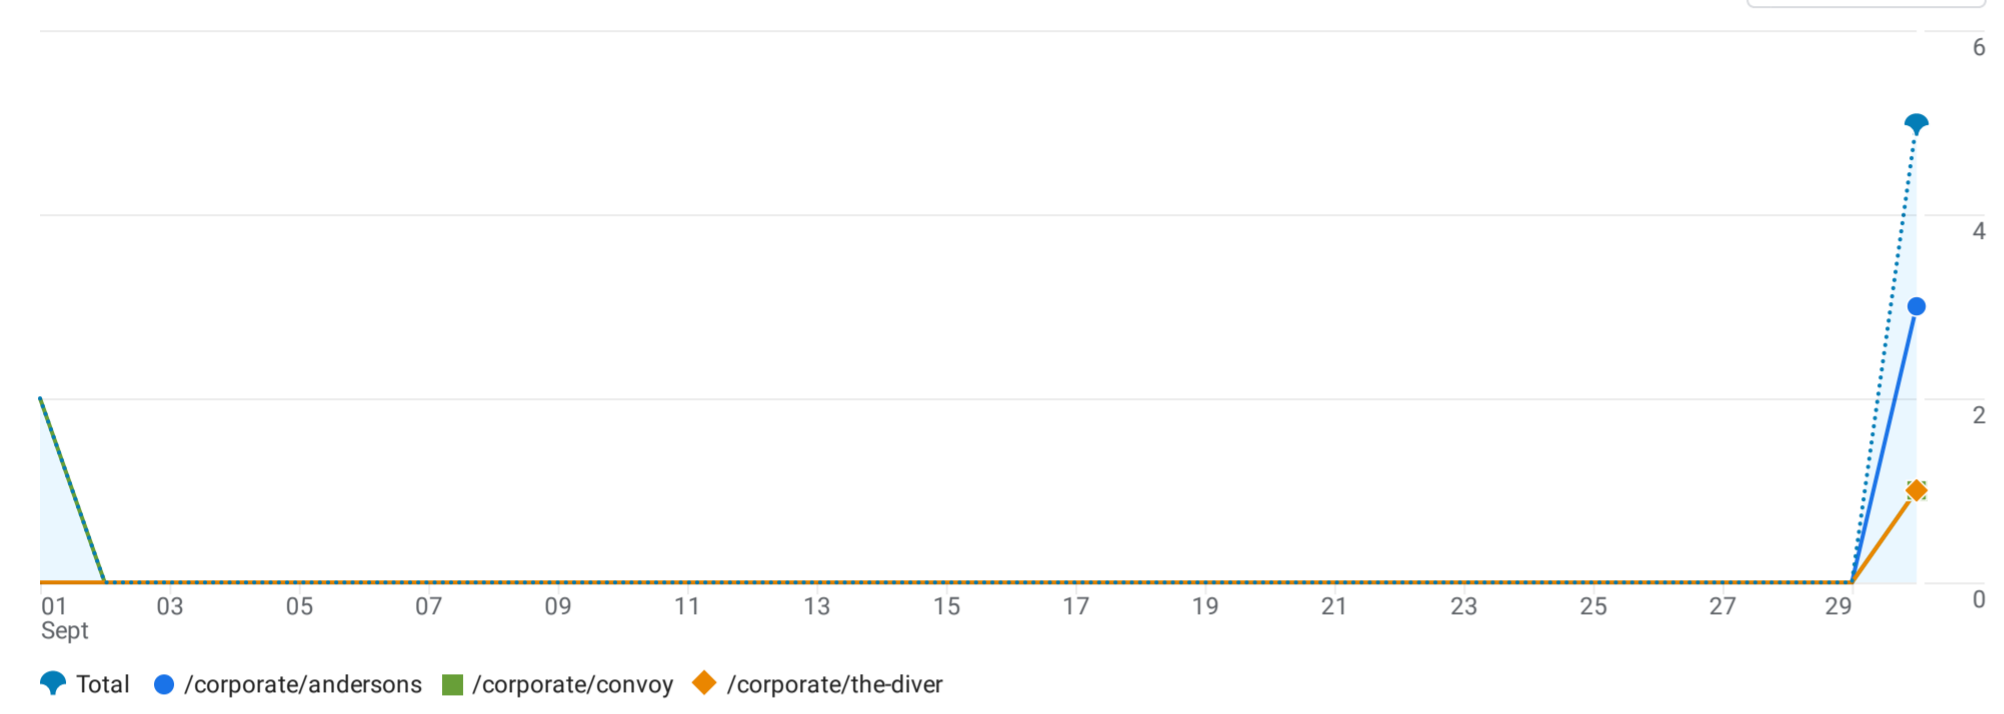

Pages and screens: Page path and screen class

Add filter

Views by Page path and screen class over time

Views by Page path and screen class

Plot rows Search... Rows per page: 10 1-3 of 3

	Page path and screen class	Views	Event count	Total users
<input checked="" type="checkbox"/>	Total	7 0.06% of total	28 0.09% of total	4 0.14% of total
<input checked="" type="checkbox"/>	1 /corporate/andersons	3 (42.86%)	9 (32.14%)	1 (25%)
<input checked="" type="checkbox"/>	2 /corporate/convoy	3 (42.86%)	12 (42.86%)	2 (50%)
<input checked="" type="checkbox"/>	3 /corporate/the-diver	1 (14.29%)	7 (25%)	1 (25%)