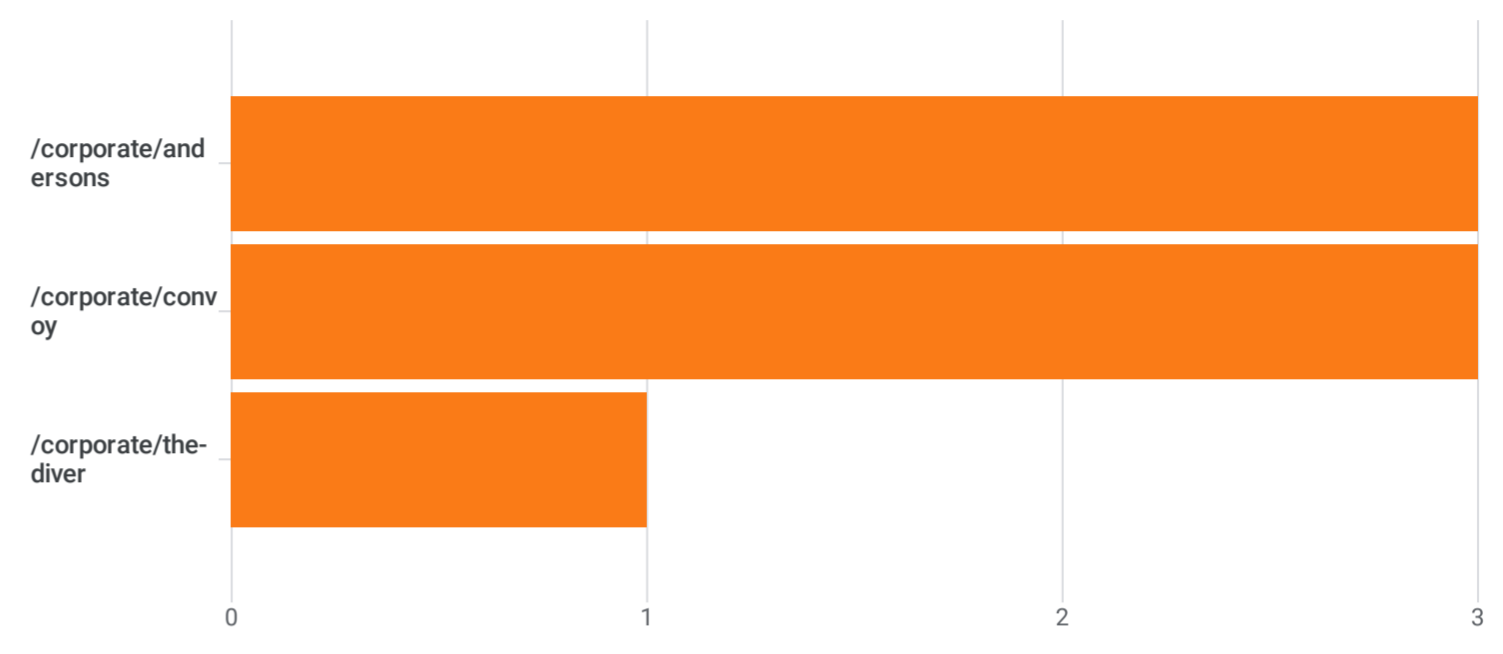

Pages and screens: Page path and screen class

Add filter

Views by Page path and screen class over time

Views by Page path and screen class

Plot rows Search... Rows per page: 10 1-3 of 3

	Page path and screen class	Views	Event count	Total users
<input checked="" type="checkbox"/>	Total	7 0.06% of total	28 0.09% of total	4 0.14% of total
<input checked="" type="checkbox"/>	1 /corporate/andersons	3 (42.86%)	9 (32.14%)	1 (25%)
<input checked="" type="checkbox"/>	2 /corporate/convoy	3 (42.86%)	12 (42.86%)	2 (50%)
<input checked="" type="checkbox"/>	3 /corporate/the-diver	1 (14.29%)	7 (25%)	1 (25%)