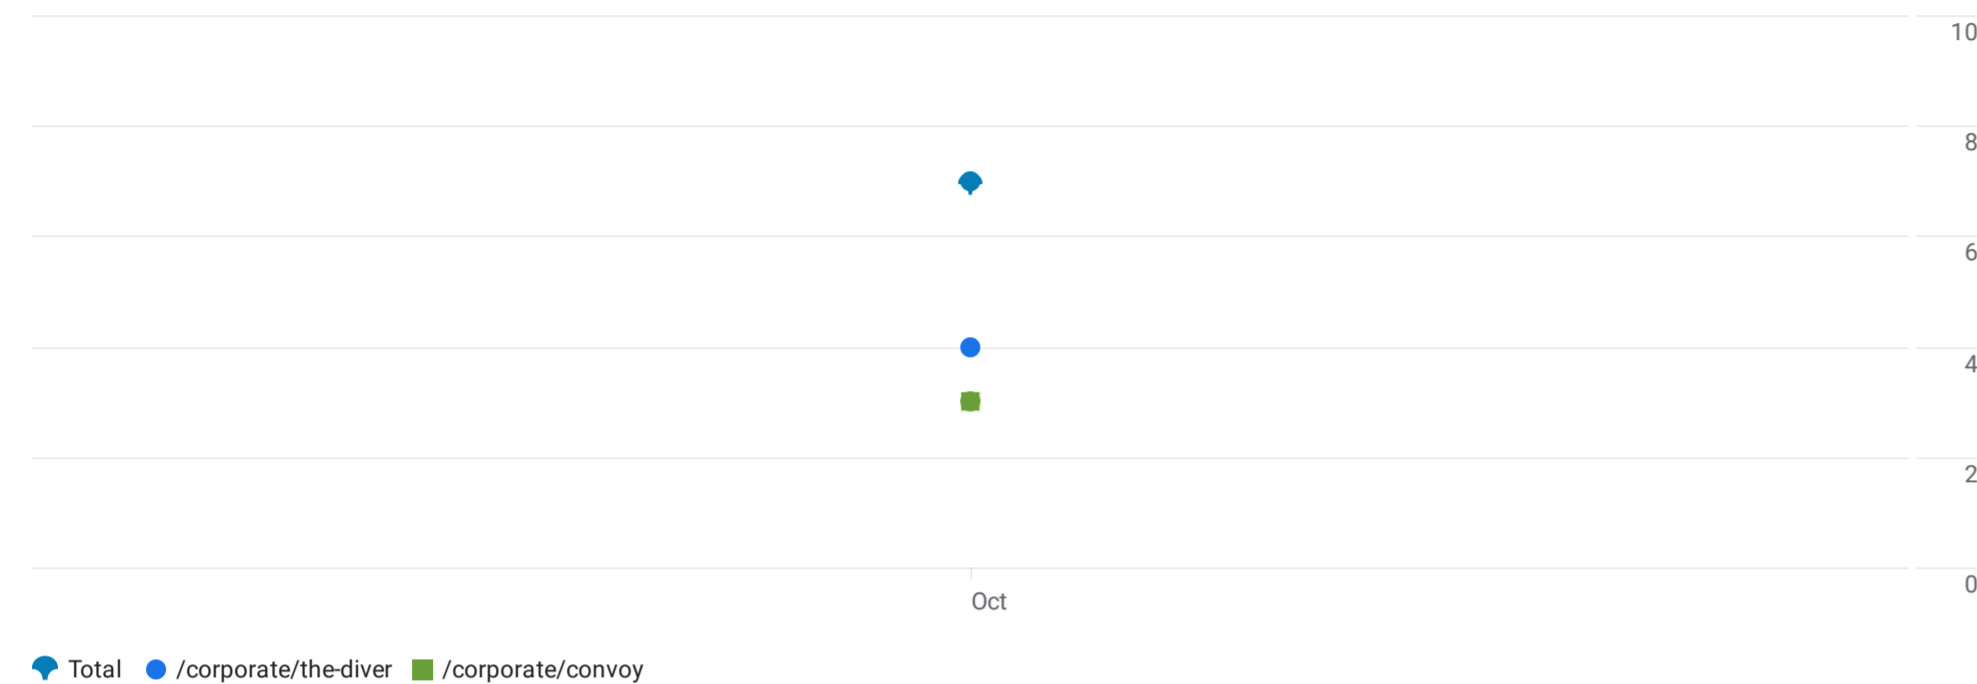

Pages and screens: Page path and screen class

Add filter

Views by Page path and screen class over time

Month

Views by Page path and screen class

Plot rows

Search...

Rows per page: 10 1-2 of 2

	Page path and screen class	Views	Event count	Total users
<input checked="" type="checkbox"/>	Total	7 0.09% of total	21 0.08% of total	1 0.03% of total
<input checked="" type="checkbox"/>	1 /corporate/the-diver	4 (57.14%)	13 (61.9%)	1 (100%)
<input checked="" type="checkbox"/>	2 /corporate/convoy	3 (42.86%)	8 (38.1%)	1 (100%)