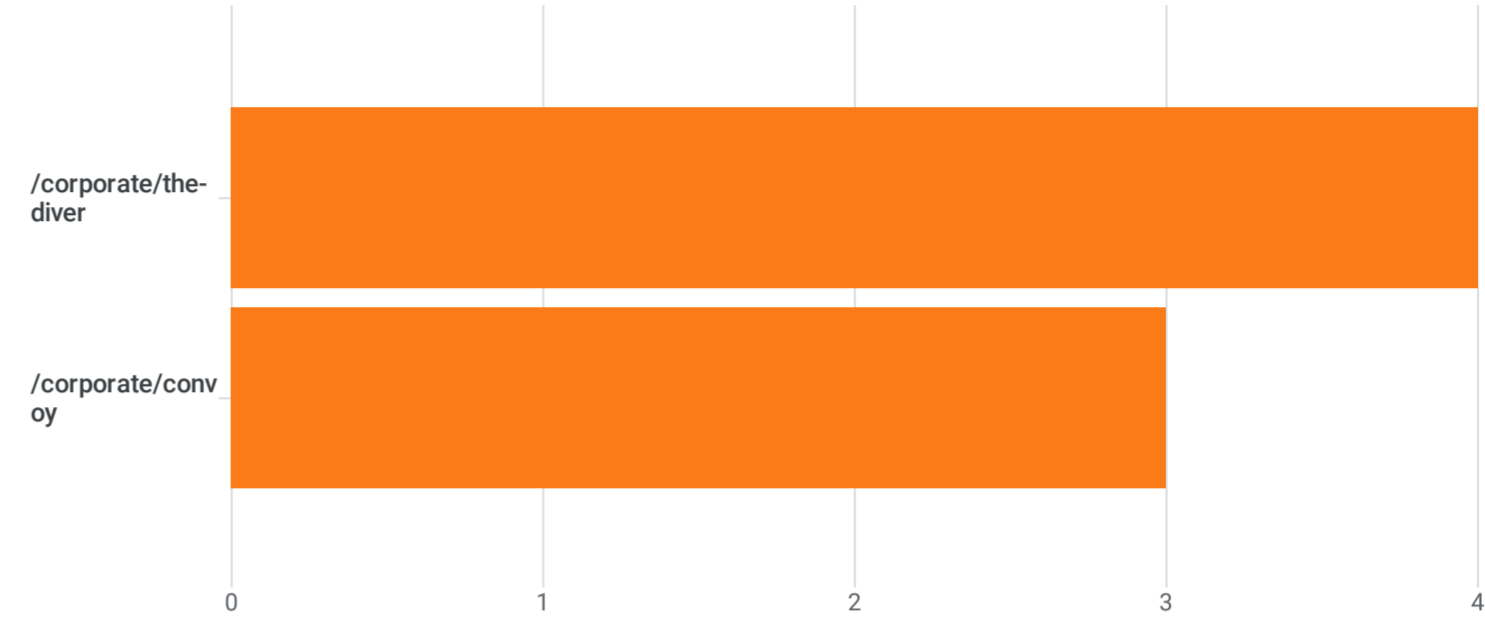

Pages and screens: Page path and screen class

Add filter

Views by Page path and screen class over time

Month

Views by Page path and screen class

Plot rows

Search...

Rows per page: 10 1-2 of 2

	Page path and screen class	Views	Event count	Total users
<input checked="" type="checkbox"/>	Total	7 0.09% of total	21 0.08% of total	1 0.03% of total
<input checked="" type="checkbox"/>	1 /corporate/the-diver	4 (57.14%)	13 (61.9%)	1 (100%)
<input checked="" type="checkbox"/>	2 /corporate/convoy	3 (42.86%)	8 (38.1%)	1 (100%)