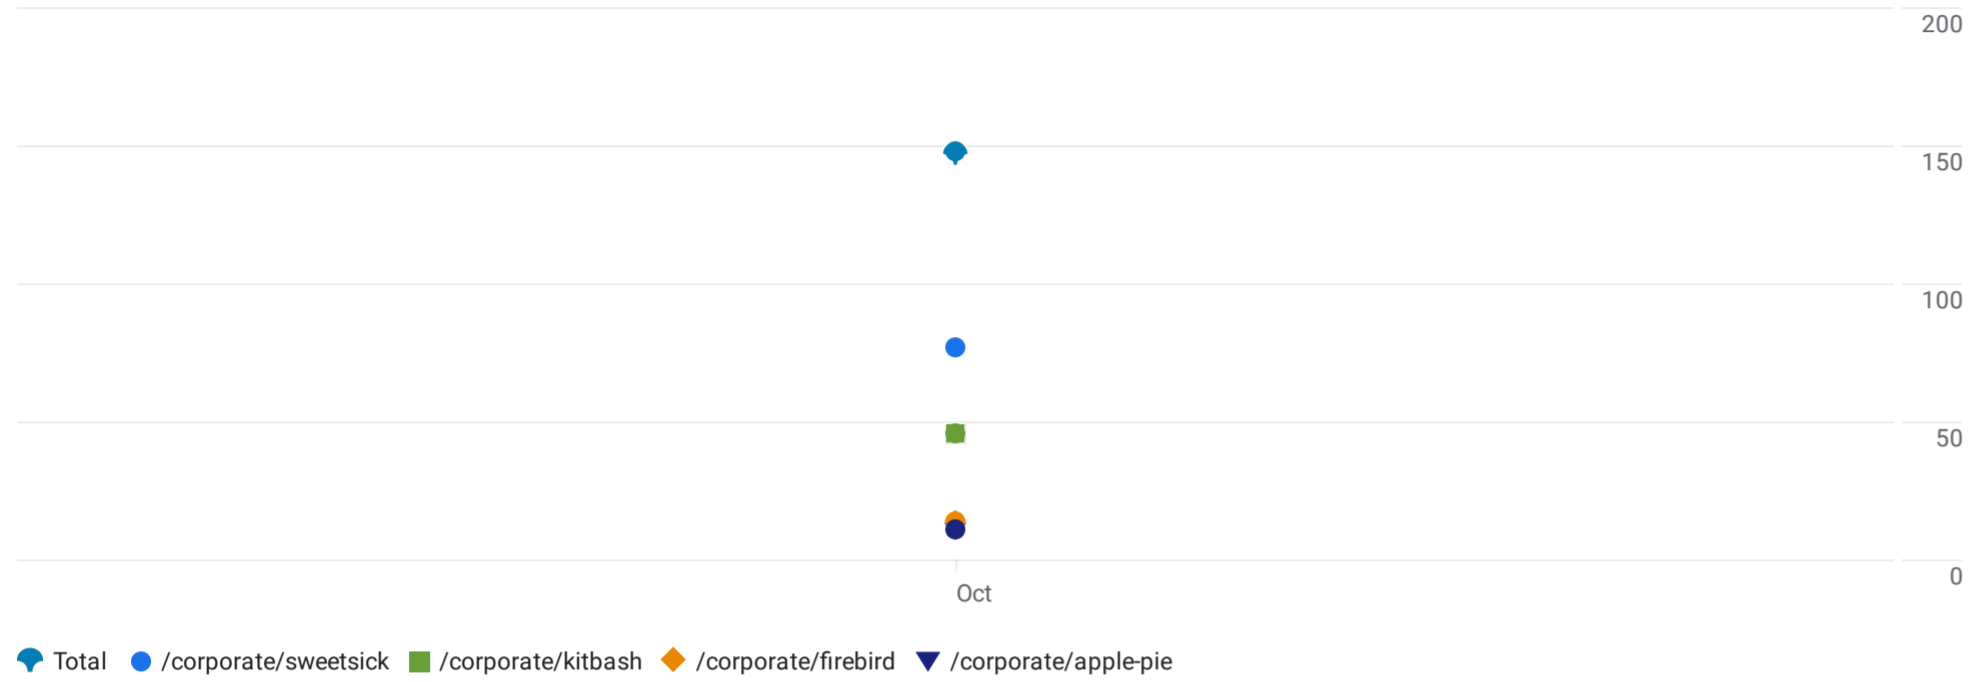

Pages and screens: Page path and screen class

Add filter

Views by Page path and screen class over time

Month

Views by Page path and screen class

Plot rows		Search...	Rows per page: 10	1-4 of 4	
<input type="checkbox"/>	Page path and screen class		Views	Event count All events	Total users
<input checked="" type="checkbox"/>	Total		148 1.84% of total	593 2.36% of total	125 3.9% of total
<input checked="" type="checkbox"/>	1 /corporate/sweetsick		77 (52.03%)	317 (53.46%)	83 (66.4%)
<input checked="" type="checkbox"/>	2 /corporate/kitbash		46 (31.08%)	187 (31.53%)	27 (21.6%)
<input checked="" type="checkbox"/>	3 /corporate/firebird		14 (9.46%)	46 (7.76%)	5 (4%)
<input checked="" type="checkbox"/>	4 /corporate/apple-pie		11 (7.43%)	43 (7.25%)	10 (8%)