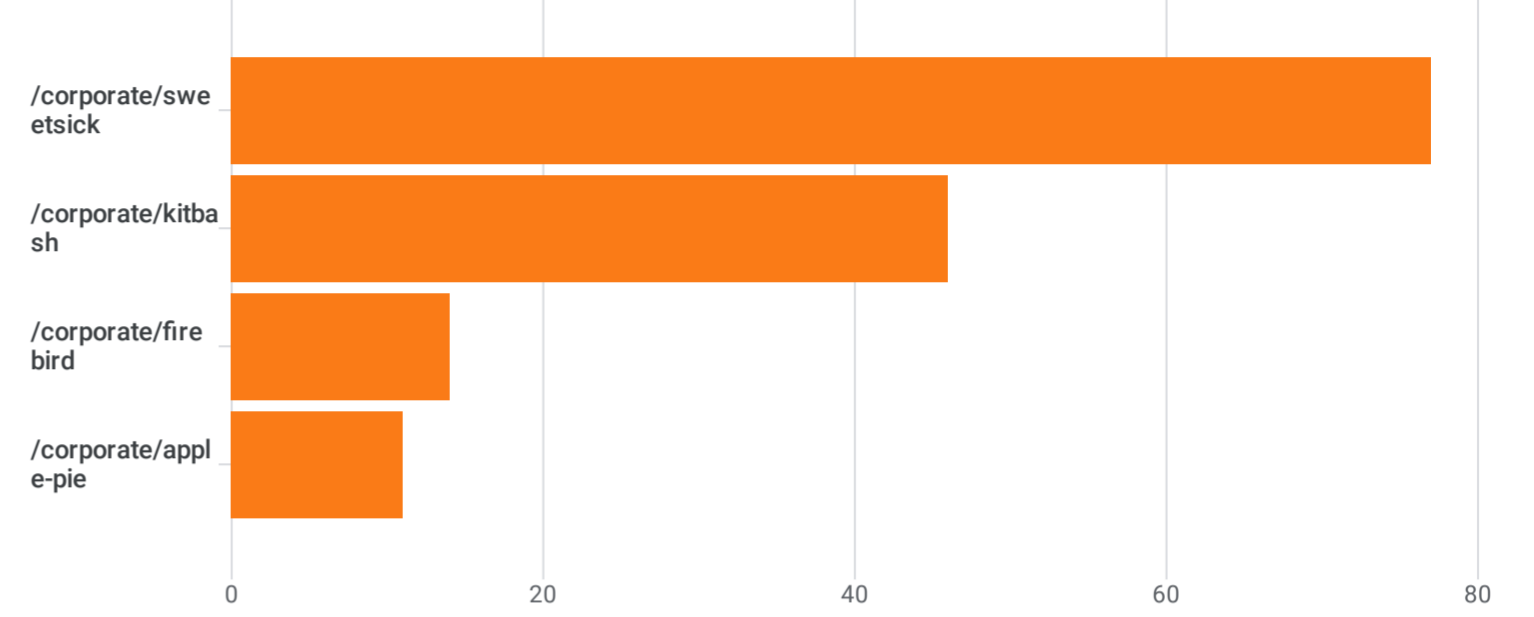

Pages and screens: Page path and screen class

Add filter

Views by Page path and screen class over time

Month

Views by Page path and screen class

Plot rows		Search...	Rows per page: 10	1-4 of 4	
<input type="checkbox"/>	Page path and screen class		Views	Event count All events	Total users
<input checked="" type="checkbox"/>	Total		148 1.84% of total	593 2.36% of total	125 3.9% of total
<input checked="" type="checkbox"/>	1 /corporate/sweetsick		77 (52.03%)	317 (53.46%)	83 (66.4%)
<input checked="" type="checkbox"/>	2 /corporate/kitbash		46 (31.08%)	187 (31.53%)	27 (21.6%)
<input checked="" type="checkbox"/>	3 /corporate/firebird		14 (9.46%)	46 (7.76%)	5 (4%)
<input checked="" type="checkbox"/>	4 /corporate/apple-pie		11 (7.43%)	43 (7.25%)	10 (8%)