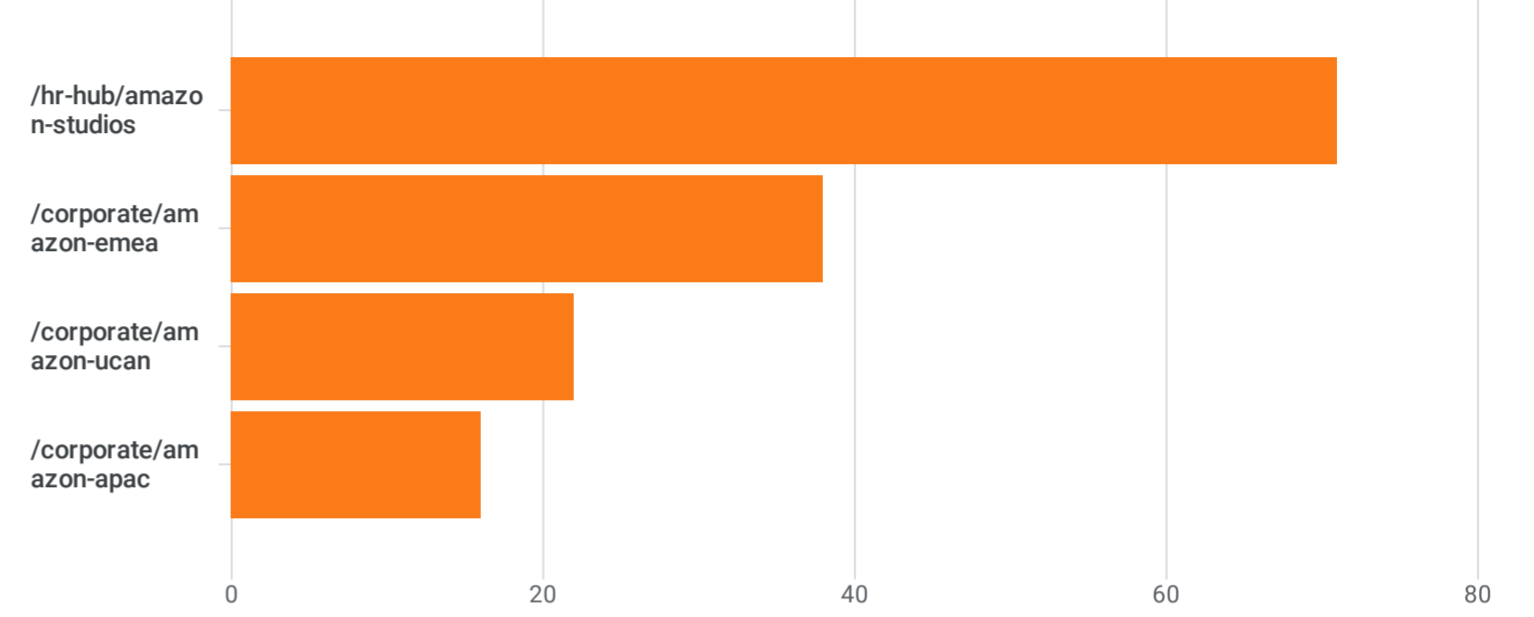

Pages and screens: Page path and screen class

Add filter

Views by Page path and screen class over time

Month

Views by Page path and screen class

Plot rows Search... Rows per page: 10 1-4 of 4

	Page path and screen class	Views	Event count	Total users
<input checked="" type="checkbox"/>	Total	147 1.82% of total	471 1.88% of total	53 1.65% of total
<input checked="" type="checkbox"/>	1 /hr-hub/amazon-studios	71 (48.3%)	160 (33.97%)	9 (16.98%)
<input checked="" type="checkbox"/>	2 /corporate/amazon-emea	38 (25.85%)	168 (35.67%)	22 (41.51%)
<input checked="" type="checkbox"/>	3 /corporate/amazon-ucan	22 (14.97%)	84 (17.83%)	12 (22.64%)
<input checked="" type="checkbox"/>	4 /corporate/amazon-apac	16 (10.88%)	59 (12.53%)	13 (24.53%)