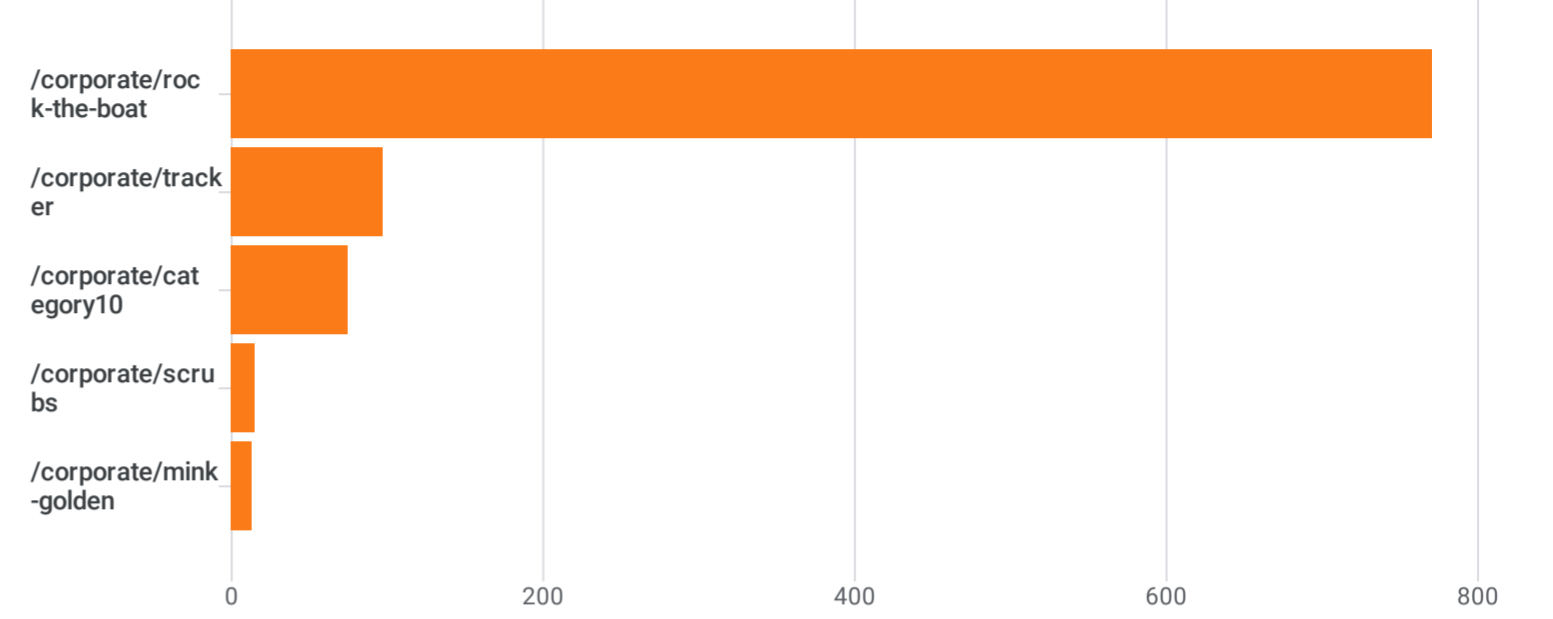

Pages and screens: Page path and screen class [✔](#) ▾

[Add filter](#) +

Views by Page path and screen class over time

Month ▾

Views by Page path and screen class

Plot rows		Search...	Rows per page: 10 ▾	1-5 of 5	
<input type="checkbox"/>	Page path and screen class ▾	+	↓ Views	Event count All events ▾	Total users
<input checked="" type="checkbox"/>	Total		971 11.97% of total	3,817 15.12% of total	927 28.84% of total
<input checked="" type="checkbox"/>	1 /corporate/rock-the-boat		771 (79.4%)	3,069 (80.4%)	763 (82.31%)
<input checked="" type="checkbox"/>	2 /corporate/tracker		97 (9.99%)	387 (10.14%)	93 (10.03%)
<input checked="" type="checkbox"/>	3 /corporate/category10		75 (7.72%)	260 (6.81%)	50 (5.39%)
<input checked="" type="checkbox"/>	4 /corporate/scrubs		15 (1.54%)	54 (1.41%)	13 (1.4%)
<input checked="" type="checkbox"/>	5 /corporate/mink-golden		13 (1.34%)	47 (1.23%)	10 (1.08%)