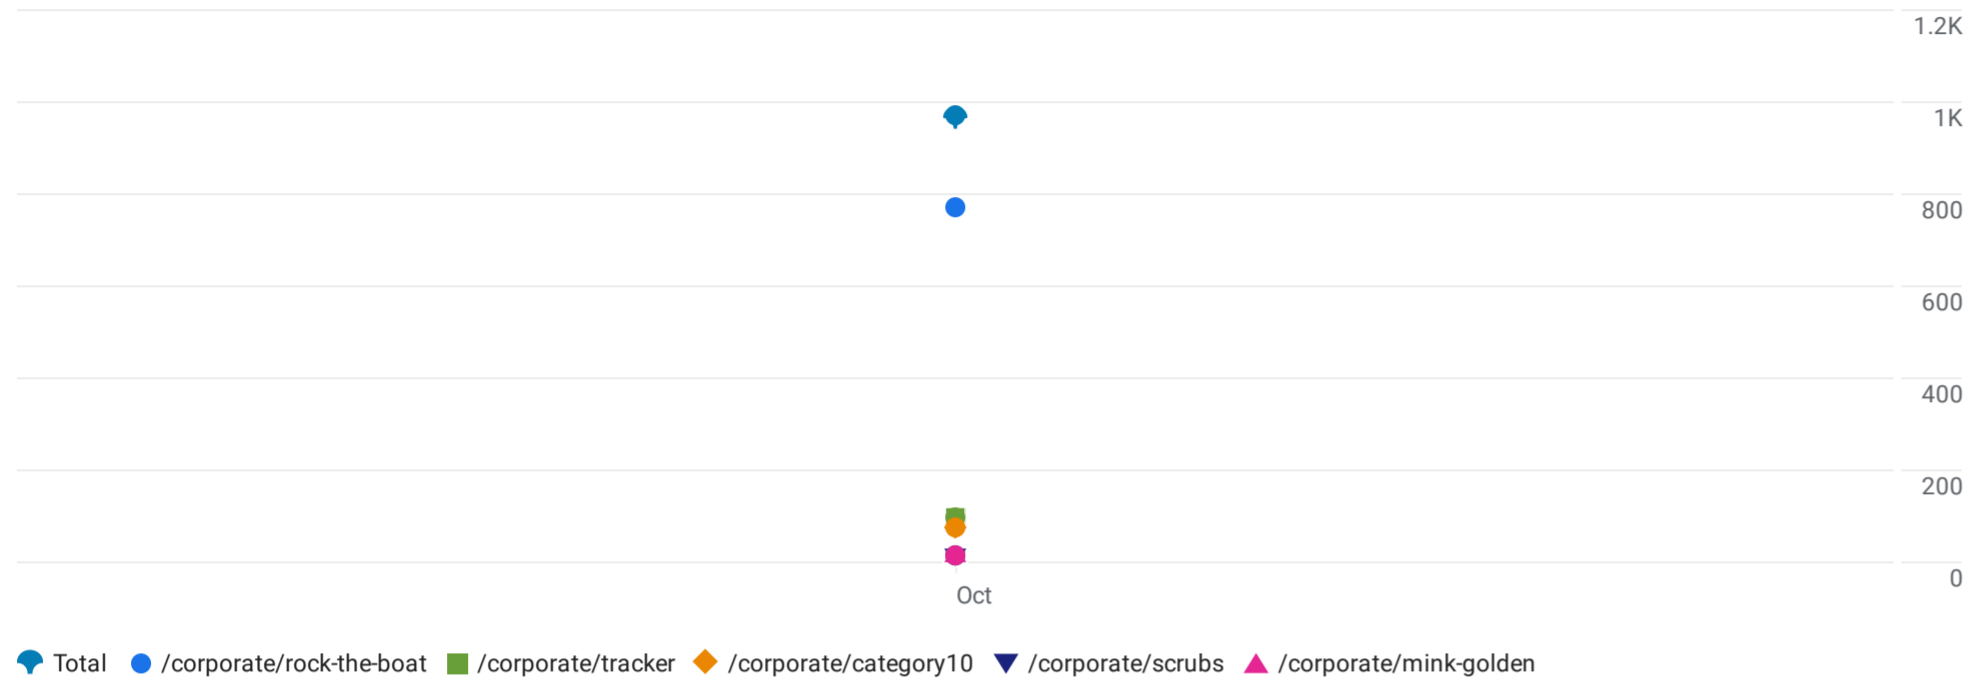

Pages and screens: Page path and screen class [✔](#) ▾

[Add filter](#) +

Views by Page path and screen class over time

Month ▾

Views by Page path and screen class

Plot rows		Search...	Rows per page: 10 ▾	1-5 of 5	
<input type="checkbox"/>	Page path and screen class ▾	+	↓ Views	Event count All events ▾	Total users
<input checked="" type="checkbox"/>	Total		971 11.97% of total	3,817 15.12% of total	927 28.84% of total
<input checked="" type="checkbox"/>	1 /corporate/rock-the-boat		771 (79.4%)	3,069 (80.4%)	763 (82.31%)
<input checked="" type="checkbox"/>	2 /corporate/tracker		97 (9.99%)	387 (10.14%)	93 (10.03%)
<input checked="" type="checkbox"/>	3 /corporate/category10		75 (7.72%)	260 (6.81%)	50 (5.39%)
<input checked="" type="checkbox"/>	4 /corporate/scrubs		15 (1.54%)	54 (1.41%)	13 (1.4%)
<input checked="" type="checkbox"/>	5 /corporate/mink-golden		13 (1.34%)	47 (1.23%)	10 (1.08%)