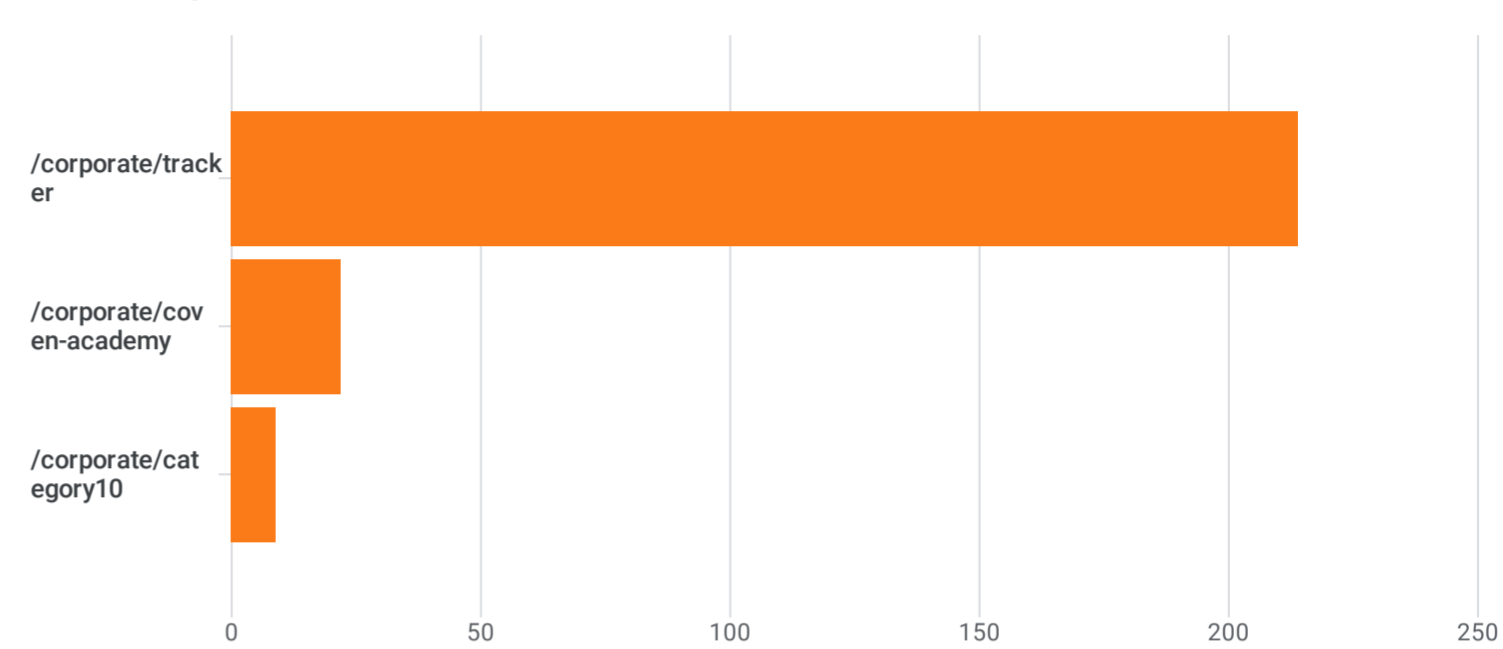

Pages and screens: Page path and screen class

Add filter

Views by Page path and screen class over time

Views by Page path and screen class

Plot rows		Search...	Rows per page: 10	1-3 of 3
<input type="checkbox"/>	Page path and screen class			
<input checked="" type="checkbox"/>	Total		245 4.13% of total	950 5.01% of total
<input checked="" type="checkbox"/>	1 /corporate/tracker		214 (87.35%)	842 (88.63%)
<input checked="" type="checkbox"/>	2 /corporate/coven-academy		22 (8.98%)	77 (8.11%)
<input checked="" type="checkbox"/>	3 /corporate/category10		9 (3.67%)	31 (3.26%)