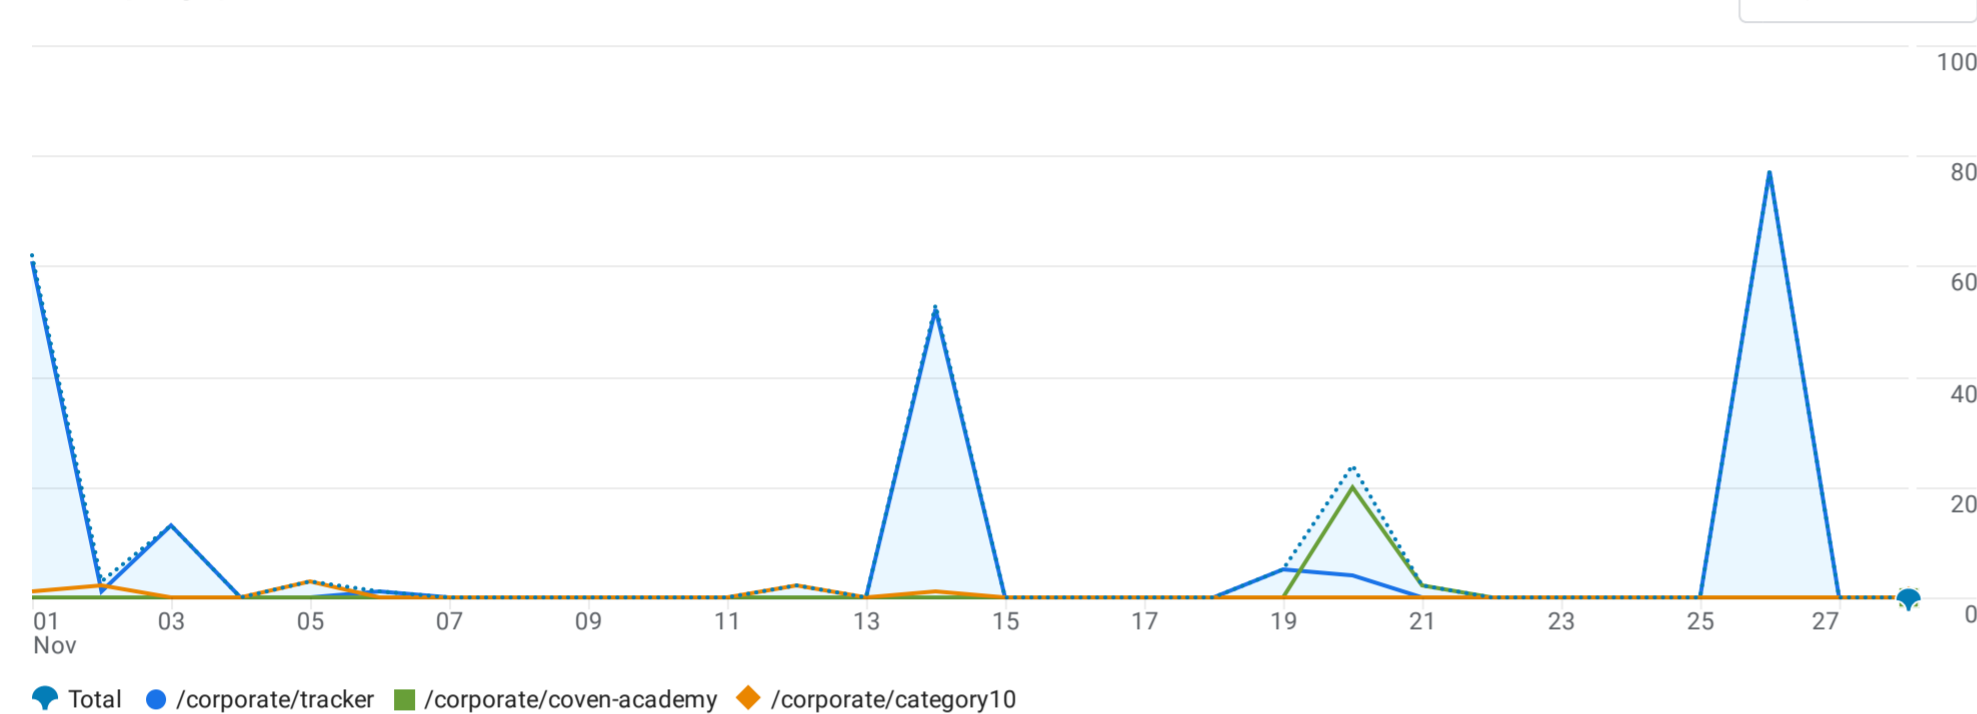

Pages and screens: Page path and screen class

Add filter

Views by Page path and screen class over time

Views by Page path and screen class

Plot rows		Search...	Rows per page: 10	1-3 of 3
<input type="checkbox"/>	Page path and screen class			
<input checked="" type="checkbox"/>	Total		245 4.13% of total	950 5.01% of total
<input checked="" type="checkbox"/>	1 /corporate/tracker		214 (87.35%)	842 (88.63%)
<input checked="" type="checkbox"/>	2 /corporate/coven-academy		22 (8.98%)	77 (8.11%)
<input checked="" type="checkbox"/>	3 /corporate/category10		9 (3.67%)	31 (3.26%)