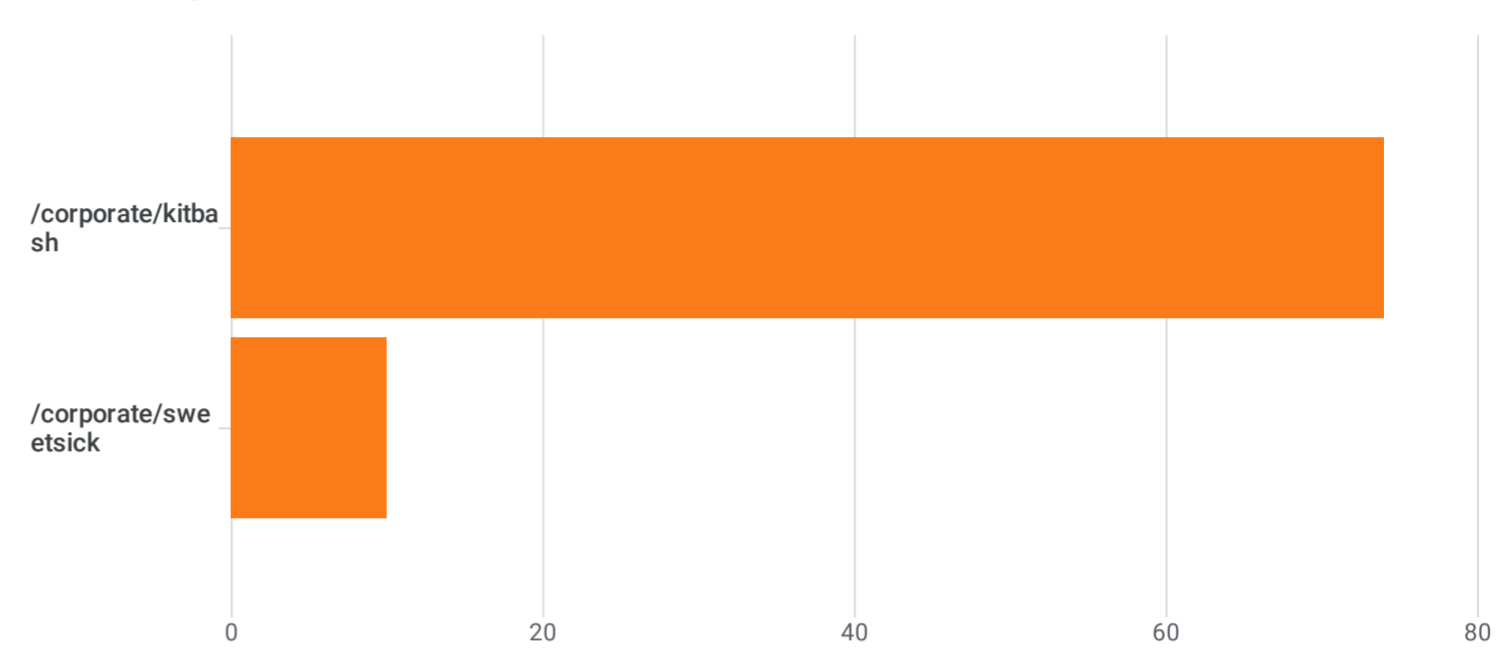

Pages and screens: Page path and screen class

Add filter

Views by Page path and screen class over time

Views by Page path and screen class

Plot rows Search... Rows per page: 10 1-2 of 2

	Page path and screen class	Views	Event count	Total users
		↓	All events	
<input checked="" type="checkbox"/>	Total	84 1.42% of total	308 1.62% of total	41 1.62% of total
<input checked="" type="checkbox"/>	1 /corporate/kitbash	74 (88.1%)	269 (87.34%)	32 (78.05%)
<input checked="" type="checkbox"/>	2 /corporate/sweetsick	10 (11.9%)	39 (12.66%)	10 (24.39%)