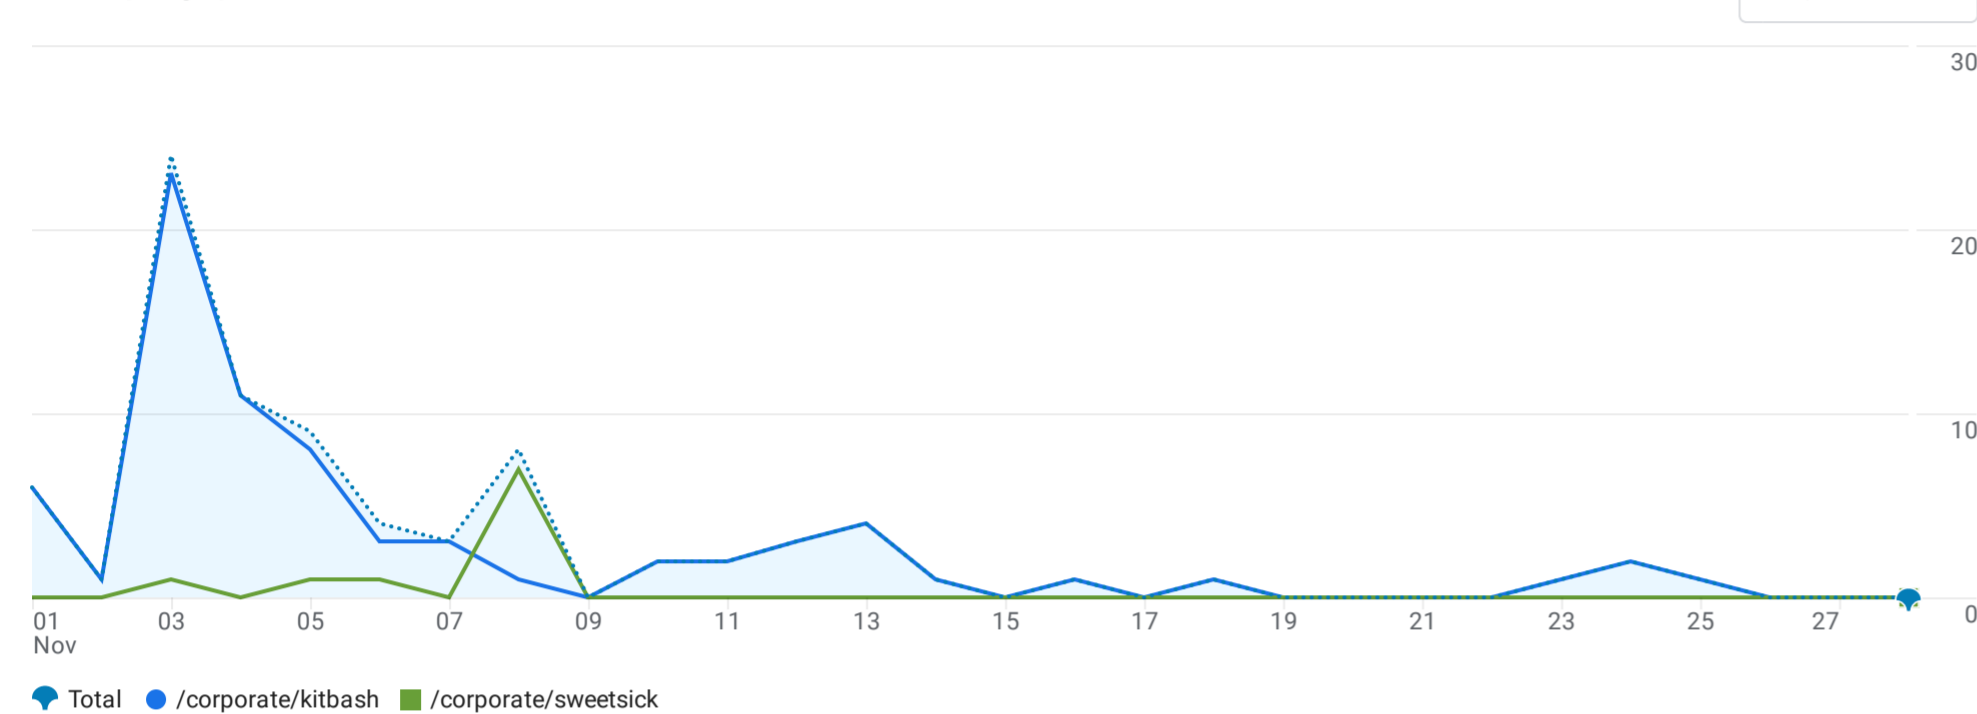

Pages and screens: Page path and screen class

Add filter

Views by Page path and screen class over time

Views by Page path and screen class

Plot rows Search... Rows per page: 10 1-2 of 2

	Page path and screen class	Views	Event count	Total users
		↓	All events	
<input checked="" type="checkbox"/>	Total	84 1.42% of total	308 1.62% of total	41 1.62% of total
<input checked="" type="checkbox"/>	1 /corporate/kitbash	74 (88.1%)	269 (87.34%)	32 (78.05%)
<input checked="" type="checkbox"/>	2 /corporate/sweetsick	10 (11.9%)	39 (12.66%)	10 (24.39%)