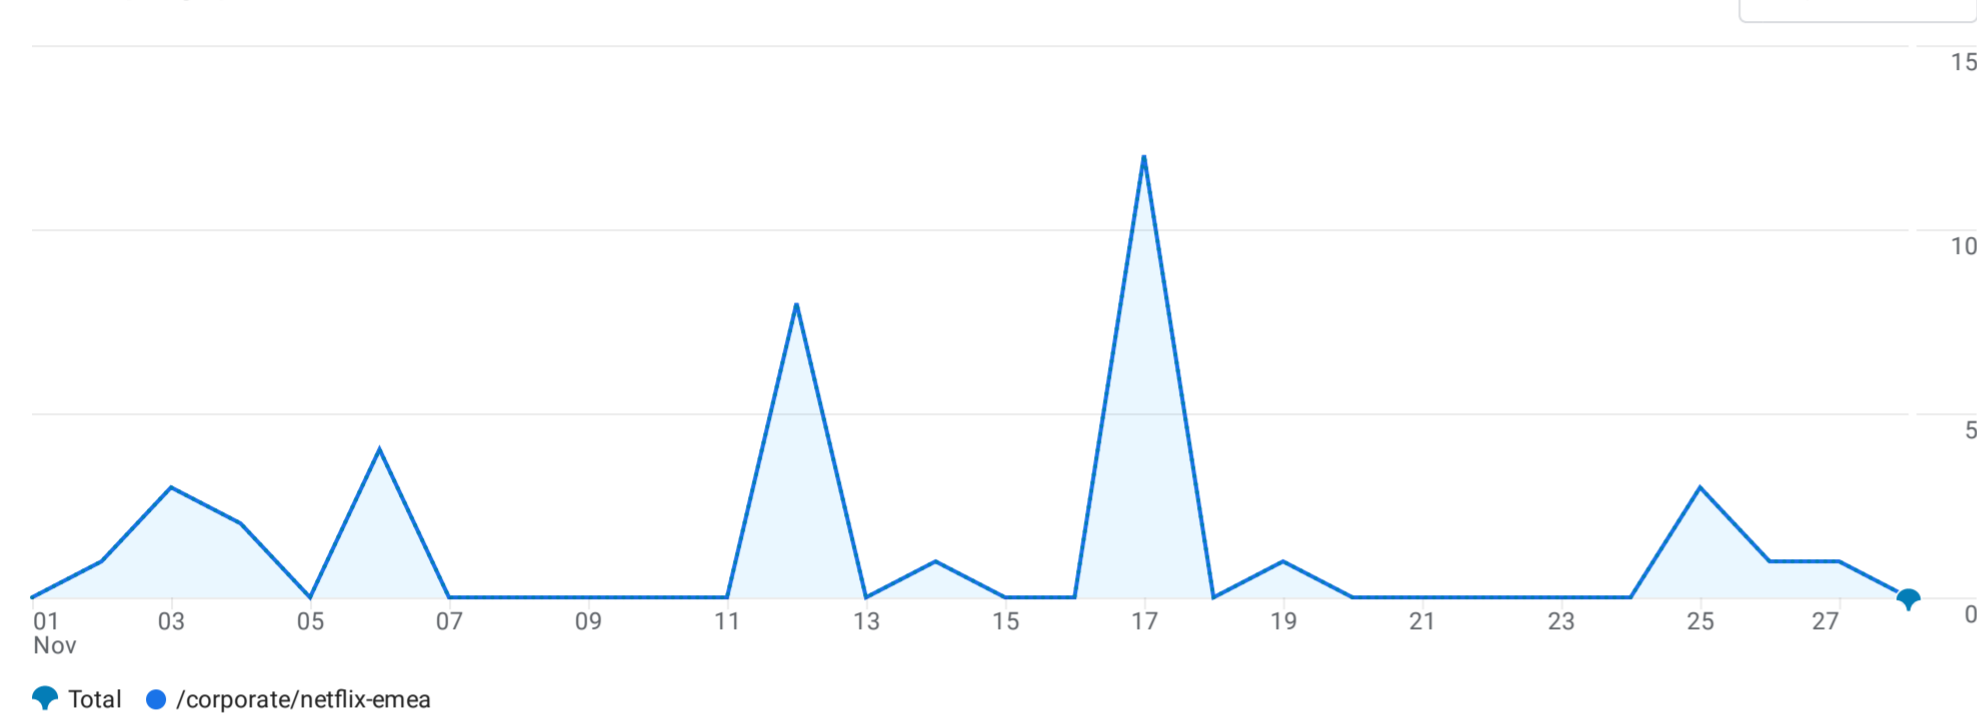

Page path and screen class Add comparison

Custom 1 Nov - 28 Nov 2025

Pages and screens: Page path and screen class

Add filter

Views by Page path and screen class over time

Views by Page path and screen class

Plot rows

Search...

Rows per page: 10 1-1 of 1

	Page path and screen class	Views	Event count	Total users
<input checked="" type="checkbox"/>	Total	37 0.62% of total	123 0.65% of total	15 0.59% of total
<input checked="" type="checkbox"/>	1 /corporate/netflix-emea	37 (100%)	123 (100%)	15 (100%)