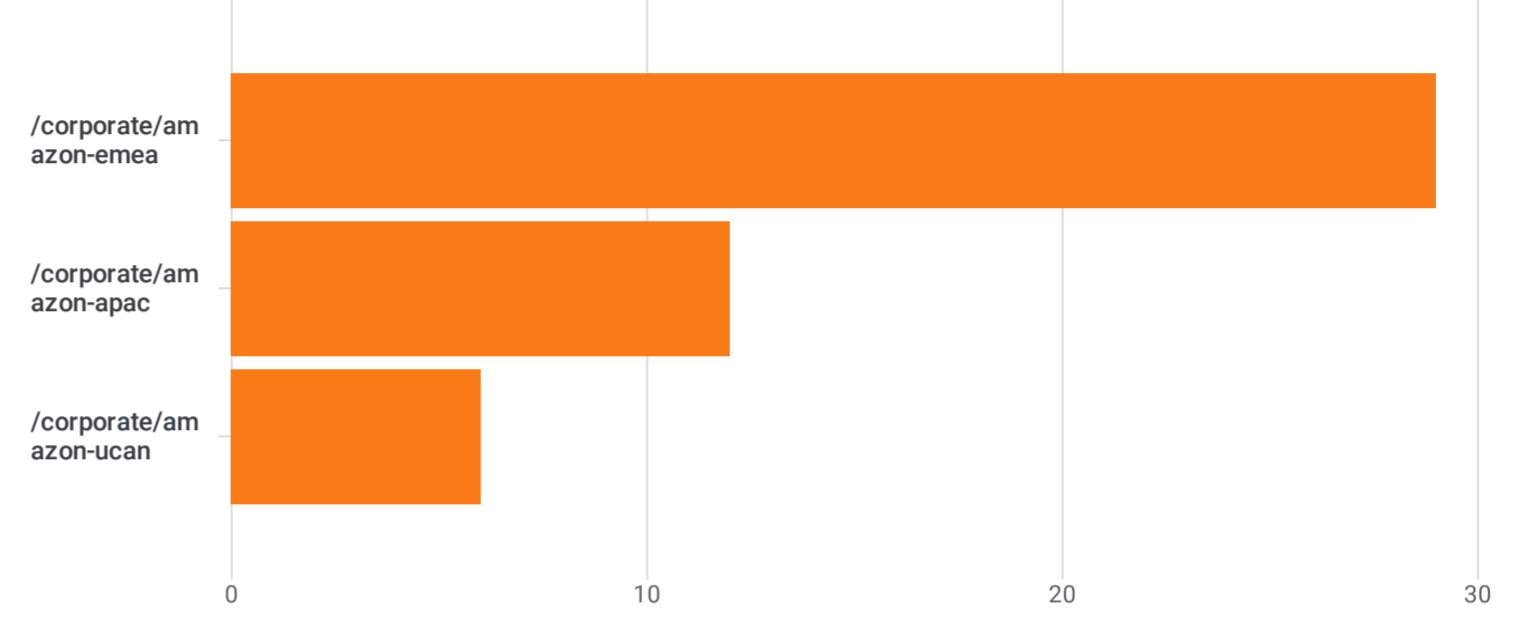

Plot rows Search... Rows per page: 10 1-3 of 3

	Page path and screen class	Views	Event count	Total users
			All events	
<input checked="" type="checkbox"/>	Total	47 0.79% of total	160 0.84% of total	32 1.26% of total
<input checked="" type="checkbox"/>	1 /corporate/amazon-emea	29 (61.7%)	103 (64.38%)	19 (59.38%)
<input checked="" type="checkbox"/>	2 /corporate/amazon-apac	12 (25.53%)	41 (25.62%)	10 (31.25%)
<input checked="" type="checkbox"/>	3 /corporate/amazon-ucan	6 (12.77%)	16 (10%)	3 (9.38%)