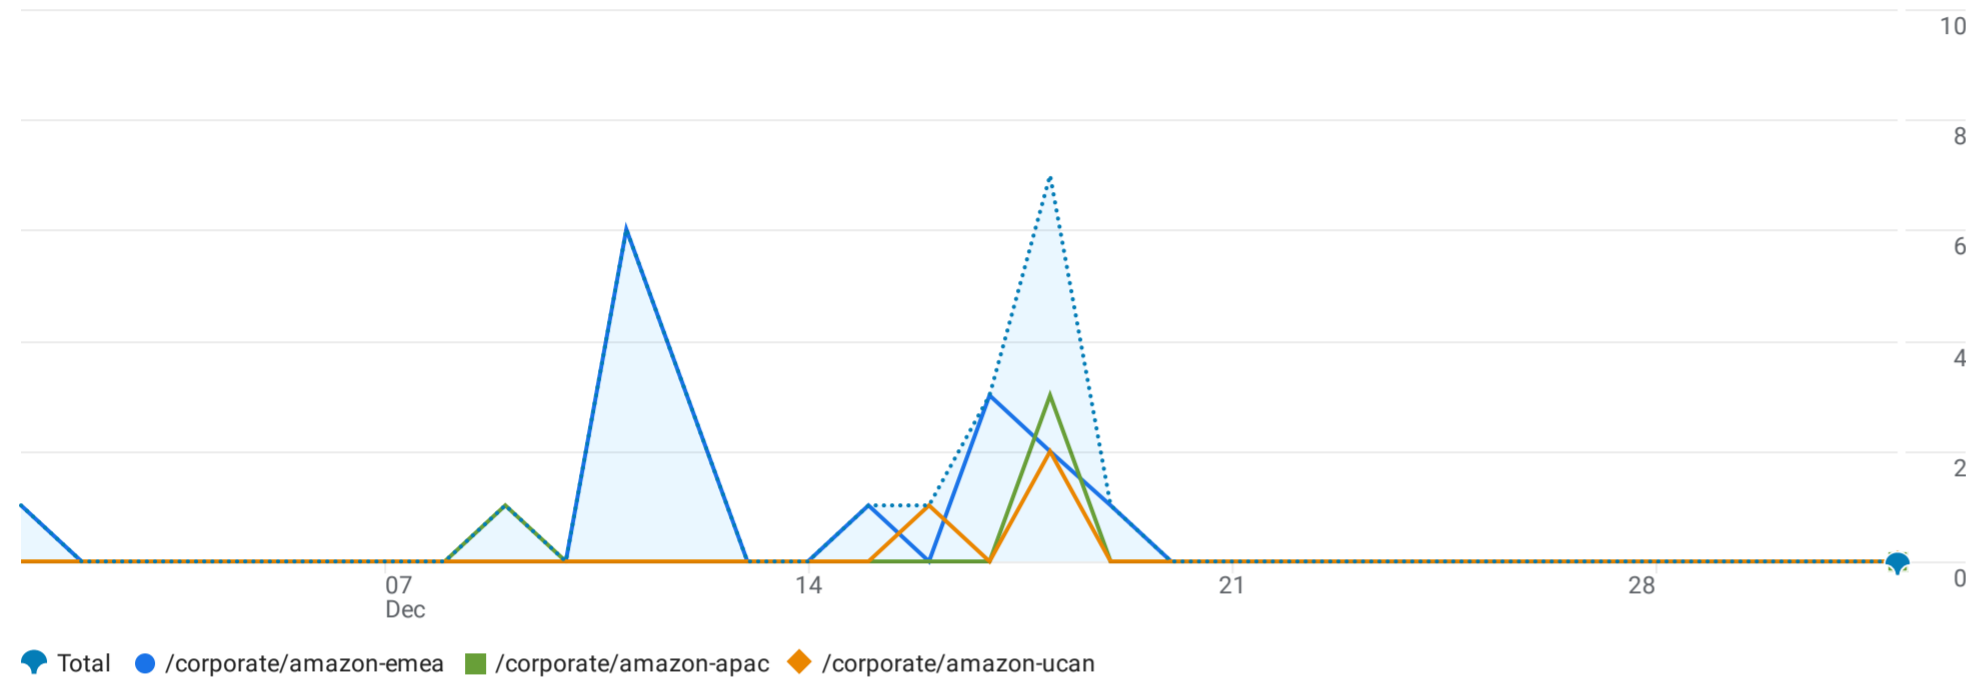

Pages and screens: Page path and screen class

Add filter

Views by Page path and screen class over time

Views by Page path and screen class

Plot rows		Search...	Rows per page: 10	1-3 of 3	
	Page path and screen class		Views	Event count All events	Total users
<input checked="" type="checkbox"/>	Total		24 0.39% of total	89 0.49% of total	13 0.63% of total
<input checked="" type="checkbox"/>	1 /corporate/amazon-emea		17 (70.83%)	67 (75.28%)	10 (76.92%)
<input checked="" type="checkbox"/>	2 /corporate/amazon-apac		4 (16.67%)	12 (13.48%)	1 (7.69%)
<input checked="" type="checkbox"/>	3 /corporate/amazon-ucan		3 (12.5%)	10 (11.24%)	2 (15.38%)