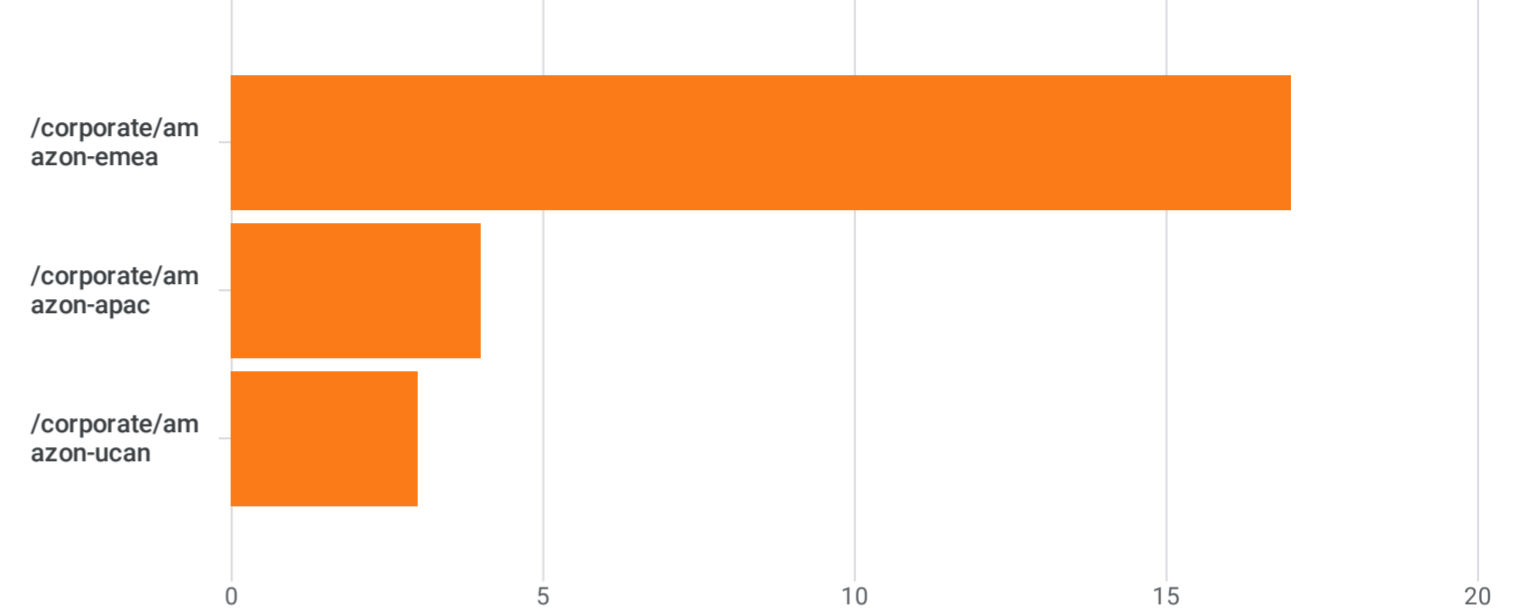

Pages and screens: Page path and screen class

Add filter

Views by Page path and screen class over time

Views by Page path and screen class

Plot rows		Search...	Rows per page: 10	1-3 of 3	
	Page path and screen class		Views	Event count All events	Total users
<input checked="" type="checkbox"/>	Total		24 0.39% of total	89 0.49% of total	13 0.63% of total
<input checked="" type="checkbox"/>	1 /corporate/amazon-emea		17 (70.83%)	67 (75.28%)	10 (76.92%)
<input checked="" type="checkbox"/>	2 /corporate/amazon-apac		4 (16.67%)	12 (13.48%)	1 (7.69%)
<input checked="" type="checkbox"/>	3 /corporate/amazon-ucan		3 (12.5%)	10 (11.24%)	2 (15.38%)