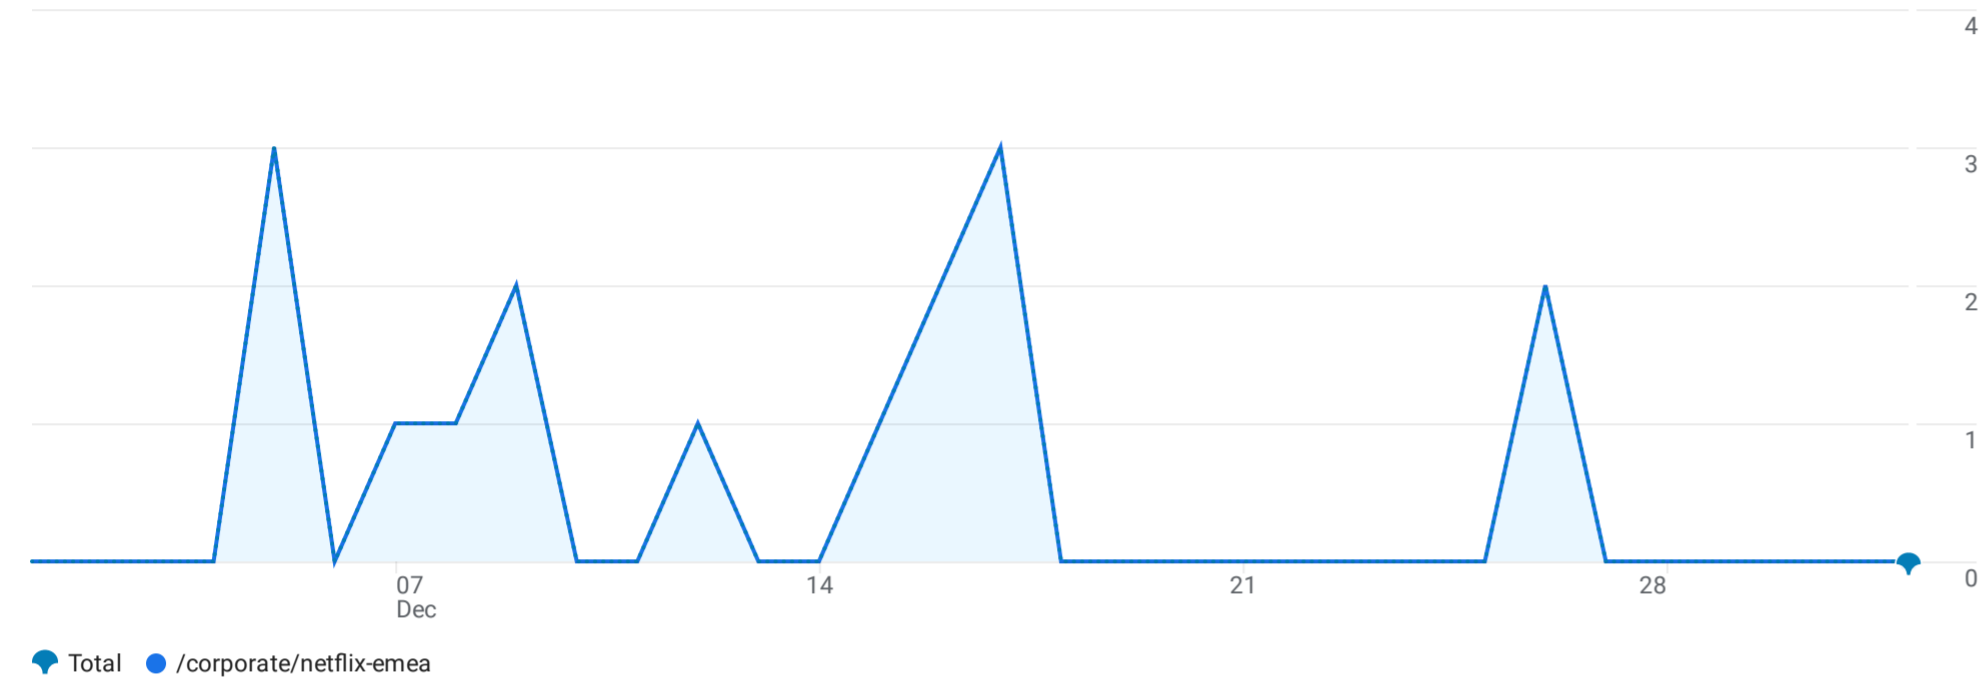

Page path and screen class Add comparison

Custom 1 Dec 2025 - 1 Jan 2026

Pages and screens: Page path and screen class

Add filter

Views by Page path and screen class over time

Views by Page path and screen class

Plot rows		Search...	Rows per page: 10	1-1 of 1	
	Page path and screen class		↓ Views	Event count All events	Total users
<input checked="" type="checkbox"/>	Total		16 0.26% of total	65 0.36% of total	13 0.63% of total
<input checked="" type="checkbox"/>	1 /corporate/netflix-emea		16 (100%)	65 (100%)	13 (100%)