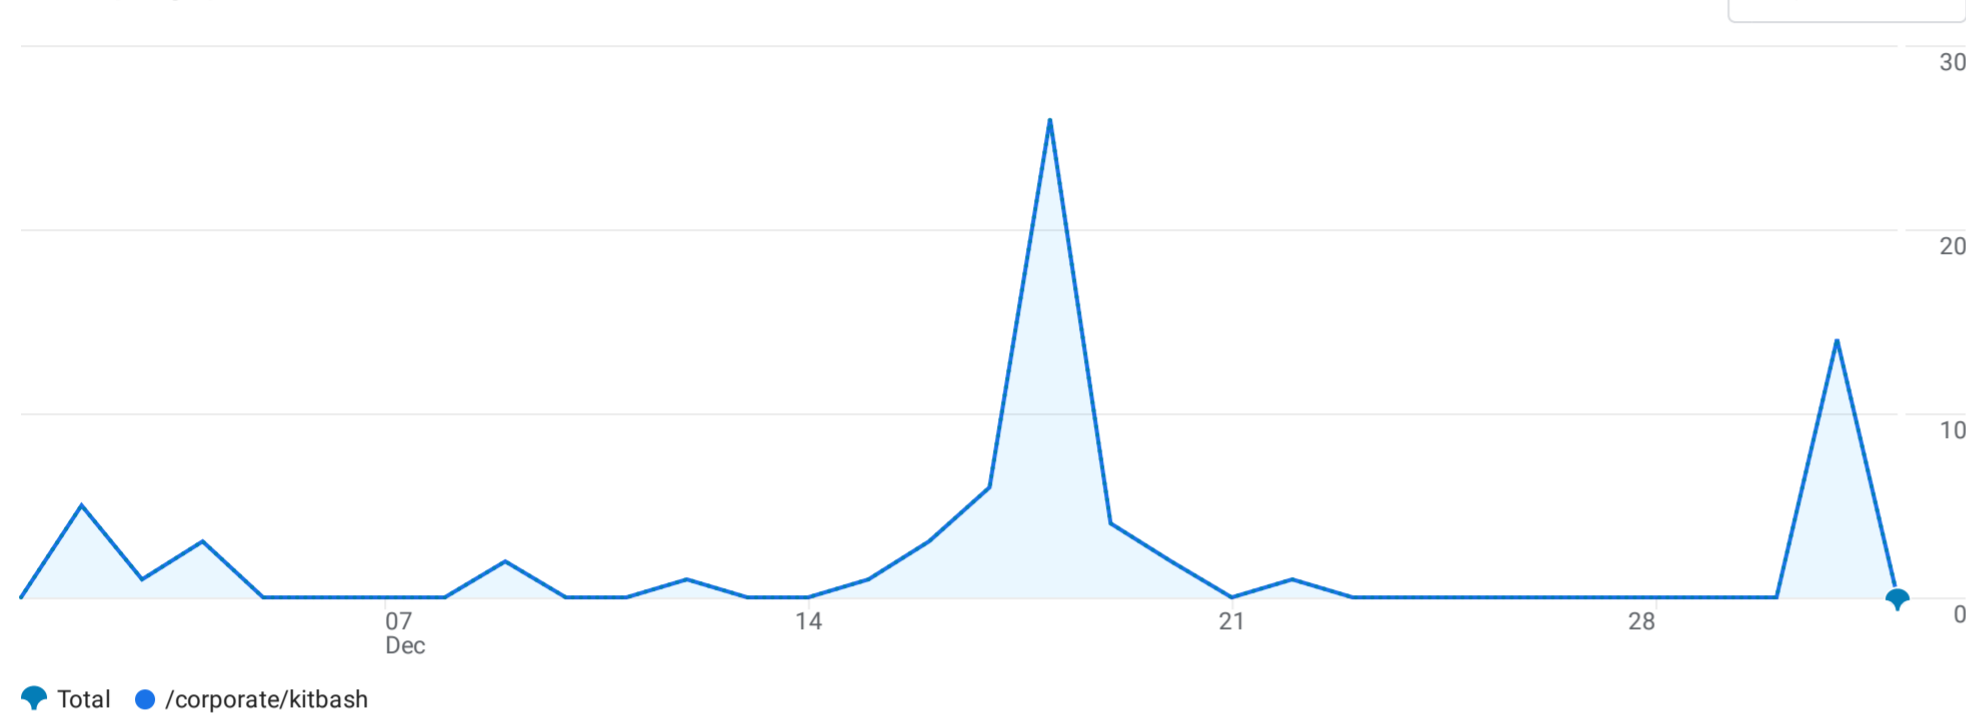

Page path and screen class Add comparison

Custom 1 Dec 2025 - 1 Jan 2026

Pages and screens: Page path and screen class

Add filter

Views by Page path and screen class over time

Views by Page path and screen class

Plot rows Search... Rows per page: 10 1-1 of 1

	Page path and screen class	Views	Event count	Total users
<input checked="" type="checkbox"/>	Total	69 1.13% of total	239 1.32% of total	32 1.54% of total
<input checked="" type="checkbox"/>	1 /corporate/kitbash	69 (100%)	239 (100%)	32 (100%)