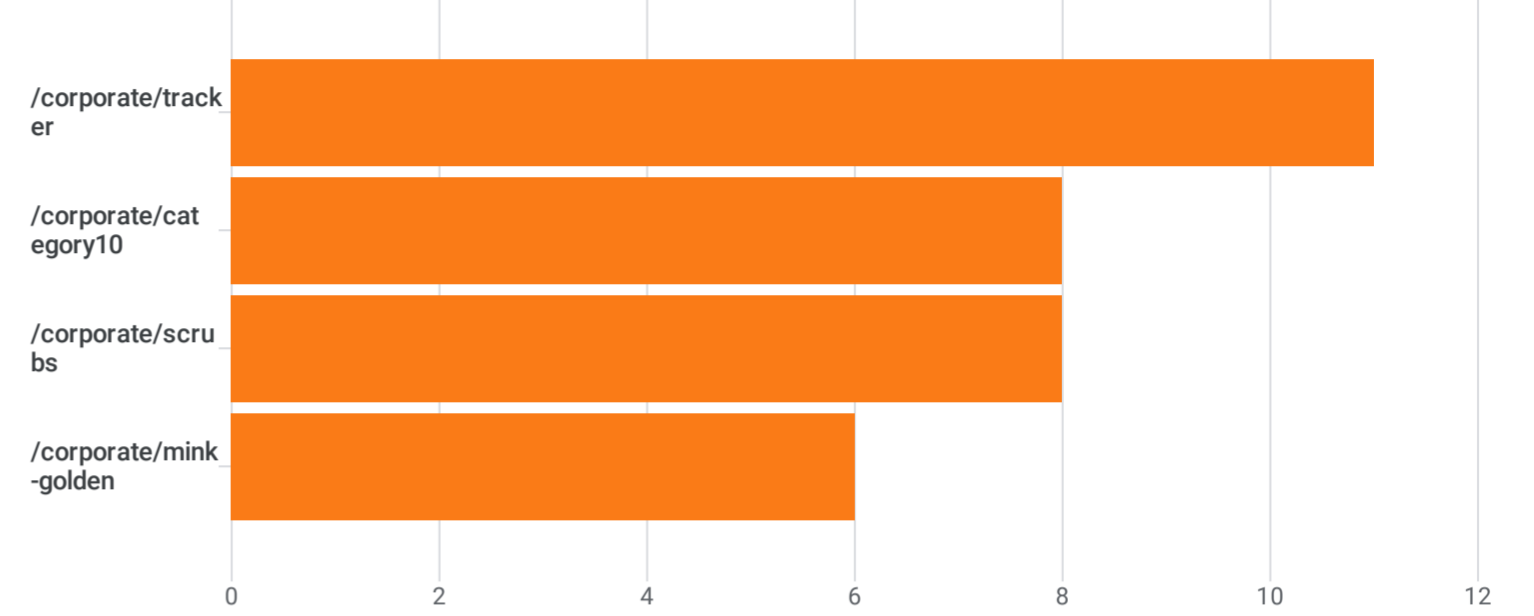

Pages and screens: Page path and screen class

Add filter

Views by Page path and screen class over time

Views by Page path and screen class

Plot rows		Search...	Rows per page: 10	1-4 of 4	
	Page path and screen class		Views	Event count All events	Total users
<input checked="" type="checkbox"/>	Total		33 0.54% of total	130 0.72% of total	25 1.21% of total
<input checked="" type="checkbox"/>	1 /corporate/tracker		11 (33.33%)	43 (33.08%)	9 (36%)
<input checked="" type="checkbox"/>	2 /corporate/category10		8 (24.24%)	31 (23.85%)	7 (28%)
<input checked="" type="checkbox"/>	3 /corporate/scrubs		8 (24.24%)	32 (24.62%)	8 (32%)
<input checked="" type="checkbox"/>	4 /corporate/mink-golden		6 (18.18%)	24 (18.46%)	6 (24%)