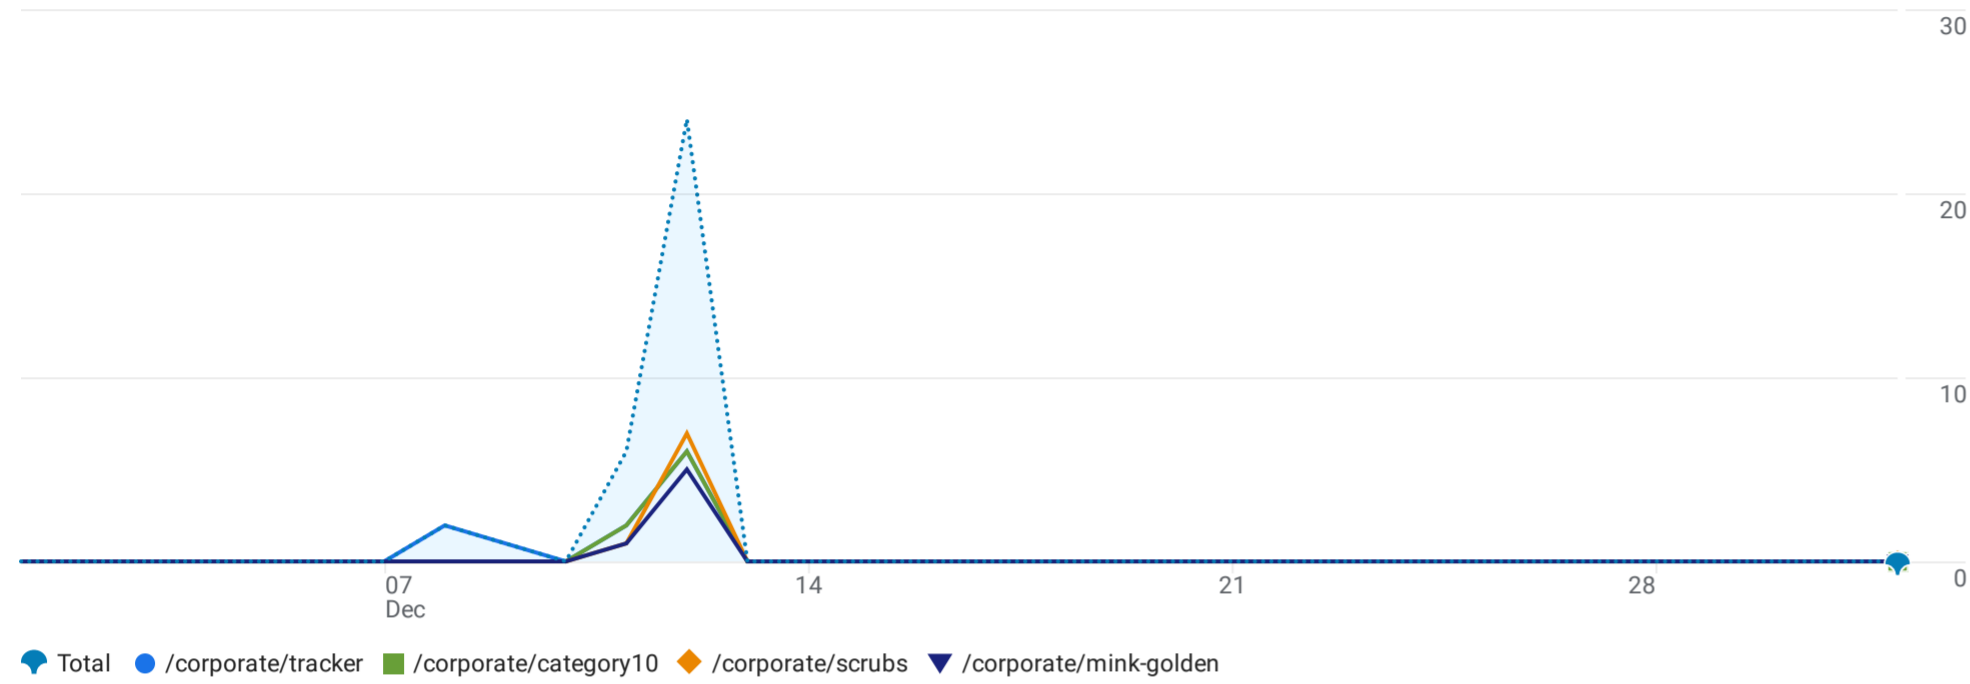

Pages and screens: Page path and screen class

Add filter

Views by Page path and screen class over time

Views by Page path and screen class

Plot rows		Search...	Rows per page: 10	1-4 of 4	
	Page path and screen class		Views	Event count All events	Total users
<input checked="" type="checkbox"/>	Total		33 0.54% of total	130 0.72% of total	25 1.21% of total
<input checked="" type="checkbox"/>	1 /corporate/tracker		11 (33.33%)	43 (33.08%)	9 (36%)
<input checked="" type="checkbox"/>	2 /corporate/category10		8 (24.24%)	31 (23.85%)	7 (28%)
<input checked="" type="checkbox"/>	3 /corporate/scrubs		8 (24.24%)	32 (24.62%)	8 (32%)
<input checked="" type="checkbox"/>	4 /corporate/mink-golden		6 (18.18%)	24 (18.46%)	6 (24%)