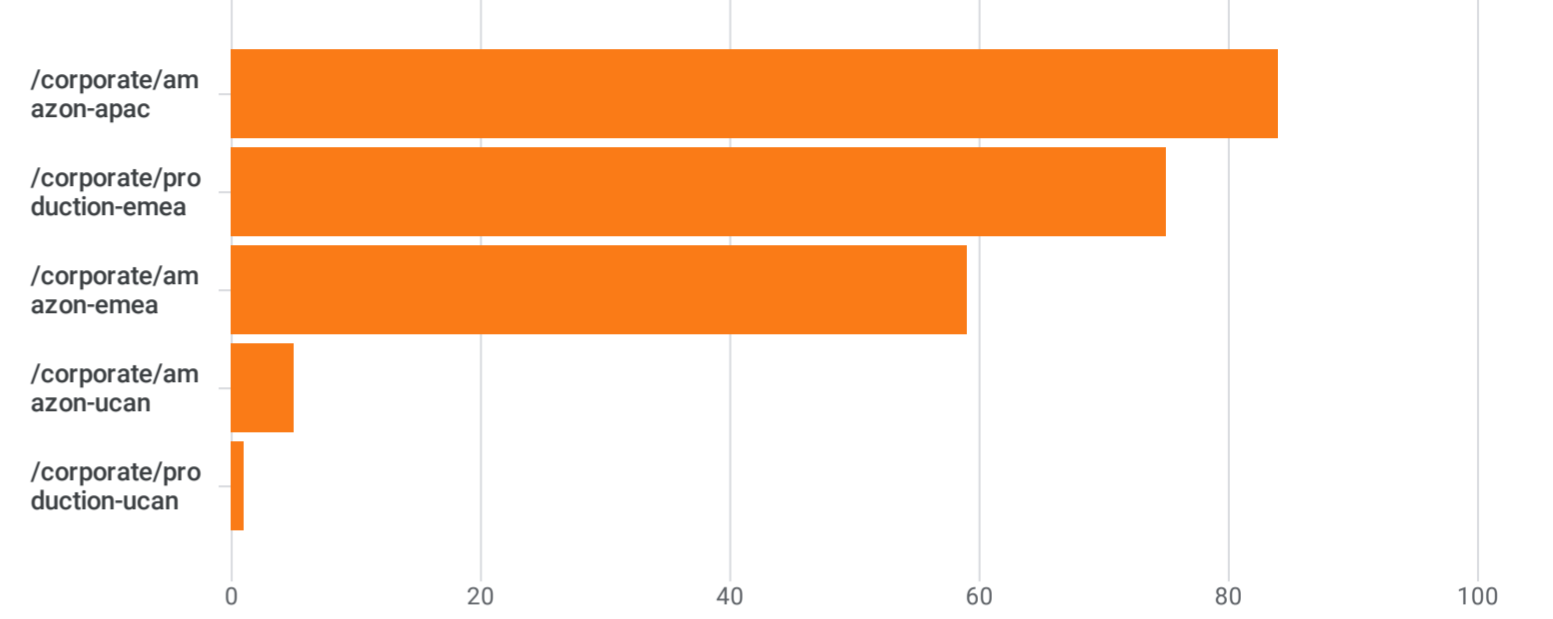

Pages and screens: Page path and screen class ✔ ▾

Add filter +

Views by Page path and screen class over time

Views by Page path and screen class

Plot rows

Search...

Rows per page: 10 ▾ 1-5 of 5

<input type="checkbox"/>	Page path and screen class ▾	+	↓ Views	Event count	Total users
				All events ▾	
<input checked="" type="checkbox"/>	Total		224 3.14% of total	794 3.67% of total	115 4.42% of total
<input checked="" type="checkbox"/>	1 /corporate/amazon-apac		84 (37.5%)	267 (33.63%)	21 (18.26%)
<input checked="" type="checkbox"/>	2 /corporate/production-emea		75 (33.48%)	286 (36.02%)	57 (49.57%)
<input checked="" type="checkbox"/>	3 /corporate/amazon-emea		59 (26.34%)	215 (27.08%)	37 (32.17%)
<input checked="" type="checkbox"/>	4 /corporate/amazon-ucan		5 (2.23%)	21 (2.64%)	3 (2.61%)
<input checked="" type="checkbox"/>	5 /corporate/production-ucan		1 (0.45%)	5 (0.63%)	1 (0.87%)