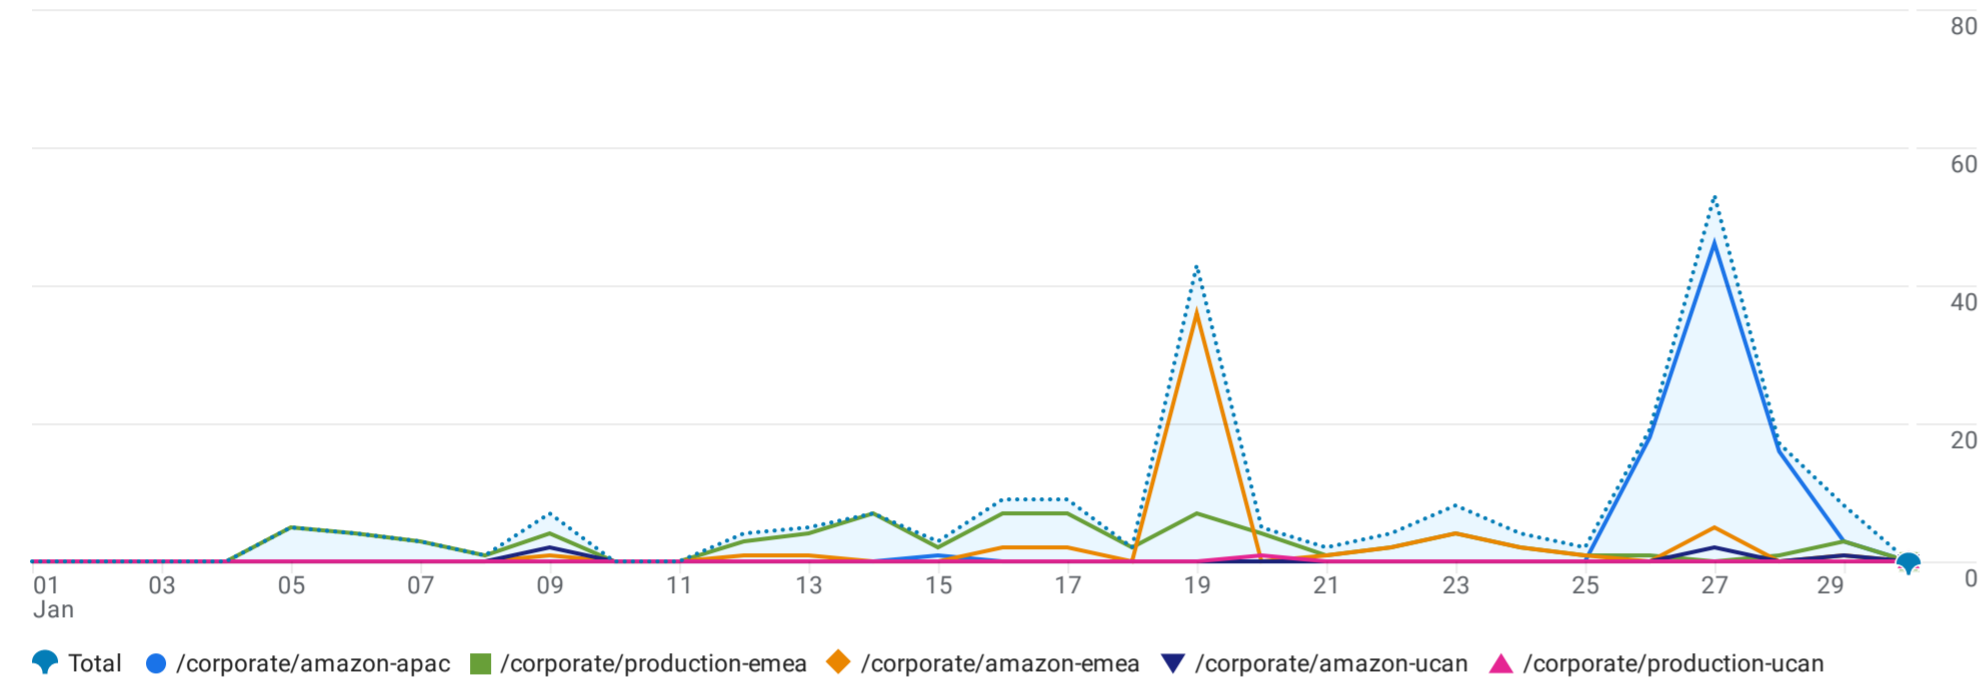

Pages and screens: Page path and screen class ✔ ▾

Add filter +

Views by Page path and screen class over time

Views by Page path and screen class

Plot rows

Search...

Rows per page: 10 ▾ 1-5 of 5

<input type="checkbox"/>	Page path and screen class ▾	+	↓ Views	Event count	Total users
				All events ▾	
<input checked="" type="checkbox"/>	Total		224 3.14% of total	794 3.67% of total	115 4.42% of total
<input checked="" type="checkbox"/>	1 /corporate/amazon-apac		84 (37.5%)	267 (33.63%)	21 (18.26%)
<input checked="" type="checkbox"/>	2 /corporate/production-emea		75 (33.48%)	286 (36.02%)	57 (49.57%)
<input checked="" type="checkbox"/>	3 /corporate/amazon-emea		59 (26.34%)	215 (27.08%)	37 (32.17%)
<input checked="" type="checkbox"/>	4 /corporate/amazon-ucan		5 (2.23%)	21 (2.64%)	3 (2.61%)
<input checked="" type="checkbox"/>	5 /corporate/production-ucan		1 (0.45%)	5 (0.63%)	1 (0.87%)