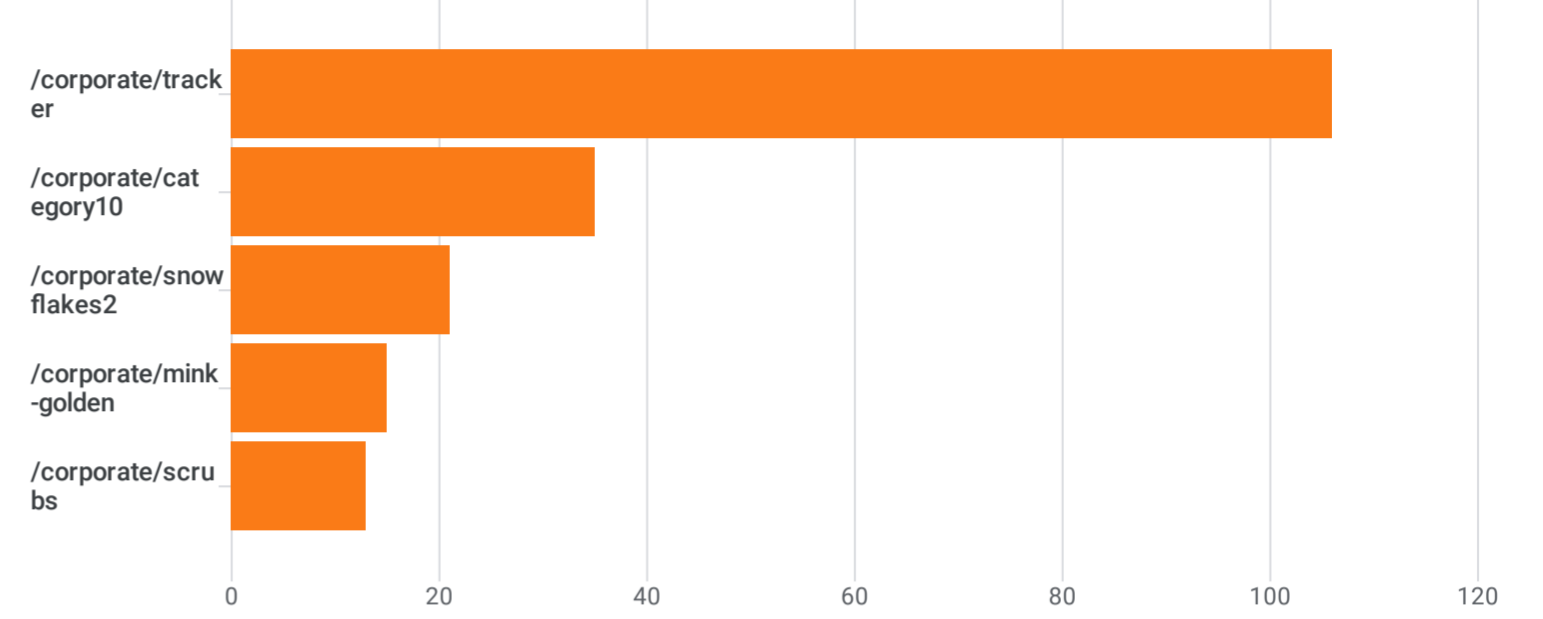

Pages and screens: Page path and screen class ✔ ▾

Add filter +

Views by Page path and screen class over time

Views by Page path and screen class

Plot rows

Search...

Rows per page: 10 ▾ 1-5 of 5

<input type="checkbox"/>	Page path and screen class ▾	↓ Views	Event count All events ▾	Total users
<input checked="" type="checkbox"/>	Total	190 2.66% of total	668 3.09% of total	134 5.15% of total
<input checked="" type="checkbox"/>	1 /corporate/tracker	106 (55.79%)	421 (63.02%)	106 (79.1%)
<input checked="" type="checkbox"/>	2 /corporate/category10	35 (18.42%)	94 (14.07%)	7 (5.22%)
<input checked="" type="checkbox"/>	3 /corporate/snowflakes2	21 (11.05%)	57 (8.53%)	8 (5.97%)
<input checked="" type="checkbox"/>	4 /corporate/mink-golden	15 (7.89%)	52 (7.78%)	6 (4.48%)
<input checked="" type="checkbox"/>	5 /corporate/scrubs	13 (6.84%)	44 (6.59%)	9 (6.72%)