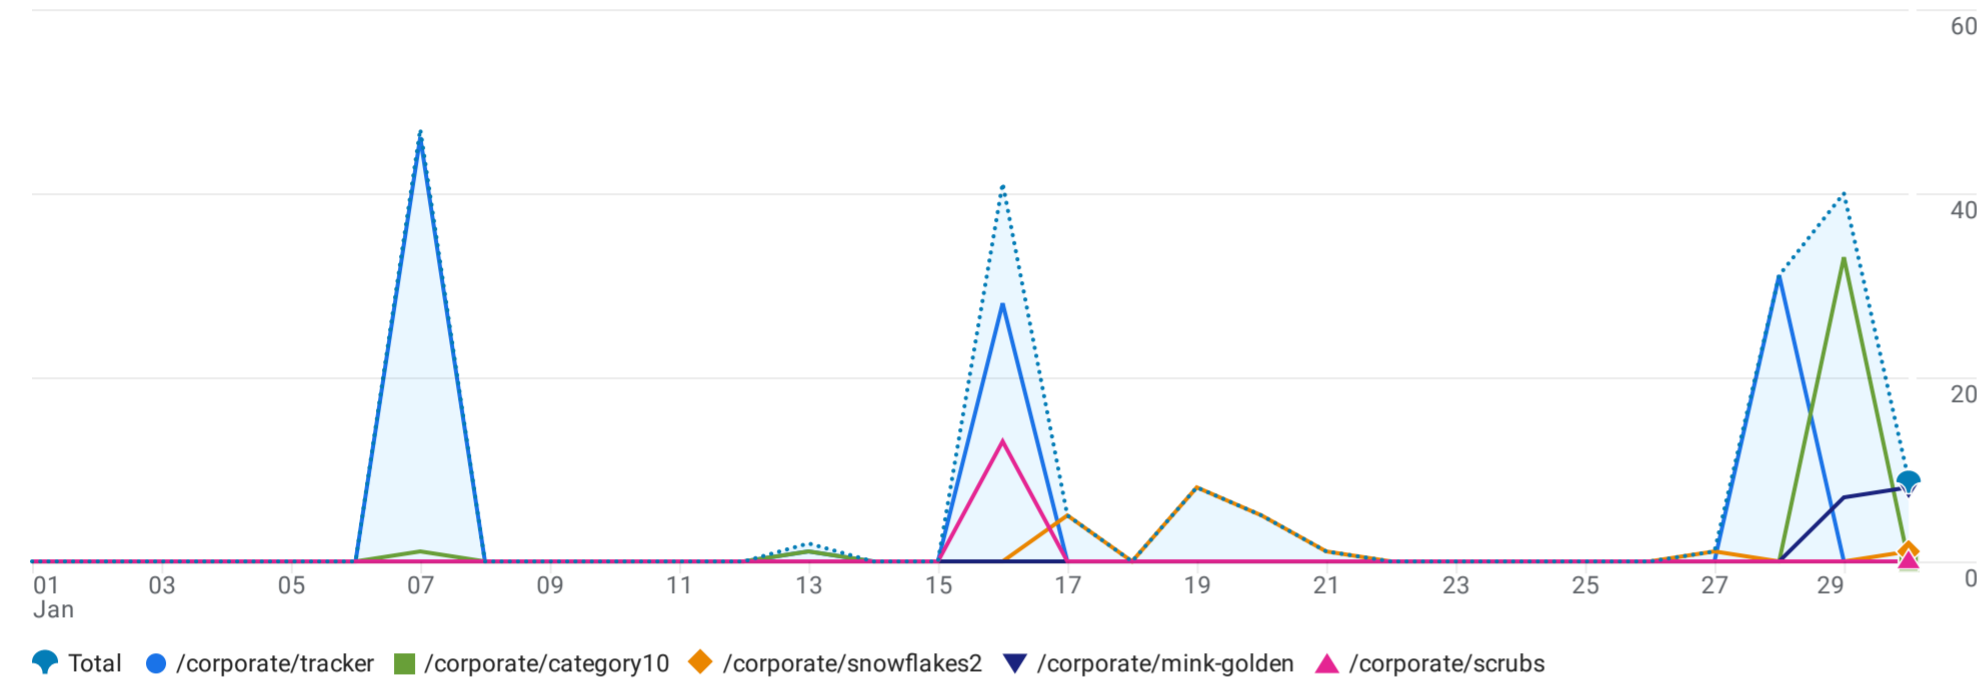

Pages and screens: Page path and screen class ✔ ▾

Add filter +

Views by Page path and screen class over time

Views by Page path and screen class

Plot rows

Search...

Rows per page: 10 ▾ 1-5 of 5

<input type="checkbox"/>	Page path and screen class ▾	↓ Views	Event count All events ▾	Total users
<input checked="" type="checkbox"/>	Total	190 2.66% of total	668 3.09% of total	134 5.15% of total
<input checked="" type="checkbox"/>	1 /corporate/tracker	106 (55.79%)	421 (63.02%)	106 (79.1%)
<input checked="" type="checkbox"/>	2 /corporate/category10	35 (18.42%)	94 (14.07%)	7 (5.22%)
<input checked="" type="checkbox"/>	3 /corporate/snowflakes2	21 (11.05%)	57 (8.53%)	8 (5.97%)
<input checked="" type="checkbox"/>	4 /corporate/mink-golden	15 (7.89%)	52 (7.78%)	6 (4.48%)
<input checked="" type="checkbox"/>	5 /corporate/scrubs	13 (6.84%)	44 (6.59%)	9 (6.72%)