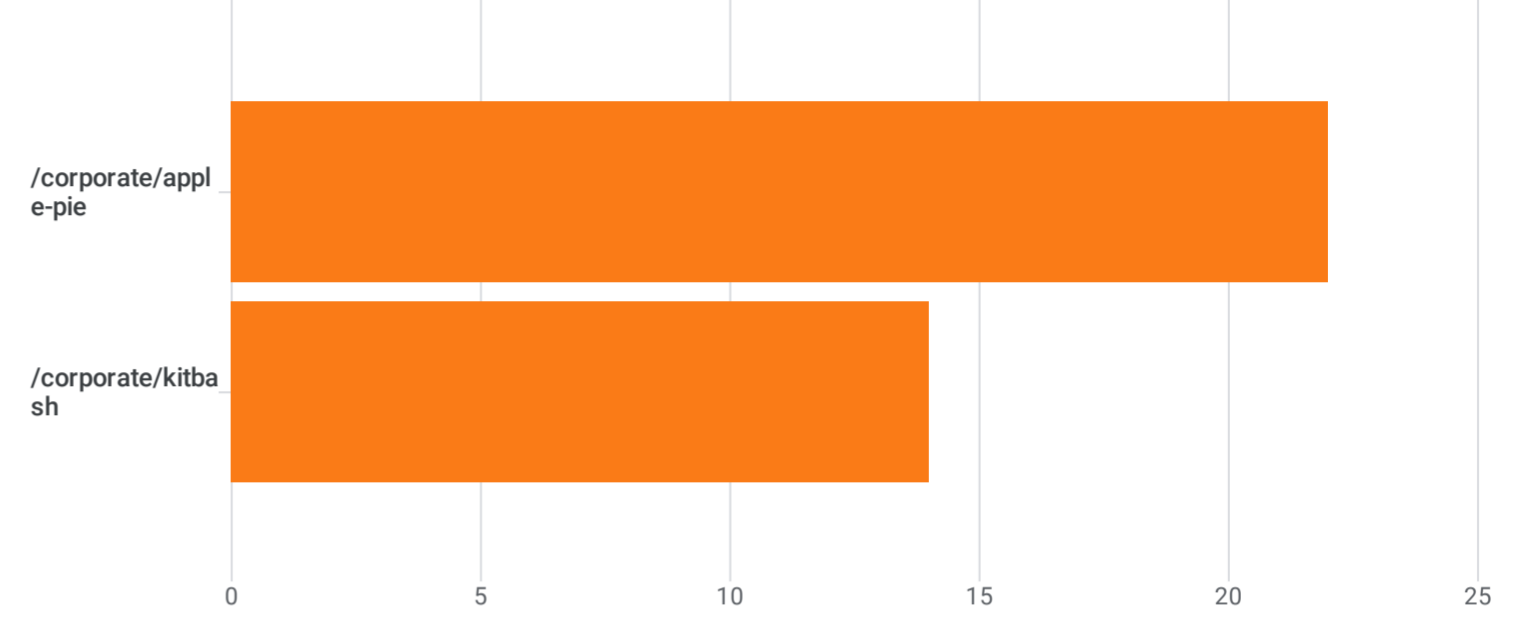

Page path and screen class Add comparison

Custom 1 Jan - 30 Jan 2026

Pages and screens: Page path and screen class

Add filter

Views by Page path and screen class over time

Views by Page path and screen class

Plot rows

Search...

Rows per page: 10 1-2 of 2

	Page path and screen class	Views	Event count All events	Total users
<input checked="" type="checkbox"/>	Total	36 0.5% of total	129 0.6% of total	13 0.5% of total
<input checked="" type="checkbox"/>	1 /corporate/apple-pie	22 (61.11%)	59 (45.74%)	5 (38.46%)
<input checked="" type="checkbox"/>	2 /corporate/kitbash	14 (38.89%)	70 (54.26%)	10 (76.92%)