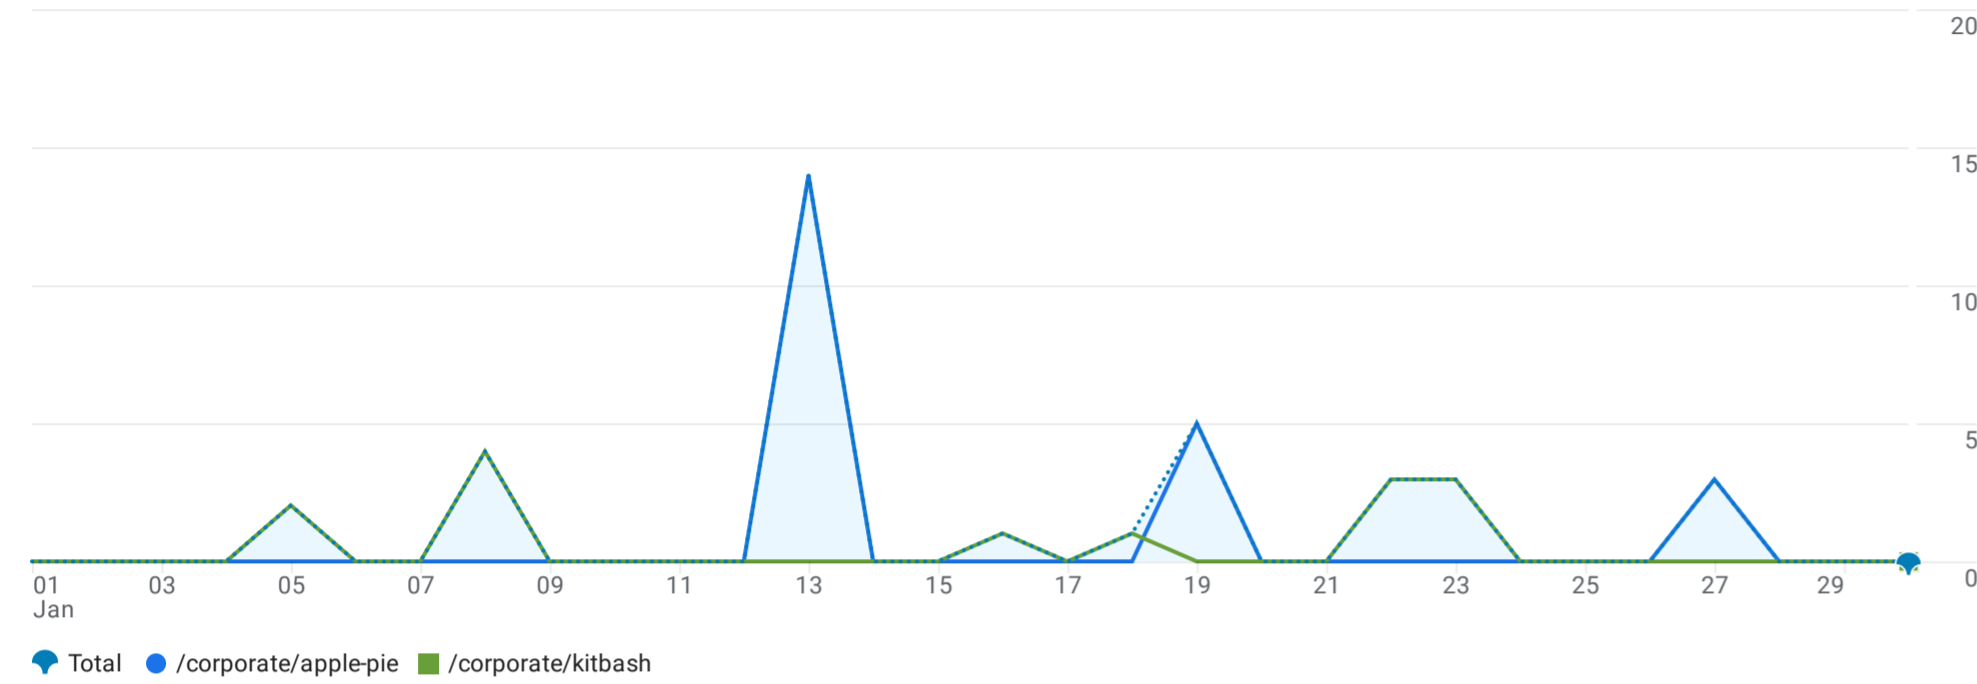

Page path and screen class Add comparison

Custom 1 Jan - 30 Jan 2026

Pages and screens: Page path and screen class

Add filter

Views by Page path and screen class over time

Views by Page path and screen class

Plot rows

Search...

Rows per page: 10 1-2 of 2

	Page path and screen class	Views	Event count All events	Total users
<input checked="" type="checkbox"/>	Total	36 0.5% of total	129 0.6% of total	13 0.5% of total
<input checked="" type="checkbox"/>	1 /corporate/apple-pie	22 (61.11%)	59 (45.74%)	5 (38.46%)
<input checked="" type="checkbox"/>	2 /corporate/kitbash	14 (38.89%)	70 (54.26%)	10 (76.92%)