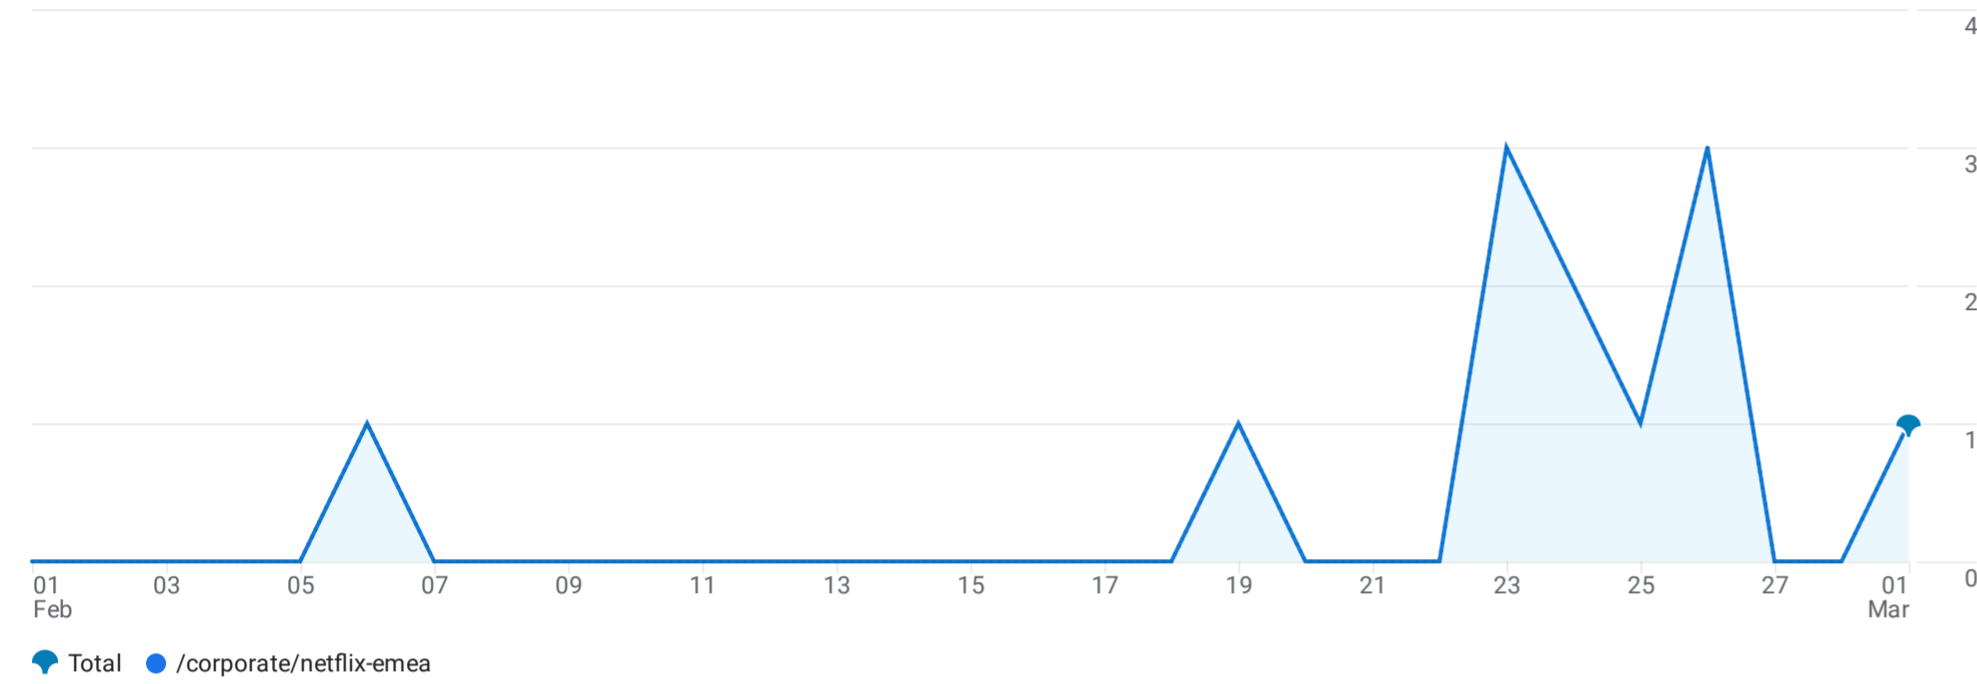

Page path and screen class ✕ +

Custom 1 Feb - 1 Mar 2026 ▾

Pages and screens: Page path and screen class ✔ ▾

Add filter +

Views by Page path and screen class over time

Views by Page path and screen class

Plot rows

Search...

Rows per page: 10 ▾ 1-1 of 1

	Page path and screen class ▾	Views	Event count All events ▾	Total users
<input checked="" type="checkbox"/>	Total	12 0.2% of total	40 0.21% of total	6 0.26% of total
<input checked="" type="checkbox"/>	1 /corporate/netflix-emea	12 (100%)	40 (100%)	6 (100%)