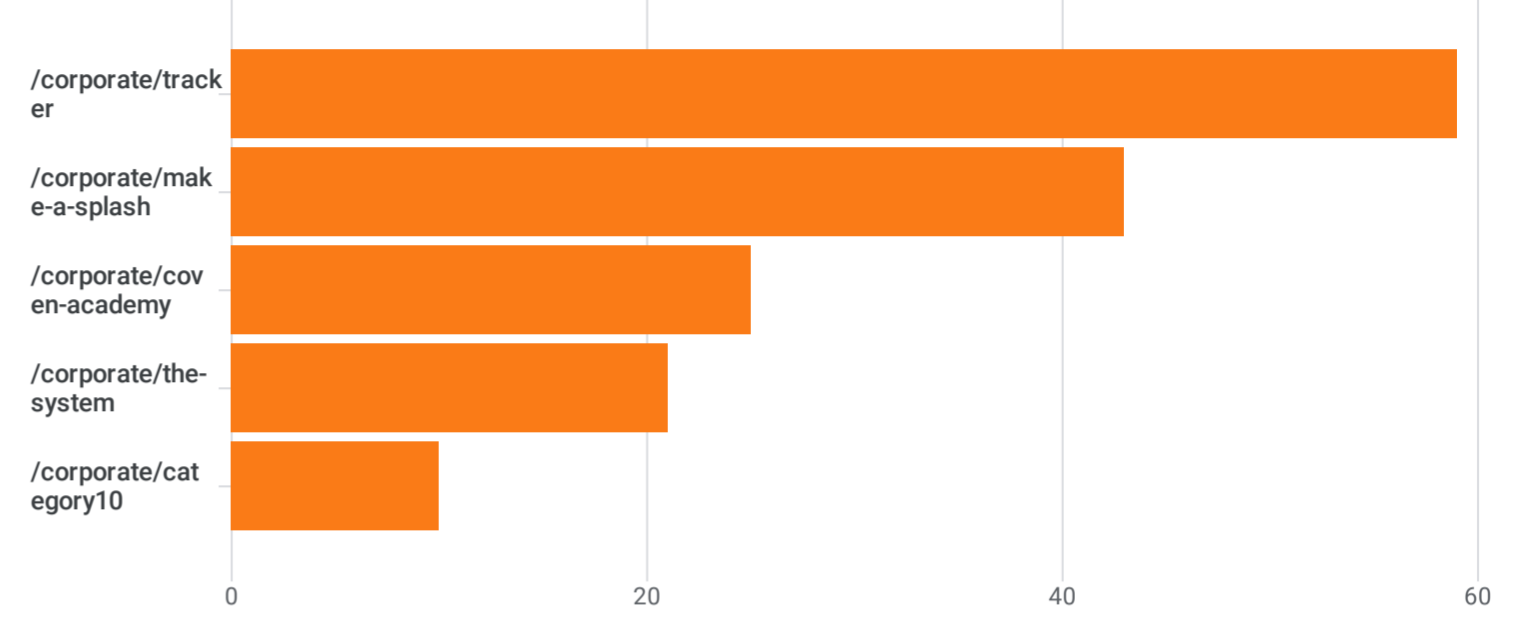

Pages and screens: Page path and screen class ✔ ▾

Add filter +

Views by Page path and screen class over time

Views by Page path and screen class

Plot rows

Search...

Rows per page: 10 ▾ 1-7 of 7

<input type="checkbox"/>	Page path and screen class ▾	+	↓ Views	Event count All events ▾	Total users
<input checked="" type="checkbox"/>	Total		171 2.79% of total	595 3.17% of total	105 4.56% of total
<input checked="" type="checkbox"/>	1 /corporate/tracker		59 (34.5%)	230 (38.66%)	55 (52.38%)
<input checked="" type="checkbox"/>	2 /corporate/make-a-splash		43 (25.15%)	140 (23.53%)	20 (19.05%)
<input checked="" type="checkbox"/>	3 /corporate/coven-academy		25 (14.62%)	77 (12.94%)	11 (10.48%)
<input checked="" type="checkbox"/>	4 /corporate/the-system		21 (12.28%)	70 (11.76%)	14 (13.33%)
<input checked="" type="checkbox"/>	5 /corporate/category10		10 (5.85%)	38 (6.39%)	3 (2.86%)
<input type="checkbox"/>	6 /corporate/mink-golden		8 (4.68%)	21 (3.53%)	1 (0.95%)
<input type="checkbox"/>	7 /corporate/snowflakes2		5 (2.92%)	19 (3.19%)	3 (2.86%)