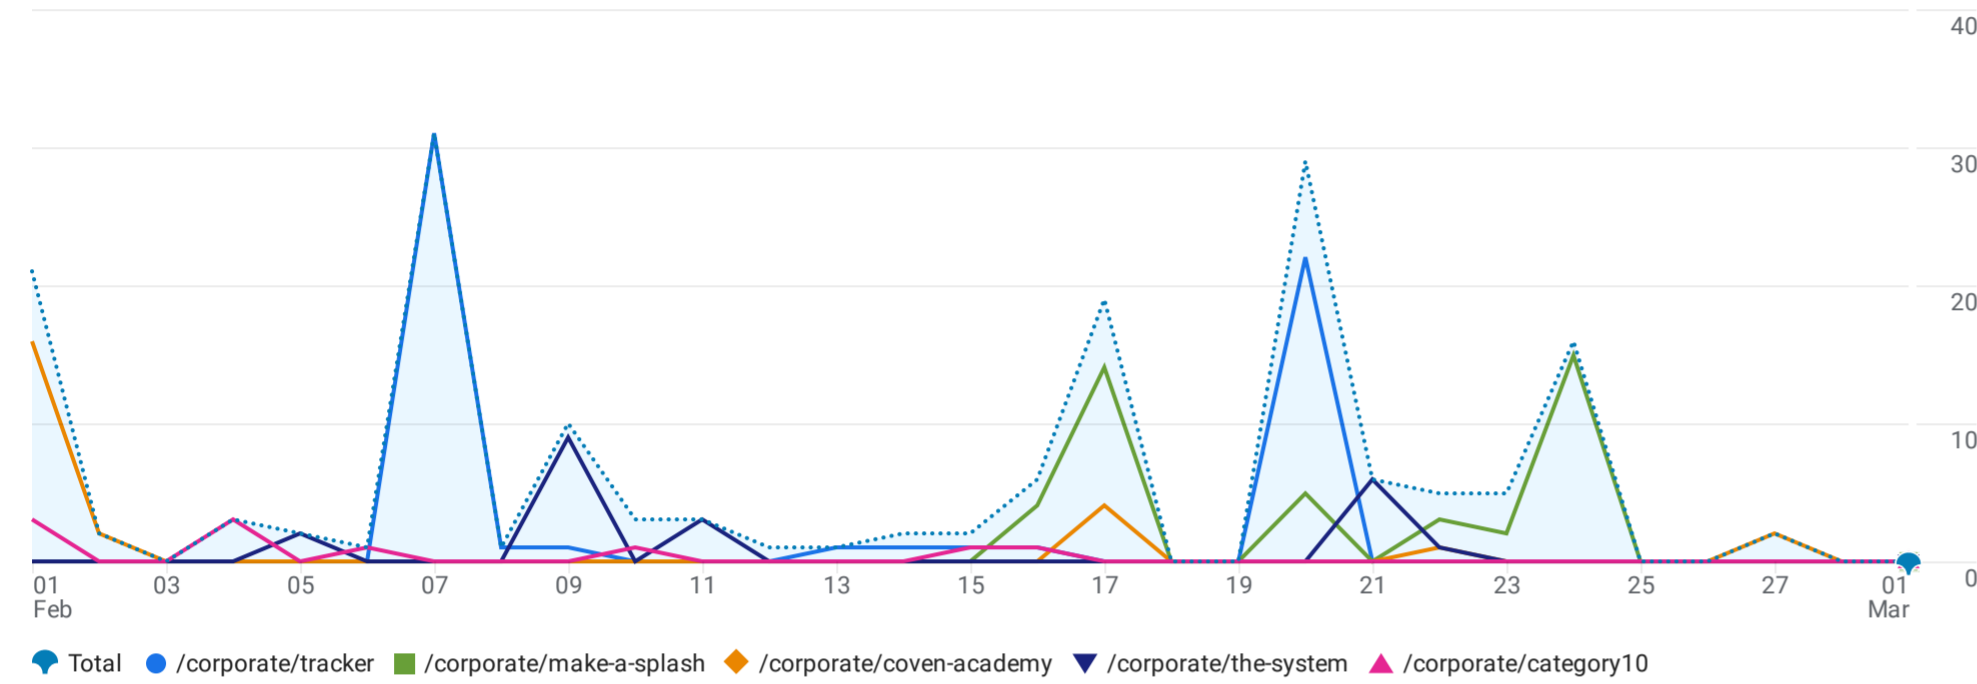

Pages and screens: Page path and screen class ✔ ▾

Add filter +

Views by Page path and screen class over time

Views by Page path and screen class

Plot rows

Search...

Rows per page: 10 ▾ 1-7 of 7

<input type="checkbox"/>	Page path and screen class ▾	+	↓ Views	Event count All events ▾	Total users
<input checked="" type="checkbox"/>	Total		171 2.79% of total	595 3.17% of total	105 4.56% of total
<input checked="" type="checkbox"/>	1 /corporate/tracker		59 (34.5%)	230 (38.66%)	55 (52.38%)
<input checked="" type="checkbox"/>	2 /corporate/make-a-splash		43 (25.15%)	140 (23.53%)	20 (19.05%)
<input checked="" type="checkbox"/>	3 /corporate/coven-academy		25 (14.62%)	77 (12.94%)	11 (10.48%)
<input checked="" type="checkbox"/>	4 /corporate/the-system		21 (12.28%)	70 (11.76%)	14 (13.33%)
<input checked="" type="checkbox"/>	5 /corporate/category10		10 (5.85%)	38 (6.39%)	3 (2.86%)
<input type="checkbox"/>	6 /corporate/mink-golden		8 (4.68%)	21 (3.53%)	1 (0.95%)
<input type="checkbox"/>	7 /corporate/snowflakes2		5 (2.92%)	19 (3.19%)	3 (2.86%)