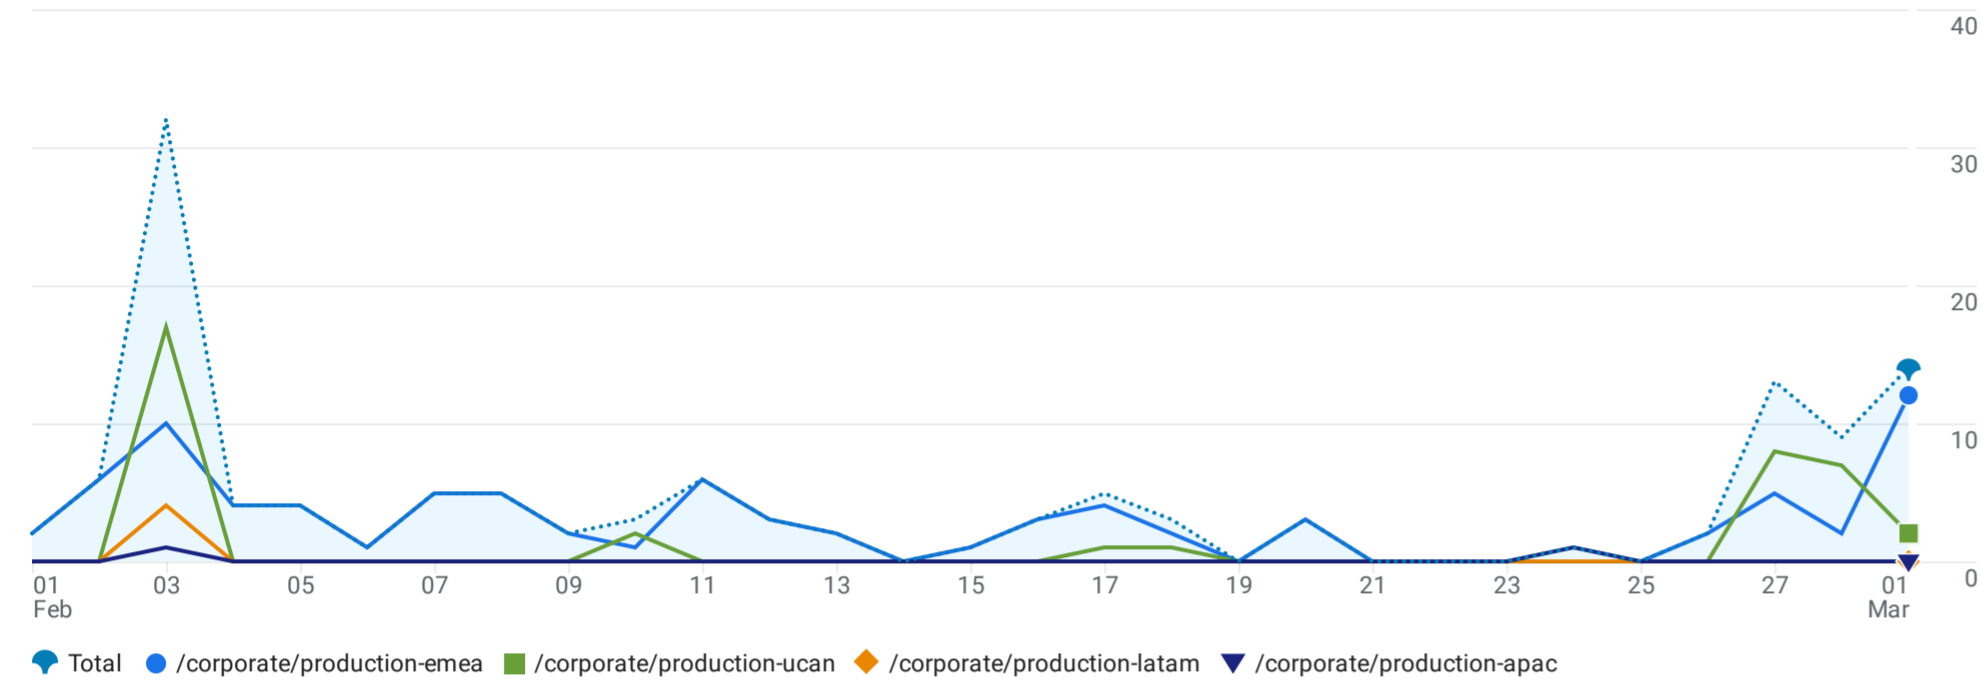

Pages and screens: Page path and screen class

Add filter

Views by Page path and screen class over time

Views by Page path and screen class

Plot rows

Search...

Rows per page: 10 1-4 of 4

	Page path and screen class	Views	Event count	Total users
			All events	
<input checked="" type="checkbox"/>	Total	129 2.1% of total	494 2.63% of total	90 3.91% of total
<input checked="" type="checkbox"/>	1 /corporate/production-emea	85 (65.89%)	348 (70.45%)	77 (85.56%)
<input checked="" type="checkbox"/>	2 /corporate/production-ucan	38 (29.46%)	126 (25.51%)	15 (16.67%)
<input checked="" type="checkbox"/>	3 /corporate/production-latam	4 (3.1%)	12 (2.43%)	1 (1.11%)
<input checked="" type="checkbox"/>	4 /corporate/production-apac	2 (1.55%)	8 (1.62%)	2 (2.22%)