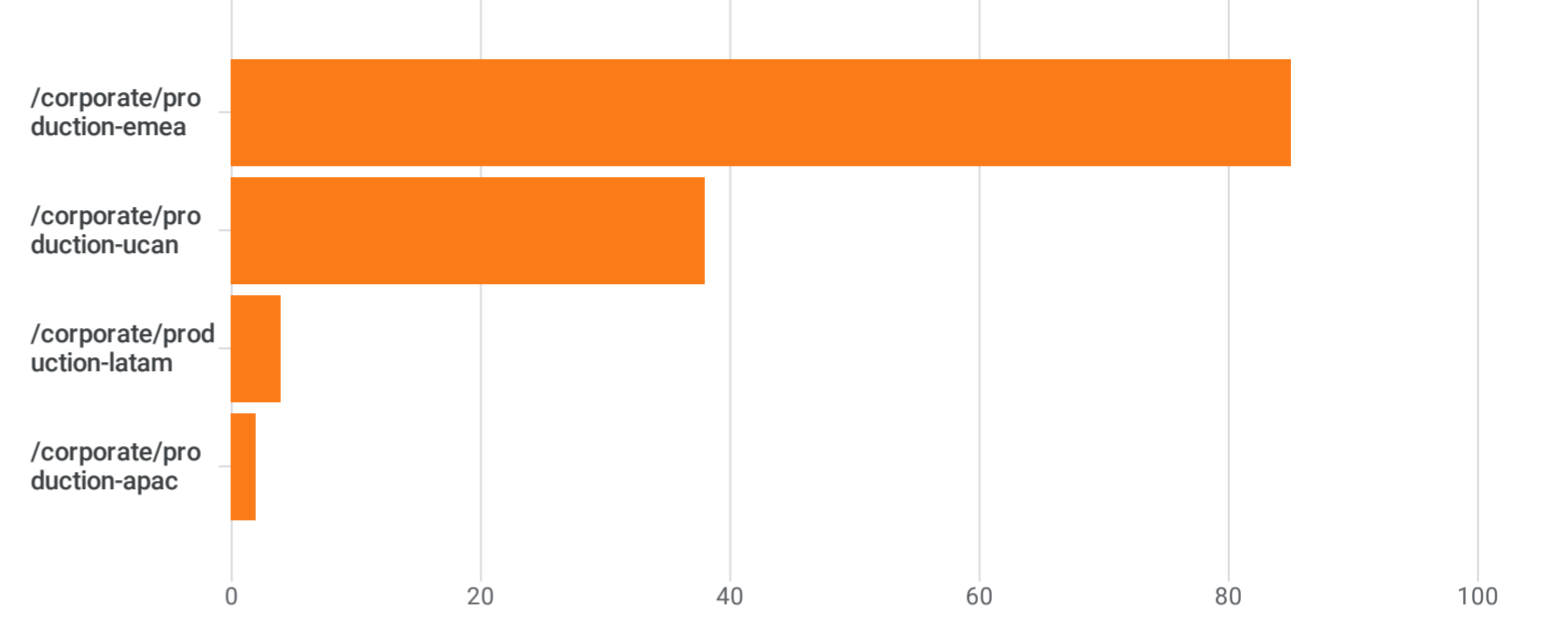

Pages and screens: Page path and screen class

Add filter

Views by Page path and screen class over time

Views by Page path and screen class

Plot rows

Search...

Rows per page: 10 1-4 of 4

	Page path and screen class	Views	Event count	Total users
			All events	
<input checked="" type="checkbox"/>	Total	129 2.1% of total	494 2.63% of total	90 3.91% of total
<input checked="" type="checkbox"/>	1 /corporate/production-emea	85 (65.89%)	348 (70.45%)	77 (85.56%)
<input checked="" type="checkbox"/>	2 /corporate/production-ucan	38 (29.46%)	126 (25.51%)	15 (16.67%)
<input checked="" type="checkbox"/>	3 /corporate/production-latam	4 (3.1%)	12 (2.43%)	1 (1.11%)
<input checked="" type="checkbox"/>	4 /corporate/production-apac	2 (1.55%)	8 (1.62%)	2 (2.22%)