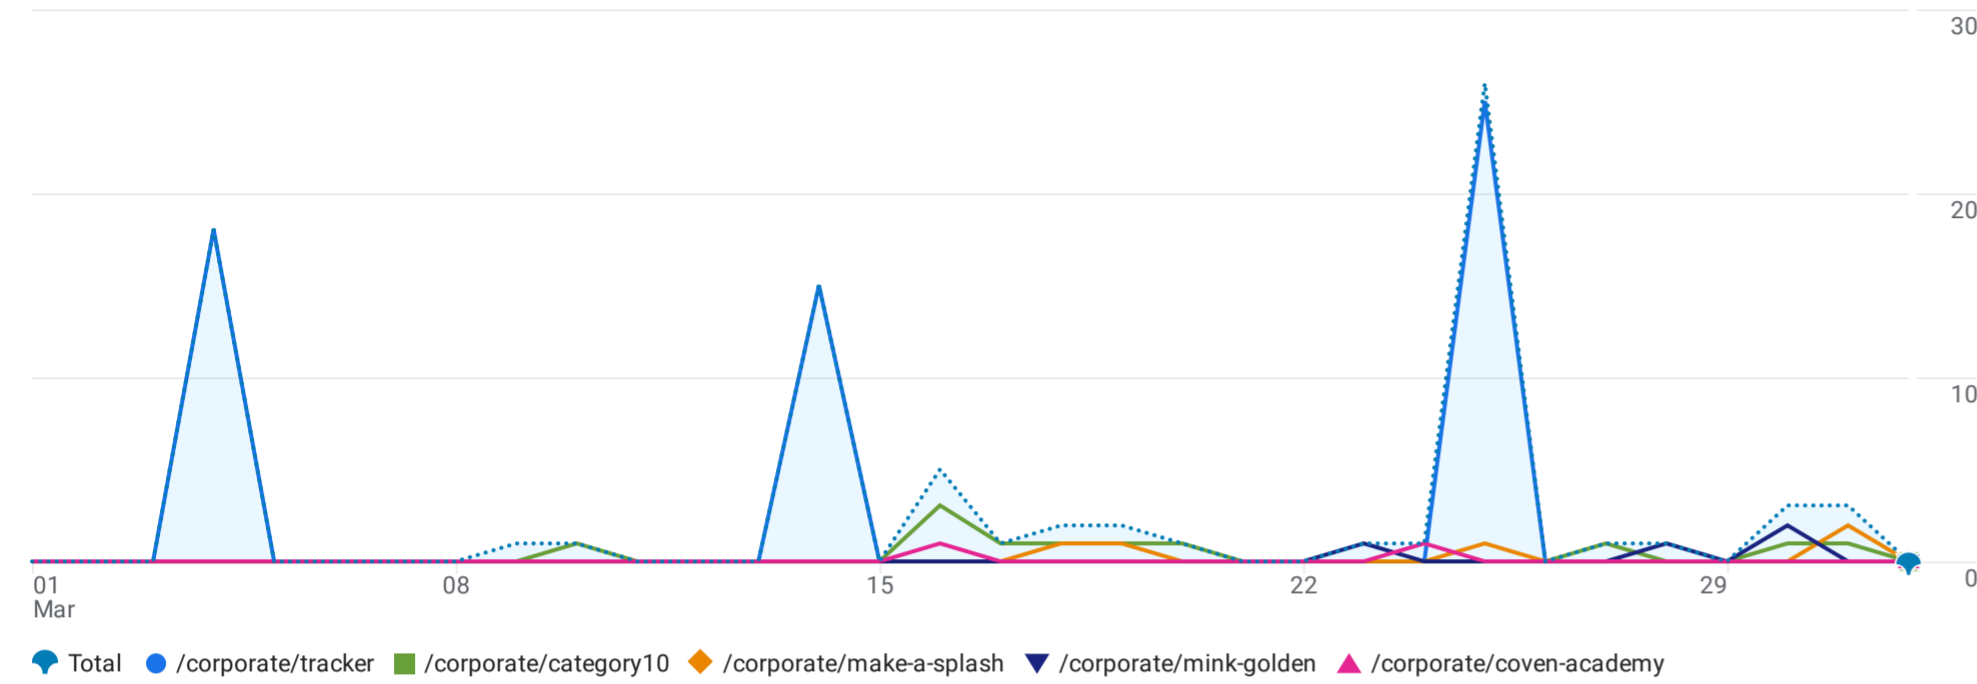

Page path and screen class

Custom Mar 1 - Apr 1, 2026

Pages and screens: Page path and screen class

Add filter

Views by Page path and screen class over time

Views by Page path and screen class

Plot rows		Search...	Rows per page: 10	1-6 of 6	
<input type="checkbox"/>	Page path and screen class		↓ Views	Event count All events	Total users
<input checked="" type="checkbox"/>	Total		82 1.38% of total	323 1.77% of total	70 2.73% of total
<input checked="" type="checkbox"/>	1 /corporate/tracker		58 (70.73%)	232 (71.83%)	58 (82.86%)
<input checked="" type="checkbox"/>	2 /corporate/category10		11 (13.41%)	35 (10.84%)	3 (4.29%)
<input checked="" type="checkbox"/>	3 /corporate/make-a-splash		5 (6.1%)	19 (5.88%)	4 (5.71%)
<input checked="" type="checkbox"/>	4 /corporate/mink-golden		4 (4.88%)	20 (6.19%)	2 (2.86%)
<input checked="" type="checkbox"/>	5 /corporate/coven-academy		2 (2.44%)	9 (2.79%)	2 (2.86%)
<input type="checkbox"/>	6 /corporate/snowflakes2		2 (2.44%)	8 (2.48%)	1 (1.43%)