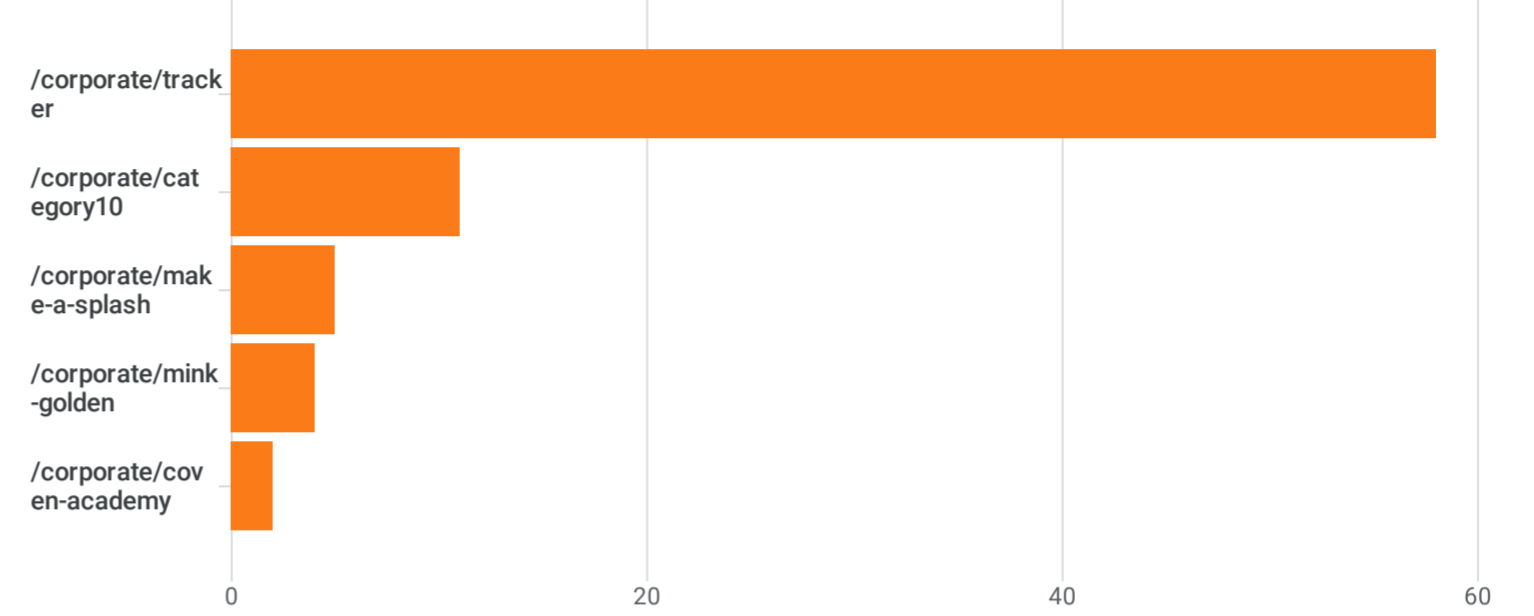

Page path and screen class

Custom Mar 1 - Apr 1, 2026

Pages and screens: Page path and screen class

Add filter

Views by Page path and screen class over time

Views by Page path and screen class

Plot rows		Search...	Rows per page: 10	1-6 of 6	
<input type="checkbox"/>	Page path and screen class		↓ Views	Event count All events	Total users
<input checked="" type="checkbox"/>	Total		82 1.38% of total	323 1.77% of total	70 2.73% of total
<input checked="" type="checkbox"/>	1 /corporate/tracker		58 (70.73%)	232 (71.83%)	58 (82.86%)
<input checked="" type="checkbox"/>	2 /corporate/category10		11 (13.41%)	35 (10.84%)	3 (4.29%)
<input checked="" type="checkbox"/>	3 /corporate/make-a-splash		5 (6.1%)	19 (5.88%)	4 (5.71%)
<input checked="" type="checkbox"/>	4 /corporate/mink-golden		4 (4.88%)	20 (6.19%)	2 (2.86%)
<input checked="" type="checkbox"/>	5 /corporate/coven-academy		2 (2.44%)	9 (2.79%)	2 (2.86%)
<input type="checkbox"/>	6 /corporate/snowflakes2		2 (2.44%)	8 (2.48%)	1 (1.43%)