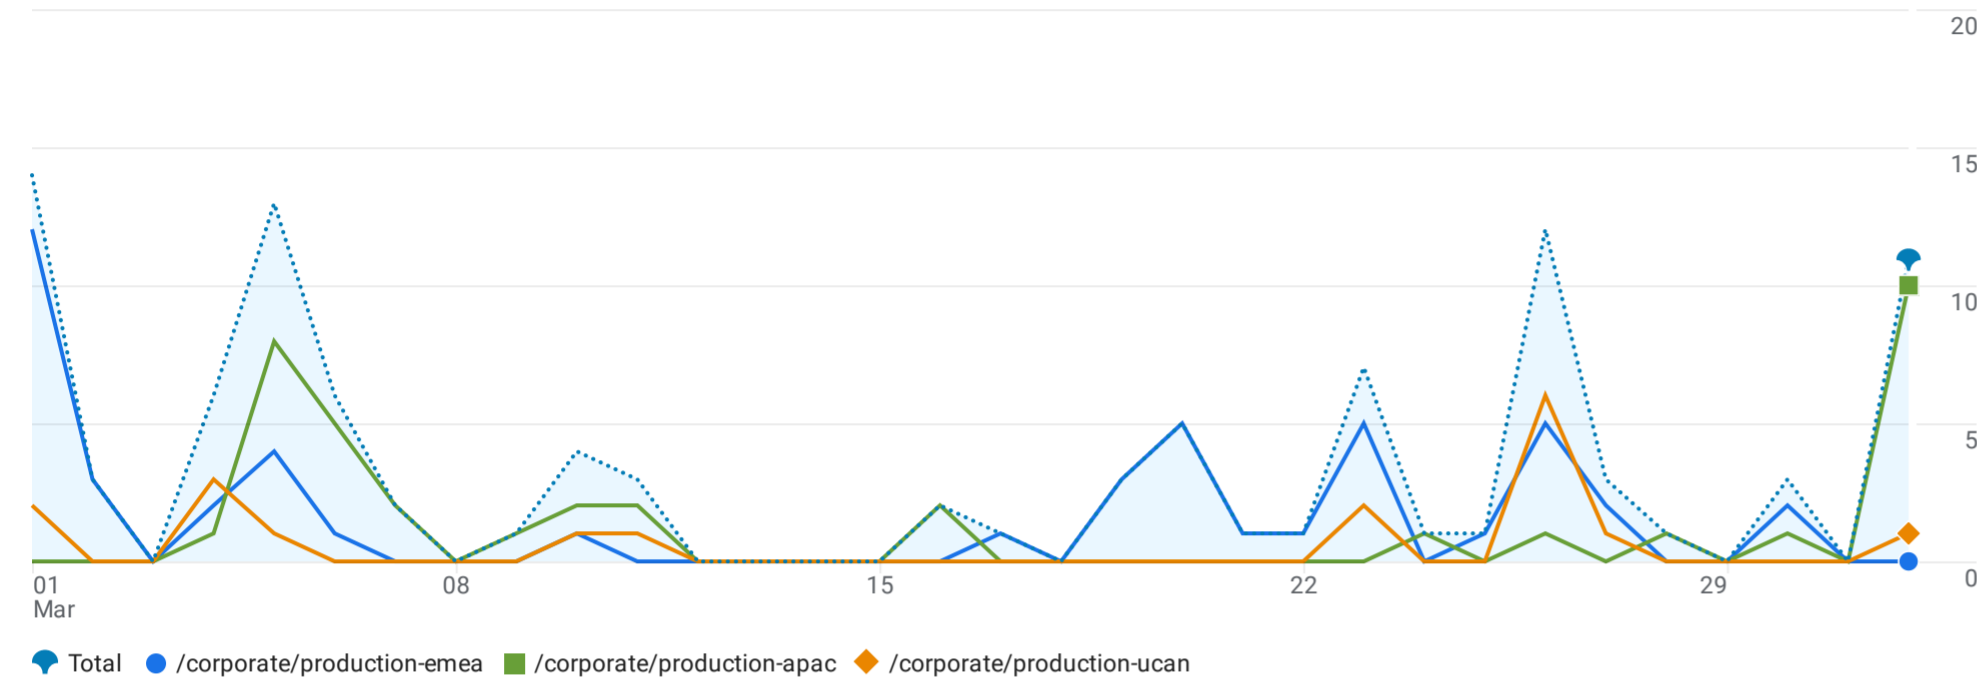

Pages and screens: Page path and screen class

Add filter

Views by Page path and screen class over time

Views by Page path and screen class

Plot rows

Search...

Rows per page: 10 1-3 of 3

	Page path and screen class	Views	Event count	Total users
		↓	All events	
<input checked="" type="checkbox"/>	Total	104 1.75% of total	395 2.17% of total	65 2.54% of total
<input checked="" type="checkbox"/>	1 /corporate/production-emea	49 (47.12%)	186 (47.09%)	38 (58.46%)
<input checked="" type="checkbox"/>	2 /corporate/production-apac	37 (35.58%)	130 (32.91%)	20 (30.77%)
<input checked="" type="checkbox"/>	3 /corporate/production-ucan	18 (17.31%)	79 (20%)	9 (13.85%)