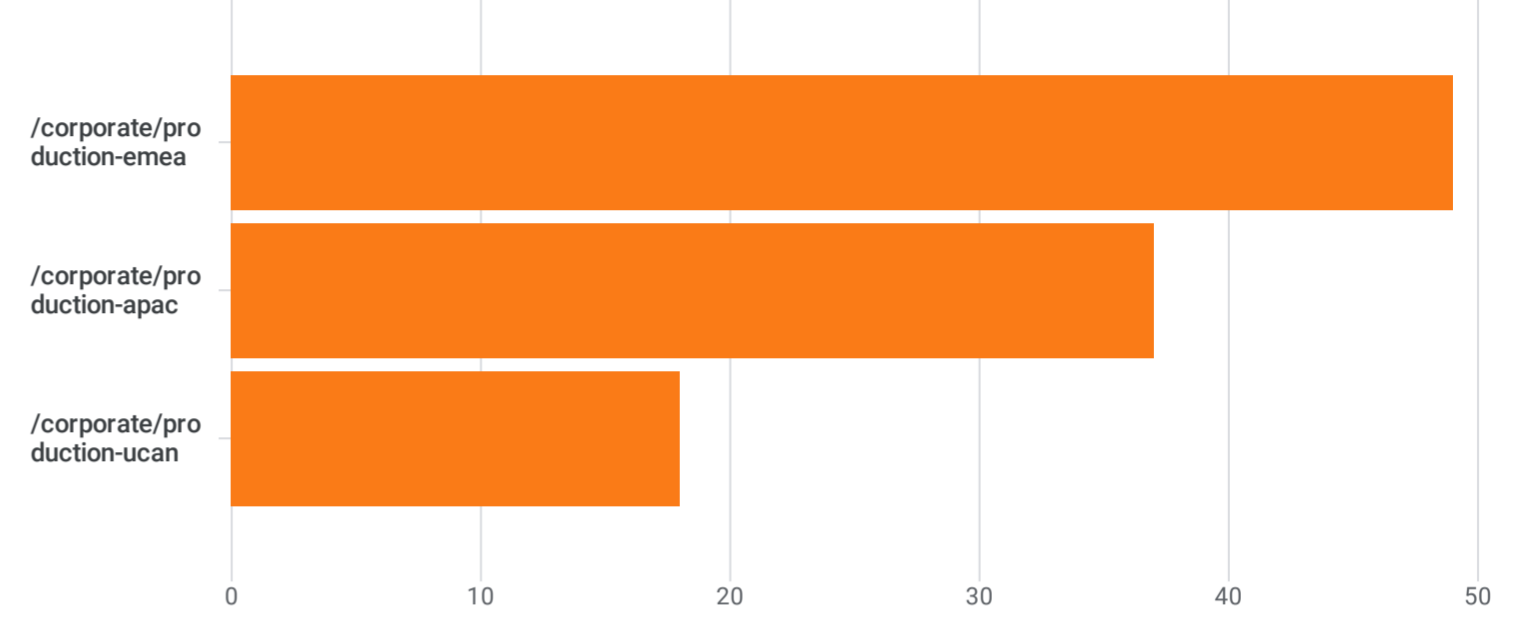

Pages and screens: Page path and screen class

Add filter

Views by Page path and screen class over time

Views by Page path and screen class

Plot rows

Search...

Rows per page: 10 1-3 of 3

	Page path and screen class	Views	Event count	Total users
		↓	All events	
<input checked="" type="checkbox"/>	Total	104 1.75% of total	395 2.17% of total	65 2.54% of total
<input checked="" type="checkbox"/>	1 /corporate/production-emea	49 (47.12%)	186 (47.09%)	38 (58.46%)
<input checked="" type="checkbox"/>	2 /corporate/production-apac	37 (35.58%)	130 (32.91%)	20 (30.77%)
<input checked="" type="checkbox"/>	3 /corporate/production-ucan	18 (17.31%)	79 (20%)	9 (13.85%)