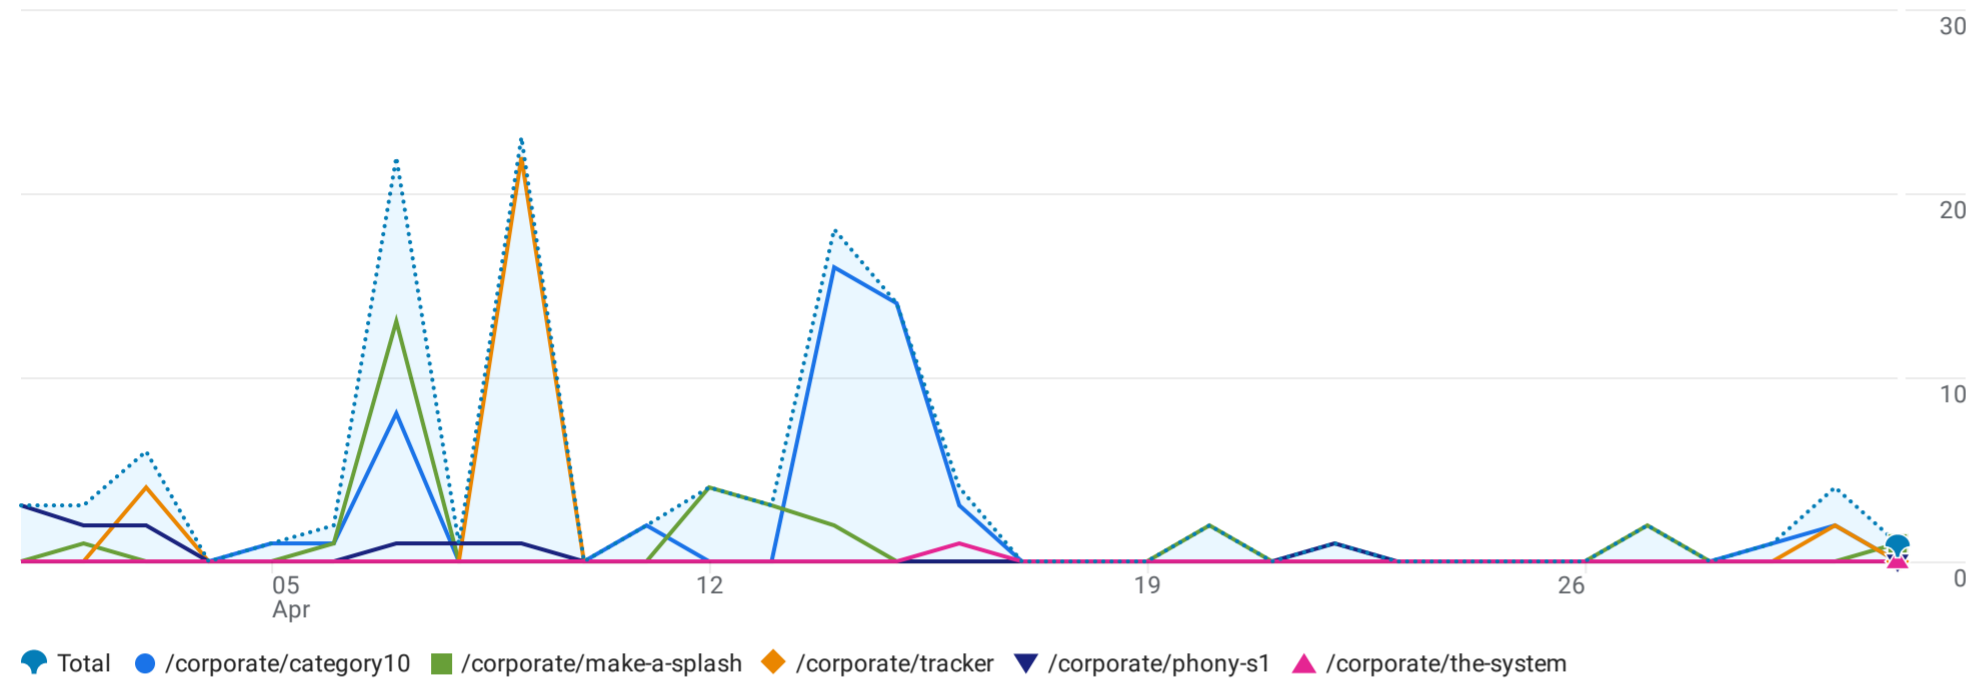

Pages and screens: Page path and screen class

Add filter

Views by Page path and screen class over time

Views by Page path and screen class

Plot rows		Search...	Rows per page: 10	1-5 of 5	
<input type="checkbox"/>	Page path and screen class		↓ Views	Event count All events	Total users
<input checked="" type="checkbox"/>	Total		117 2.02% of total	404 2.3% of total	70 2.74% of total
<input checked="" type="checkbox"/>	1 /corporate/category10		48 (41.03%)	161 (39.85%)	24 (34.29%)
<input checked="" type="checkbox"/>	2 /corporate/make-a-splash		29 (24.79%)	100 (24.75%)	13 (18.57%)
<input checked="" type="checkbox"/>	3 /corporate/tracker		28 (23.93%)	99 (24.5%)	25 (35.71%)
<input checked="" type="checkbox"/>	4 /corporate/phony-s1		11 (9.4%)	40 (9.9%)	8 (11.43%)
<input checked="" type="checkbox"/>	5 /corporate/the-system		1 (0.85%)	4 (0.99%)	1 (1.43%)