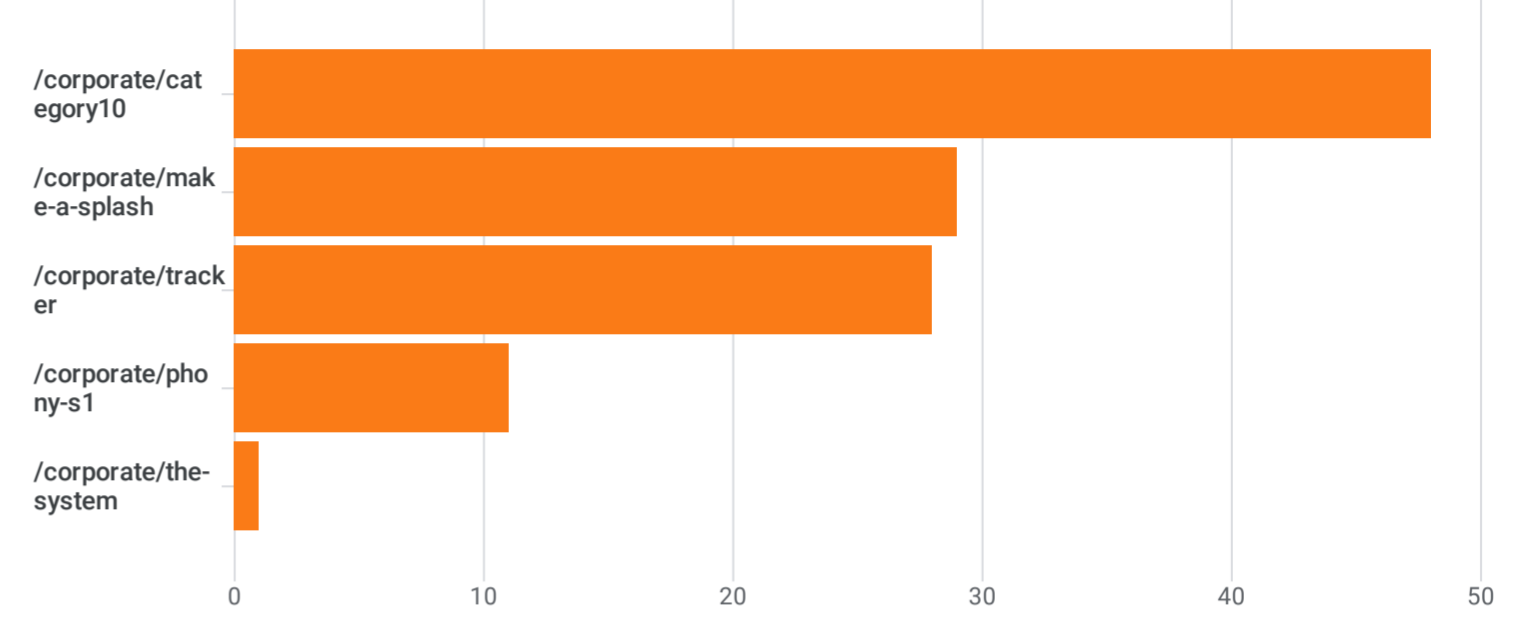

Pages and screens: Page path and screen class

Add filter

Views by Page path and screen class over time

Views by Page path and screen class

Plot rows		Search...	Rows per page: 10	1-5 of 5	
<input type="checkbox"/>	Page path and screen class		↓ Views	Event count All events	Total users
<input checked="" type="checkbox"/>	Total		117 2.02% of total	404 2.3% of total	70 2.74% of total
<input checked="" type="checkbox"/>	1 /corporate/category10		48 (41.03%)	161 (39.85%)	24 (34.29%)
<input checked="" type="checkbox"/>	2 /corporate/make-a-splash		29 (24.79%)	100 (24.75%)	13 (18.57%)
<input checked="" type="checkbox"/>	3 /corporate/tracker		28 (23.93%)	99 (24.5%)	25 (35.71%)
<input checked="" type="checkbox"/>	4 /corporate/phony-s1		11 (9.4%)	40 (9.9%)	8 (11.43%)
<input checked="" type="checkbox"/>	5 /corporate/the-system		1 (0.85%)	4 (0.99%)	1 (1.43%)