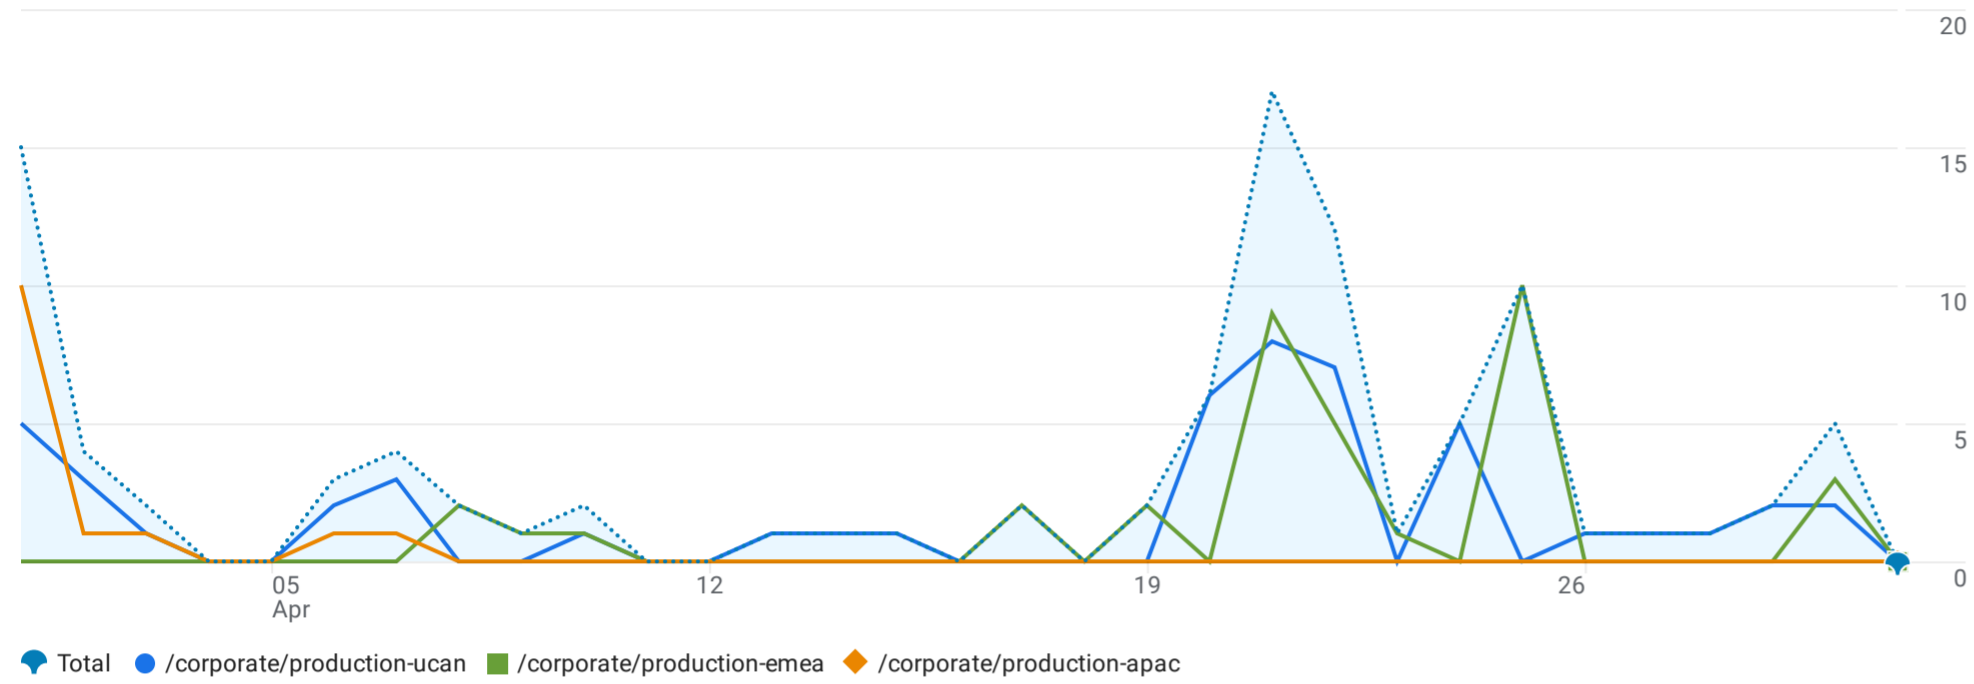

Page path and screen class

Custom Apr 1 - May 1, 2026

Pages and screens: Page path and screen class

Add filter

Views by Page path and screen class over time

Views by Page path and screen class

Plot rows		Search...	Rows per page: 10	1-3 of 3	
<input type="checkbox"/>	Page path and screen class		Views	Event count All events	Total users
<input checked="" type="checkbox"/>	Total		101 1.74% of total	371 2.11% of total	65 2.55% of total
<input checked="" type="checkbox"/>	1 /corporate/production-ucan		51 (50.5%)	201 (54.18%)	35 (53.85%)
<input checked="" type="checkbox"/>	2 /corporate/production-emea		36 (35.64%)	124 (33.42%)	24 (36.92%)
<input checked="" type="checkbox"/>	3 /corporate/production-apac		14 (13.86%)	46 (12.4%)	6 (9.23%)