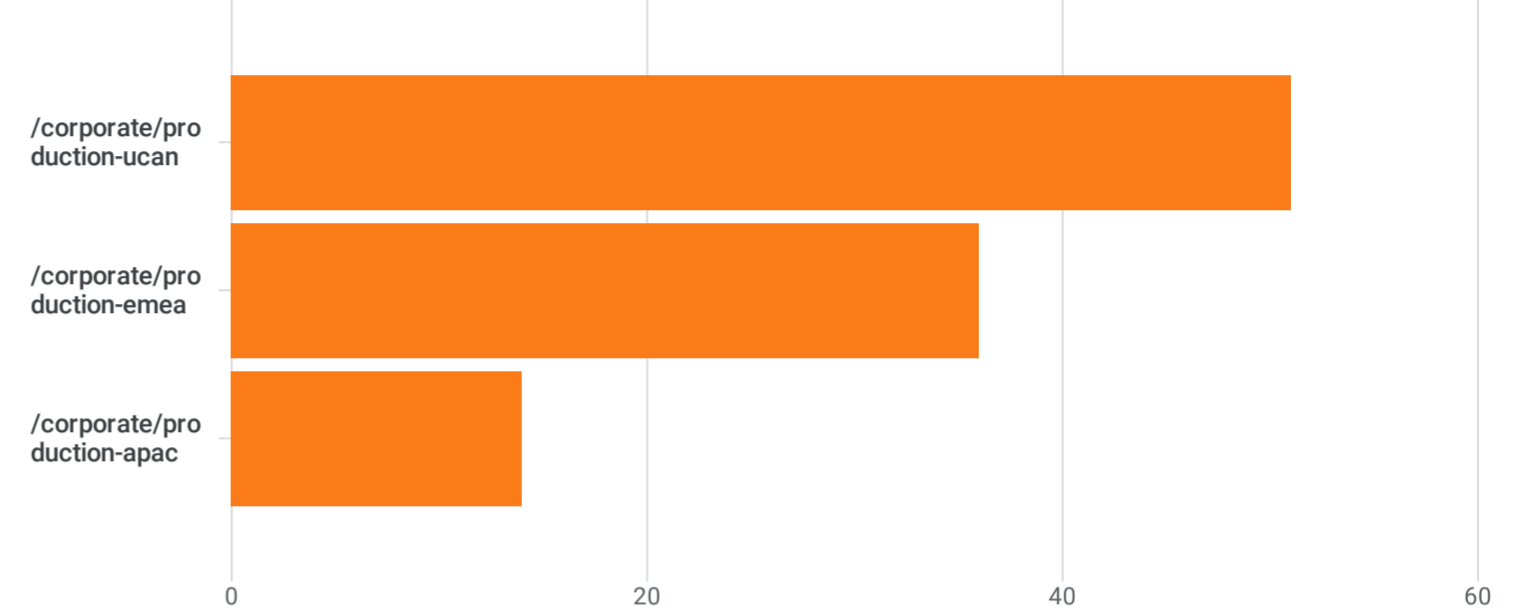

Page path and screen class

Custom Apr 1 - May 1, 2026

Pages and screens: Page path and screen class

Add filter

Views by Page path and screen class over time

Views by Page path and screen class

Plot rows		Search...	Rows per page: 10	1-3 of 3	
<input type="checkbox"/>	Page path and screen class		Views	Event count All events	Total users
<input checked="" type="checkbox"/>	Total		101 1.74% of total	371 2.11% of total	65 2.55% of total
<input checked="" type="checkbox"/>	1 /corporate/production-ucan		51 (50.5%)	201 (54.18%)	35 (53.85%)
<input checked="" type="checkbox"/>	2 /corporate/production-emea		36 (35.64%)	124 (33.42%)	24 (36.92%)
<input checked="" type="checkbox"/>	3 /corporate/production-apac		14 (13.86%)	46 (12.4%)	6 (9.23%)