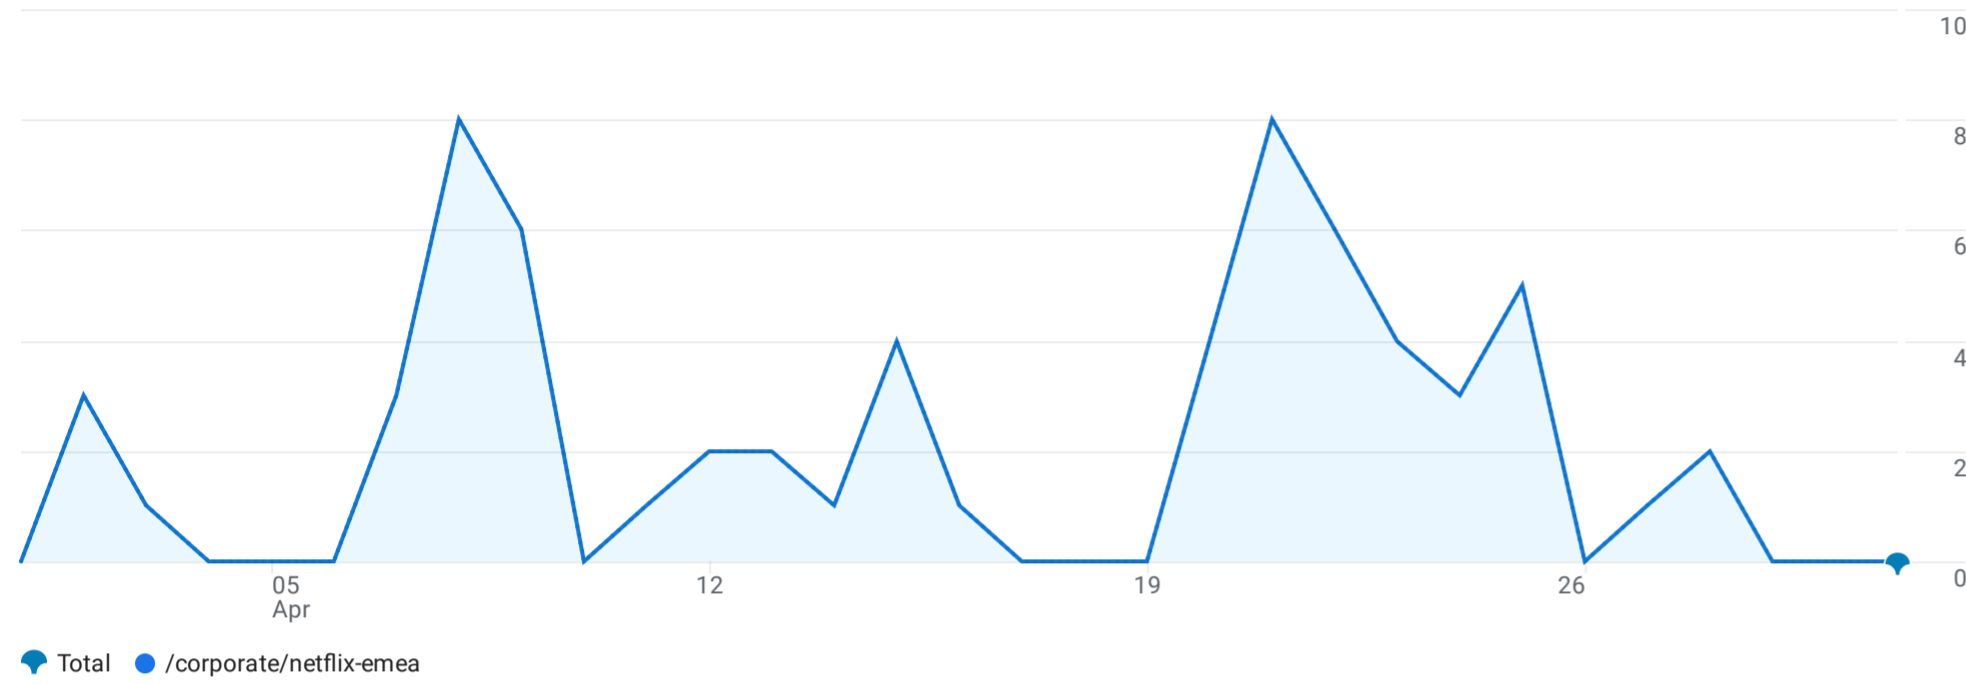

Page path and screen class Add comparison

Custom Apr 1 - May 1, 2026

Pages and screens: Page path and screen class

Add filter

Views by Page path and screen class over time

Views by Page path and screen class

Plot rows

Search...

Rows per page: 10 1-1 of 1

	Page path and screen class	Views	Event count	Total users
<input checked="" type="checkbox"/>	Total	65 1.12% of total	256 1.45% of total	43 1.68% of total
<input checked="" type="checkbox"/>	1 /corporate/netflix-emea	65 (100%)	256 (100%)	43 (100%)