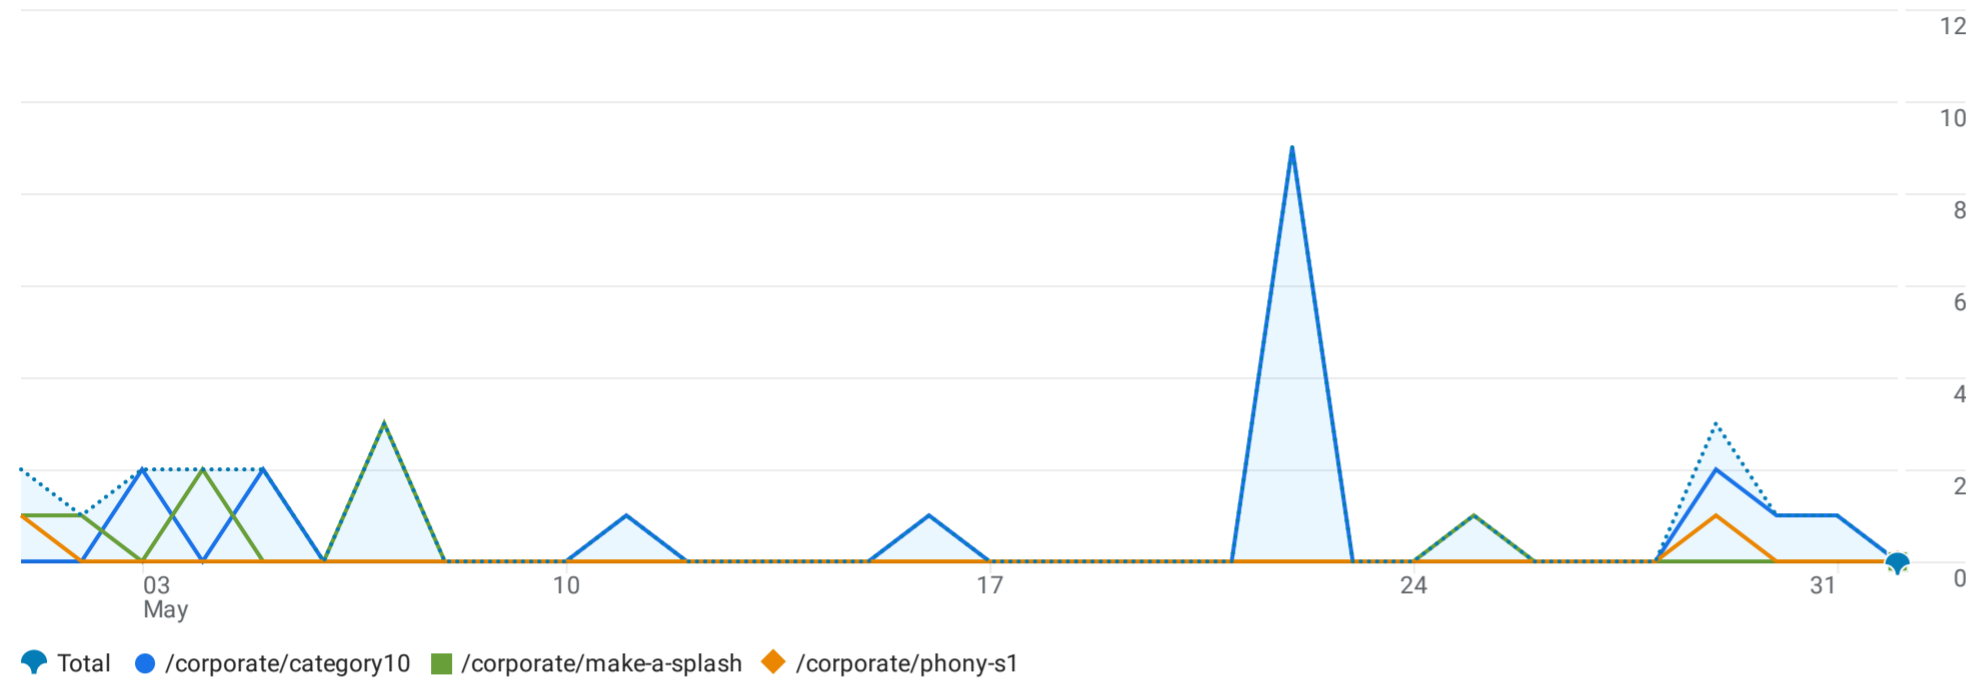

Page path and screen class Add comparison

Custom May 1 - Jun 1, 2026

Pages and screens: Page path and screen class

Add filter

Views by Page path and screen class over time

Views by Page path and screen class

Plot rows

Search...

Rows per page: 10 1-3 of 3

	Page path and screen class	Views	Event count	Total users
		↓	All events	
<input checked="" type="checkbox"/>	Total	29 0.44% of total	117 0.55% of total	16 0.48% of total
<input checked="" type="checkbox"/>	1 /corporate/category10	19 (65.52%)	73 (62.39%)	9 (56.25%)
<input checked="" type="checkbox"/>	2 /corporate/make-a-splash	8 (27.59%)	30 (25.64%)	6 (37.5%)
<input checked="" type="checkbox"/>	3 /corporate/phony-s1	2 (6.9%)	14 (11.97%)	1 (6.25%)