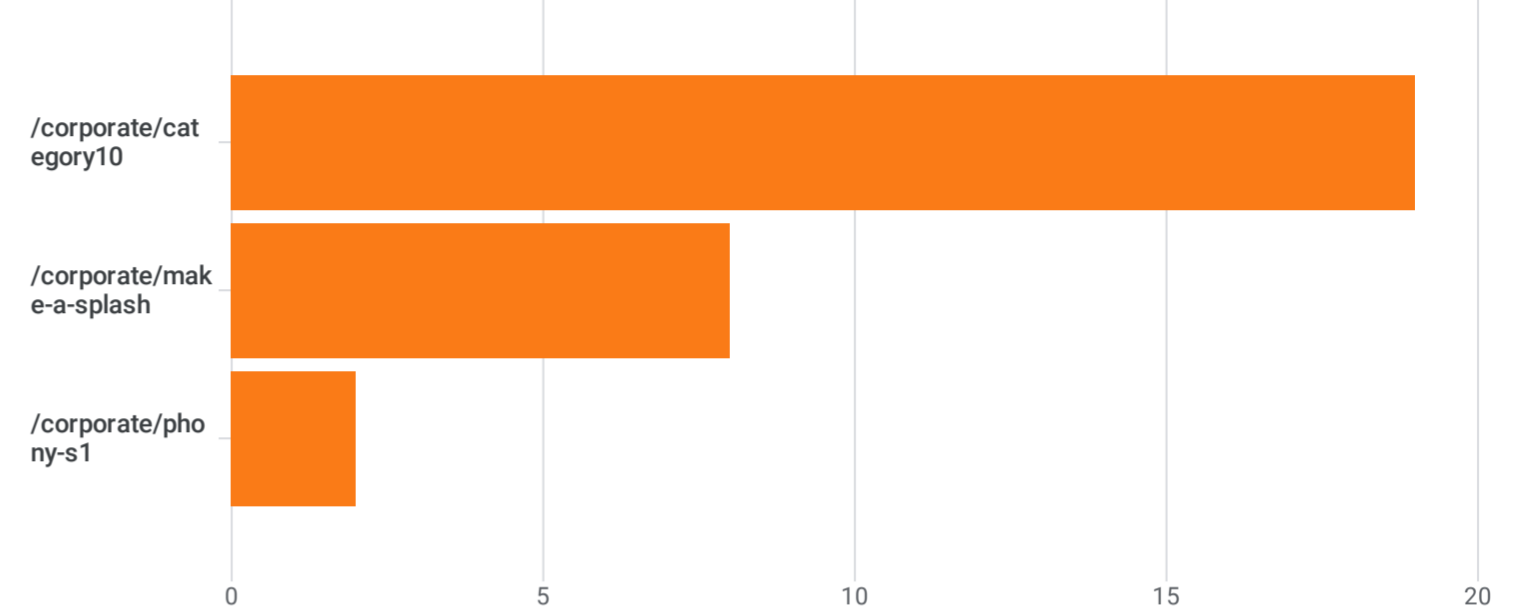

Page path and screen class Add comparison

Custom May 1 - Jun 1, 2026

Pages and screens: Page path and screen class

Add filter

Views by Page path and screen class over time

Views by Page path and screen class

Plot rows

Search...

Rows per page: 10 1-3 of 3

	Page path and screen class	Views	Event count	Total users
		↓	All events	
<input checked="" type="checkbox"/>	Total	29 0.44% of total	117 0.55% of total	16 0.48% of total
<input checked="" type="checkbox"/>	1 /corporate/category10	19 (65.52%)	73 (62.39%)	9 (56.25%)
<input checked="" type="checkbox"/>	2 /corporate/make-a-splash	8 (27.59%)	30 (25.64%)	6 (37.5%)
<input checked="" type="checkbox"/>	3 /corporate/phony-s1	2 (6.9%)	14 (11.97%)	1 (6.25%)