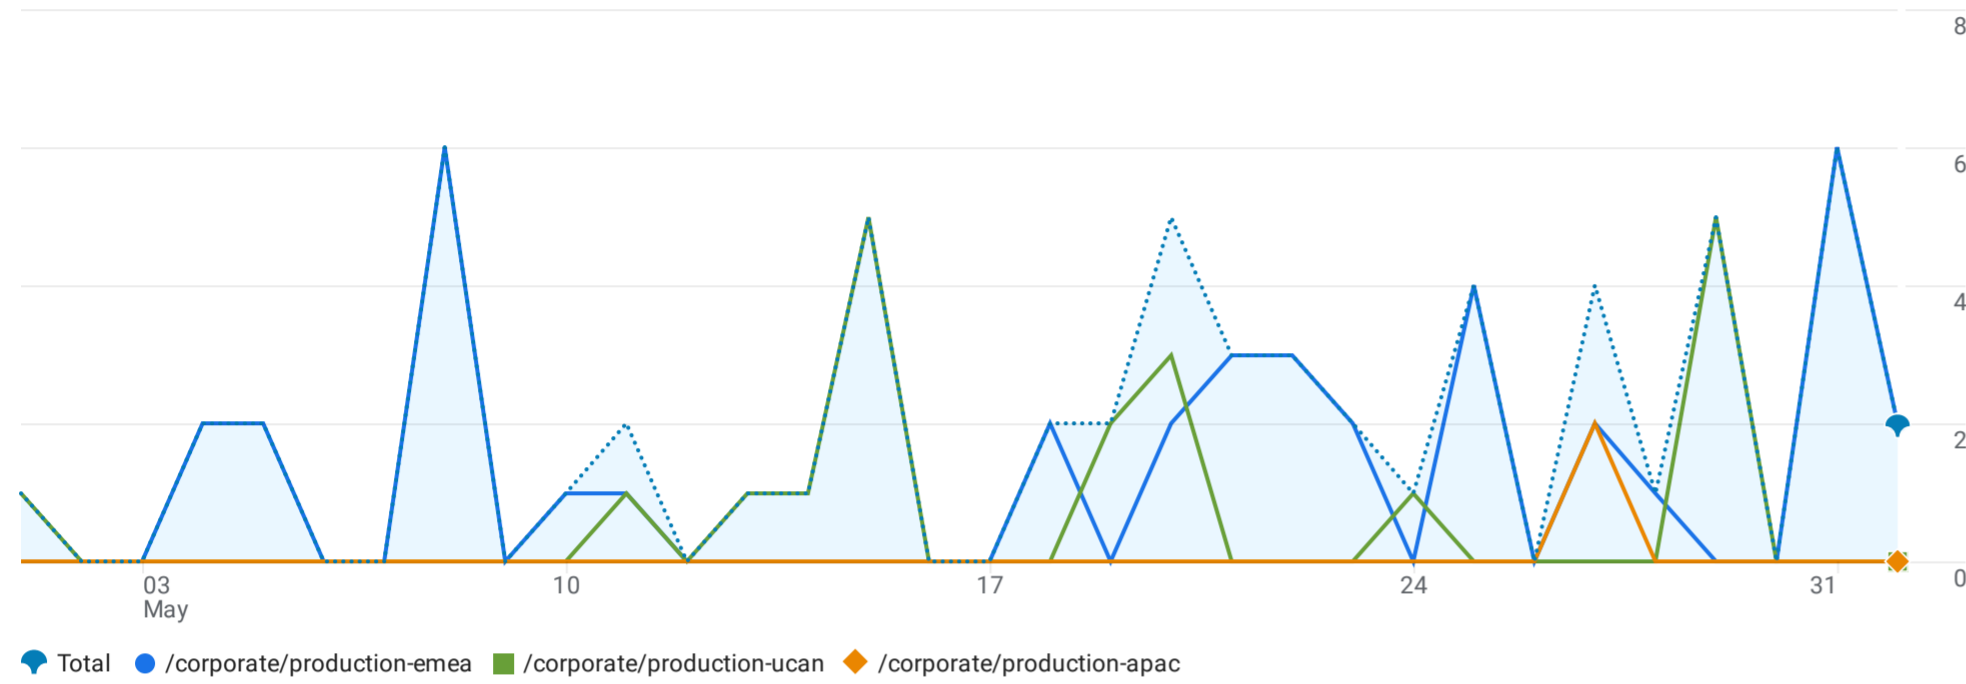

Page path and screen class

Custom May 1 - Jun 1, 2026

Pages and screens: Page path and screen class

Add filter

Views by Page path and screen class over time

Views by Page path and screen class

Plot rows		Search...	Rows per page: 10	1-3 of 3
<input type="checkbox"/>	Page path and screen class			
<input checked="" type="checkbox"/>	Total		61 0.92% of total	249 1.16% of total
<input checked="" type="checkbox"/>	1 /corporate/production-emea		39 (63.93%)	163 (65.46%)
<input checked="" type="checkbox"/>	2 /corporate/production-ucan		20 (32.79%)	80 (32.13%)
<input checked="" type="checkbox"/>	3 /corporate/production-apac		2 (3.28%)	6 (2.41%)