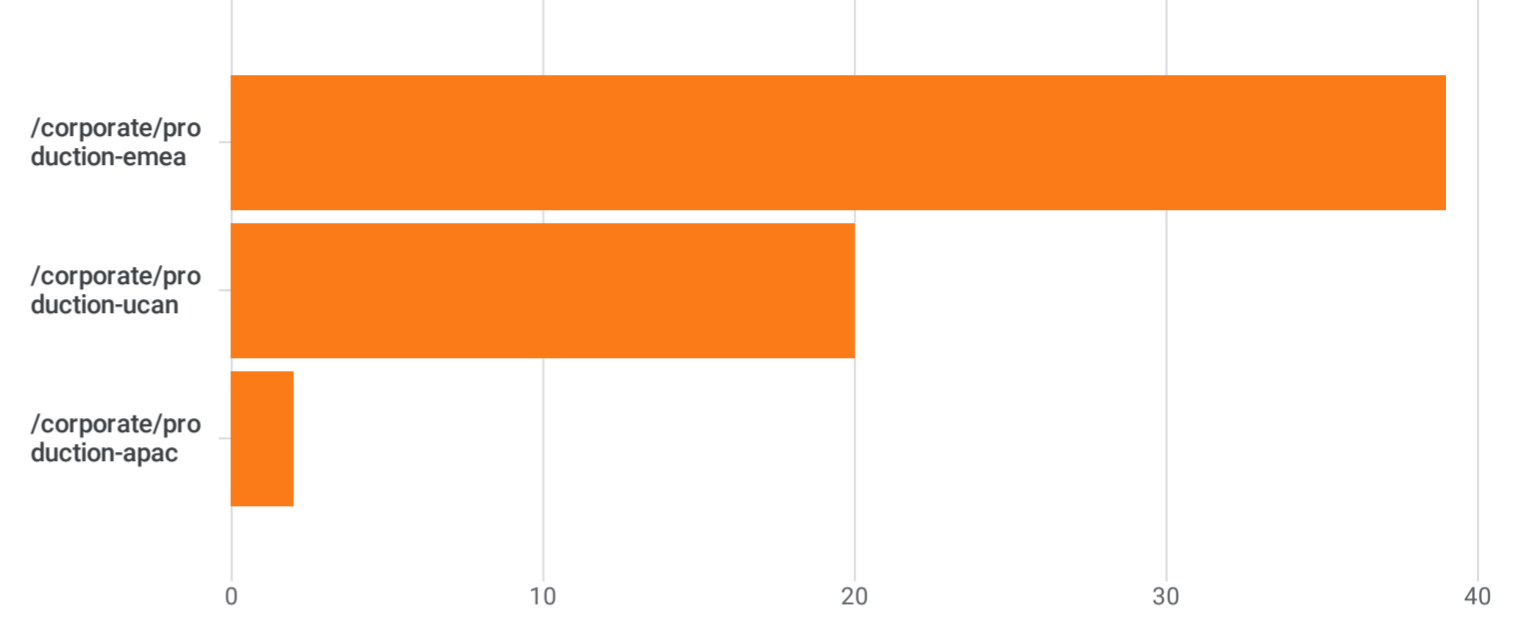

Page path and screen class

Custom May 1 - Jun 1, 2026

Pages and screens: Page path and screen class

Add filter

Views by Page path and screen class over time

Views by Page path and screen class

Plot rows		Search...	Rows per page: 10	1-3 of 3
<input type="checkbox"/>	Page path and screen class			
<input checked="" type="checkbox"/>	Total		61 0.92% of total	249 1.16% of total
<input checked="" type="checkbox"/>	1 /corporate/production-emea		39 (63.93%)	163 (65.46%)
<input checked="" type="checkbox"/>	2 /corporate/production-ucan		20 (32.79%)	80 (32.13%)
<input checked="" type="checkbox"/>	3 /corporate/production-apac		2 (3.28%)	6 (2.41%)