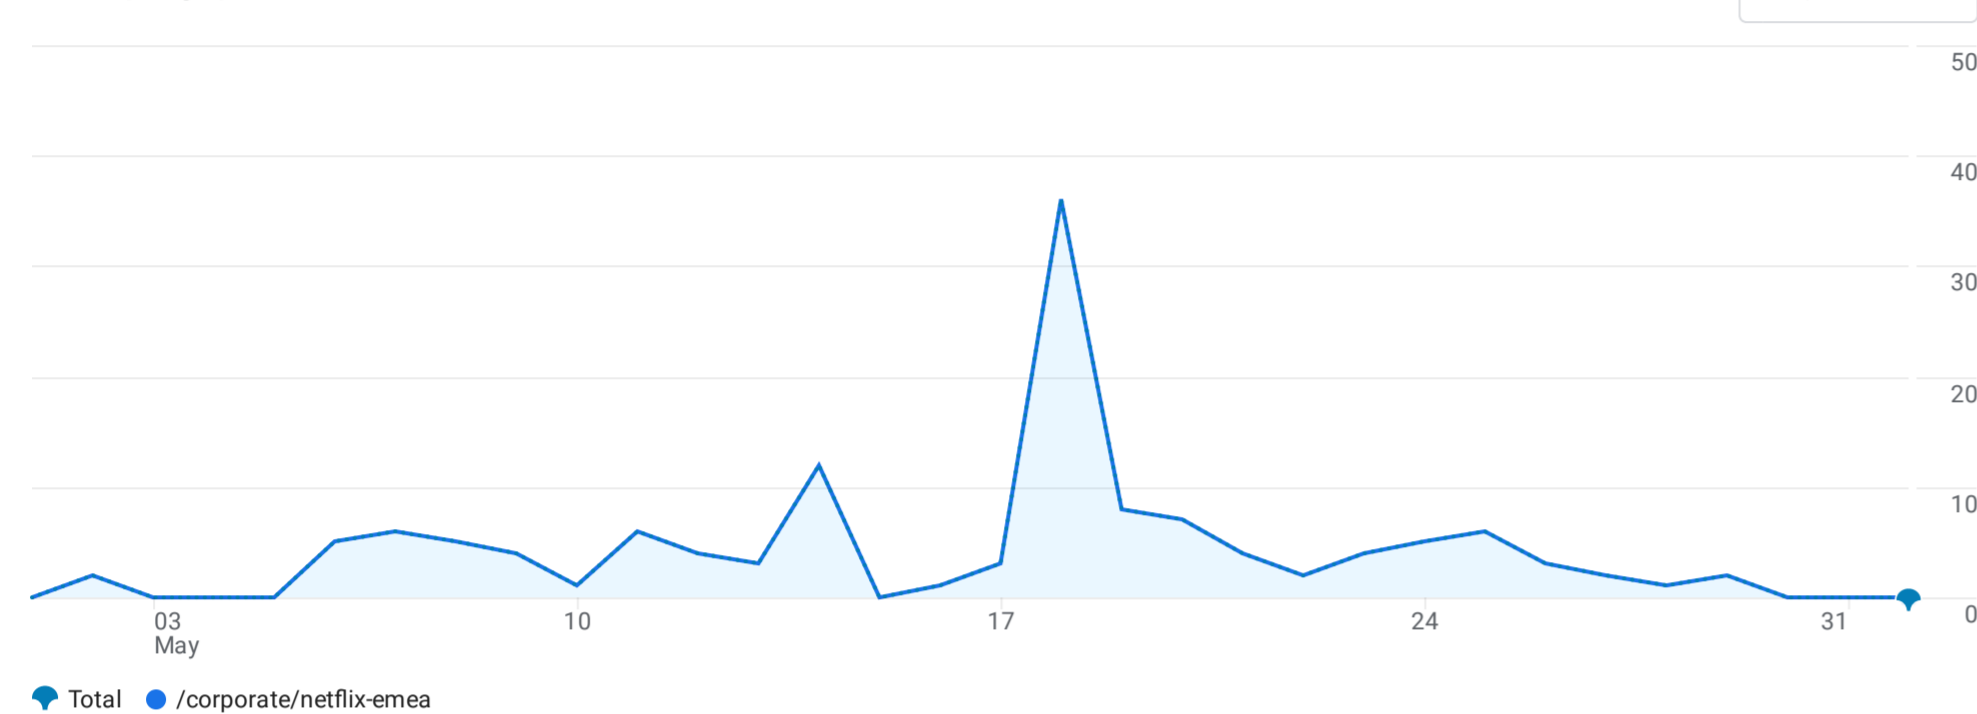

Page path and screen class Add comparison

Custom May 1 - Jun 1, 2026

Pages and screens: Page path and screen class

Add filter

Views by Page path and screen class over time

Views by Page path and screen class

Plot rows

Search...

Rows per page: 10 1-1 of 1

	Page path and screen class	Views	Event count All events	Total users
<input checked="" type="checkbox"/>	Total	132 1.99% of total	537 2.5% of total	54 1.61% of total
<input checked="" type="checkbox"/>	1 /corporate/netflix-emea	132 (100%)	537 (100%)	54 (100%)