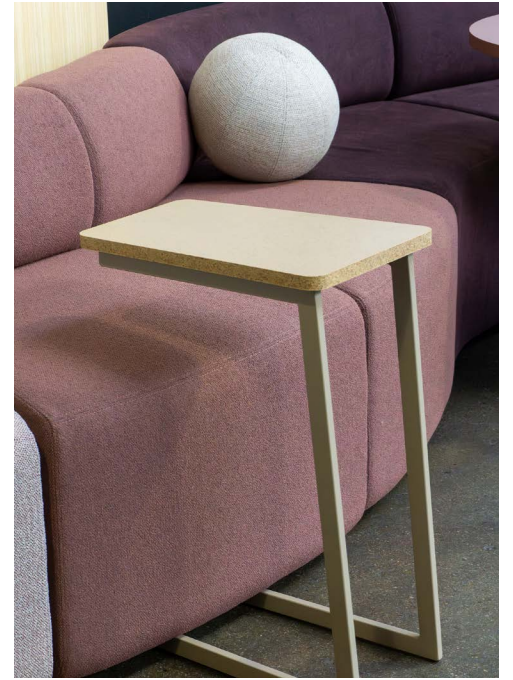

## **pit-board**

Made from at least 60% agricultural waste, Pit-Board is a solid, moisture-resistant bio-composite that needs no plywood or MDF substrate and requires no additional edge treatment.

We work closely with both Turkish and Greek Cypriot farmers, sourcing discarded olive pits from across the island. Each batch is blended by hand, giving every panel its own distinctive character and charm.

Dimensions  
1400mm x 1000mm x 18mm

Custom shapes/sizes available.

A woman with short, wavy grey hair is shown in profile, working in an olive grove. She is wearing a dark blue t-shirt and is reaching into the branches of an olive tree. The background is filled with dense, green olive leaves and branches, creating a textured and natural setting. The lighting is bright, suggesting a sunny day.

# products

**Natural  
Pit-board**

PB-001

**Charcoal  
Pit-board**

PB-002

**Soft-white  
Pit-board**

PB-003

ANDO

## **Versatility, designed for bold ideas**

Pit-Board is a versatile material suitable for multiple industries. It's ideal for countertops, shelving, and panels in hospitality, office, and residential design. In retail, it enhances visual displays, windows, and furniture, while in events and exhibitions, it's used for plinths, counters, signage, and partitions. It also supports sustainable, modular furniture designed for disassembly.