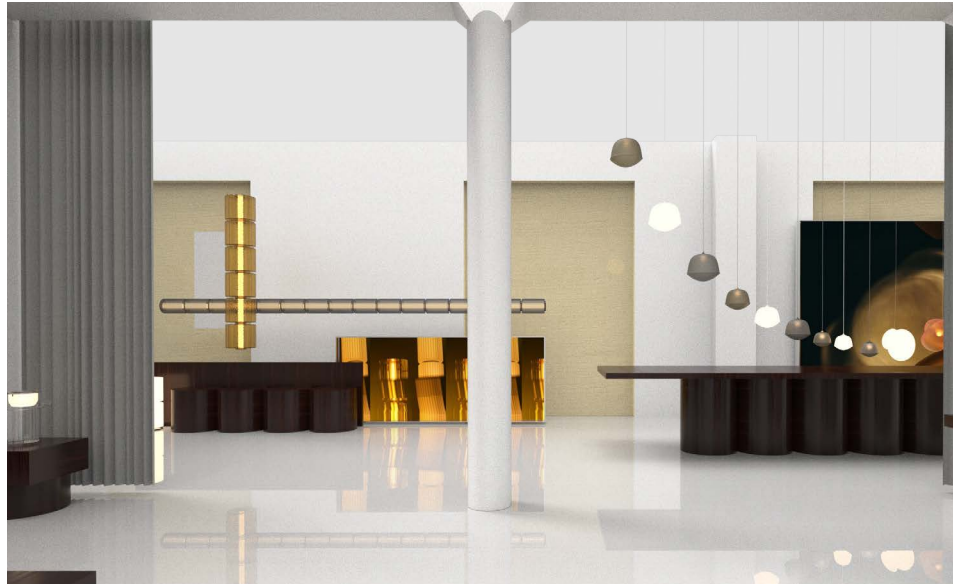

A—N—D

1951 FRANKLIN ST
VANCOUVER, B.C.
CANADA V5L 0C7

WWW.A-N-D.COM
+ 1 604 563 6938
INFO@A-N-D.COM

May 15, 2026

FOR IMMEDIATE RELEASE

A—N—D OPENS PERMANENT COPENHAGEN FLAGSHIP

A—N—D

*3*days*of*design

During 3daysofdesign, A-N-D will debut its first European flagship as a natural extension, co-existing in Vancouver and Copenhagen.

Layers unfold through a multi-floor exhibition titled North Quarters, showcasing Canadian design with curated timeless series as well as recent additions.

Upon entry, the main floor consists of a dispersed, gallery-like curation of pieces. A figurative necklace of glass Contour and Pebble pendants is strung the length of a 10-foot dining table designed by fellow exhibitor Christian Woo. Standing light boxes emphasize the brand photography with grandeur. Below, the basement remains in its original materials, now housing floor lamps, wall sconces, and product prototypes for a more hands-on experience for guests. Sitting on the top—the third floor—you will find an idyllic respite point. A symphony of Column floor lamps stand in rows, and a Vale wall cascades light downwards onto La Marzocco's espresso machines, from which visitors are encouraged to order coffee—a nod to last year's Cafe A-N-D Bar exhibition.