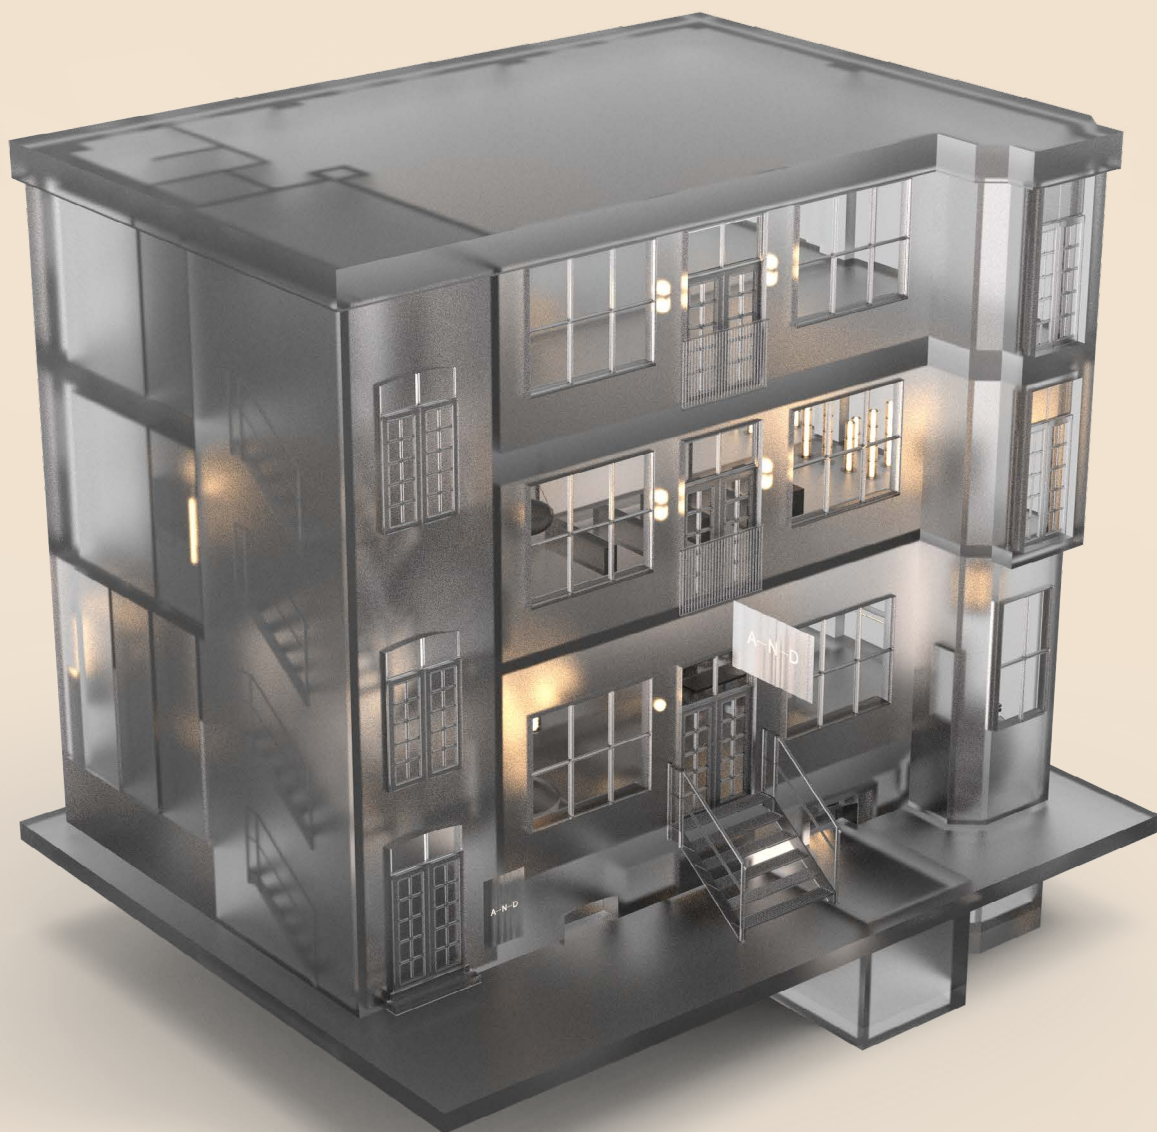

A—N—D ————— 3daysofdesign

A-N-D OPENS PERMANENT COPENHAGEN FLAGSHIP

JUNE 10–12, 2026 ————— 10.00–19.00
SANKT PEDERS STRÆDE 45B ————— 1453 COPENHAGEN, DENMARK

A—N—D

1951 FRANKLIN ST
VANCOUVER, B.C.
CANADA V5L 0C7

Layers unfold through a multi-floor exhibition titled North Quarters, showcasing Canadian design with curated timeless series as well as recent additions.

Upon entry, the main floor consists of a dispersed, gallery-like curation of pieces. A figurative necklace of glass Contour and Pebble pendants is strung the length of a 10-foot dining table designed by fellow exhibitor Christian Woo. Standing light boxes emphasize the brand photography with grandeur. Below, the basement remains in its original materials, now housing floor lamps, wall sconces, and product prototypes for a more hands-on experience for guests. Sitting on the top—the third floor—you will find an idyllic respite point. A symphony of Column floor lamps stand in rows, and a Vale wall cascades light downwards onto La Marzocco's espresso machines, from which visitors are encouraged to order coffee—a nod to last year's Cafe A-N-D Bar exhibition.