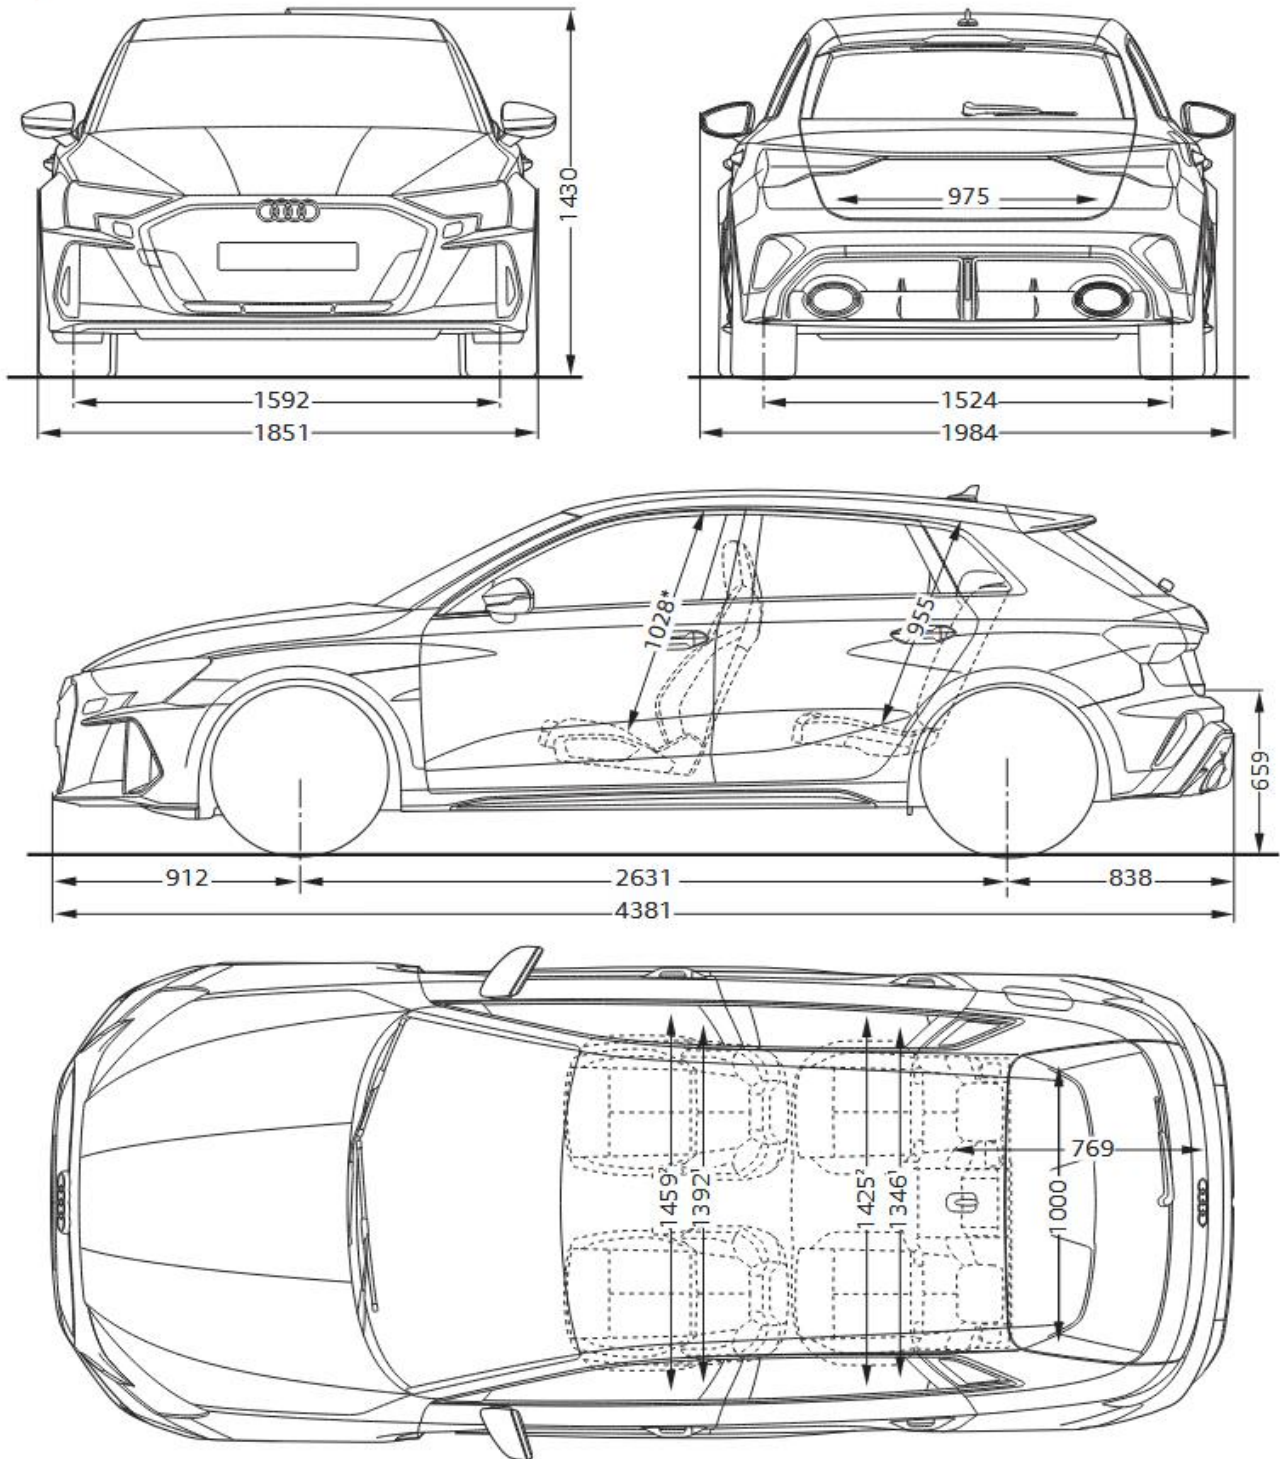

Dimensions

¹ Breite Schulterraum / Shoulder width

² Breite Ellbogenraum / Elbow width

* maximaler Kopfraum / Maximum headroom

Angaben in Millimeter / Dimensions in millimeters

Angabe der Abmessungen bei Fahrzeugleergewicht / Dimensions of vehicle unloaded

Bei den angegebenen Werten handelt es sich um auf Datenbasis ermittelte Nominalwerte. Sie basieren auf zum Zeitpunkt der Ermittlung vorliegenden Datenständen und definierter Ausstattungsvariante.

The indicated values are data based nominal values. They refer to the present data sets at the date of the determination and a defined set of equipment