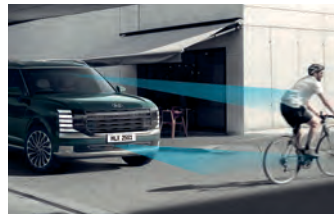

The all-new PALISADE includes Vehicle-to-Load technology to power your lifestyle, from laptops to camping equipment, no matter where you are with the V2L plug.

Safety Features

Blind Spot Collision-Avoidance

Blind-Spot View Monitor

Forward Collision-Avoidance

Lane Keep Assist

Safety comes first.

The all-new PALISADE puts safety first, with Hyundai SmartSense™ technology working seamlessly in the background to keep you and your passengers confident on every journey. From lane-keeping and blind-spot monitoring to advanced parking assistance, the PALISADE combines intelligent systems with a reassuring presence.