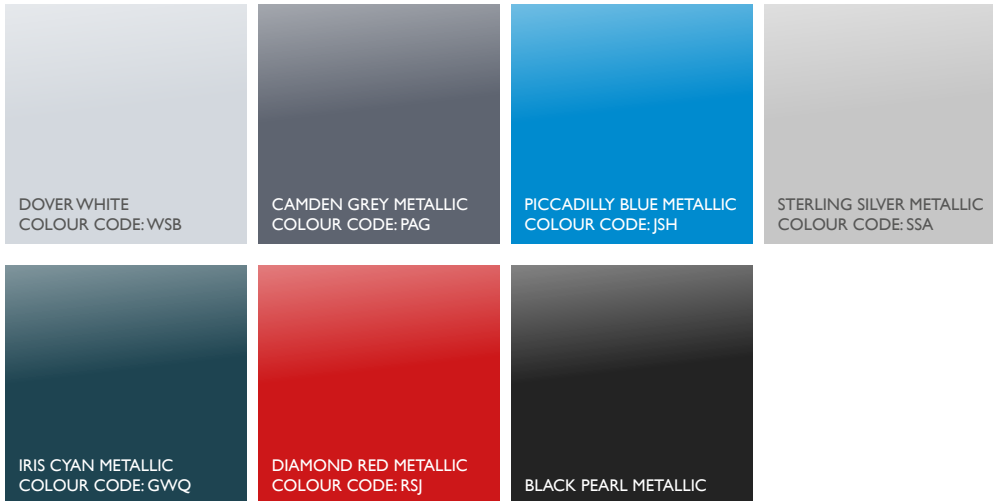

** Range figure is based on WLTP (Worldwide Harmonized Light Vehicle Test Procedure) static laboratory combined average city and highway cycle test. Figures stated for the purposes of comparison amongst vehicles tested to the same technical procedures only. Actual real world driving results will vary depending on a combination of driving style, type of journey, vehicle configuration, battery age and condition, use of vehicle features (such as heating and air conditioning), as well as operating, environmental and climate conditions.

* I MG iSMART is provided as a complimentary service for the first 12 months from your purchase date of a new MG vehicle. After this period, you are responsible for payment of any service or licence charges MG may introduce. If charges are implemented, you will receive at least 60 days' notice

Colours in this brochure may vary to those on the vehicle.