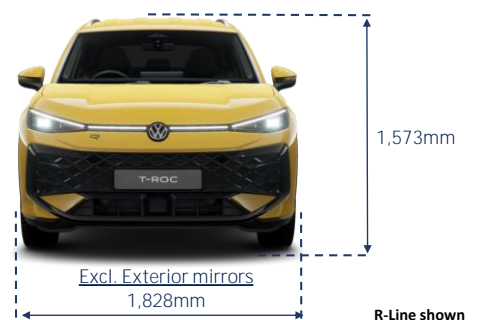

Technical Data	Life	R-Line Launch Edition
Engine Type	4-Cylinder inline mild hybrid Turbo	4-Cylinder inline mild hybrid Turbo
Battery	48V Lithium-ion	48V Lithium-ion
Fuel Type	Petrol (Minimum 95 RON)	Petrol (Minimum 95 RON)
Cubic Capacity (cc)	1,498	1,498
Maximum Power (kW) @ rpm	110kW (5,000rpm - 6,000rpm)	110kW (5,000rpm - 6,000rpm)
Maximum Torque (Nm) @ rpm	250Nm (1,500rpm - 3,500rpm)	250Nm (1,500rpm - 3,500rpm)
Drivetrain	Front Wheel Drive	Front Wheel Drive
Transmission	7 Speed DSG	7 Speed DSG
Tare weight (kg)	1,525kg	1,534kg
Maximum Towing Capacity 12% gradient (Braked / Unbraked)	1,500kg / 730kg	1,500kg / 730kg
Luggage capacity (L) [Rear seats upright, rear bench forward / rear seats folded]	475L / 1,350L	475L / 1,350L
Fuel tank capacity (L, approx.)	50L	50L
Combined Fuel consumption (L/100km), 3P-WLTP converted§	5.6	5.6
Combined CO₂ emissions (g/km), 3P-WLTP converted§	126	126
Emission standard	EU6e (WLTP)	EU6e (WLTP)
Start/stop system with generative braking	●	●
5 year / 150,000 km (whichever occurs first) mechanical warranty, 5 year VW roadside assistance and 12 year anti-corrosion warranty	●	●
Volkswagen Service Plan - Scheduled Servicing for 3 years or up to 45,000km (whichever occurs first)	●	●