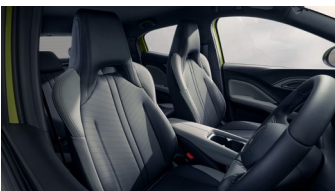

INTERIOR COLOUR

Black & Grey