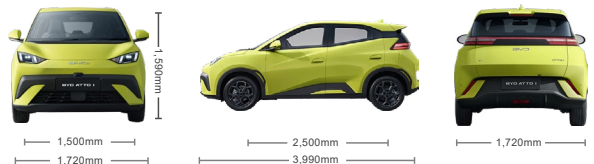

DIMENSIONS