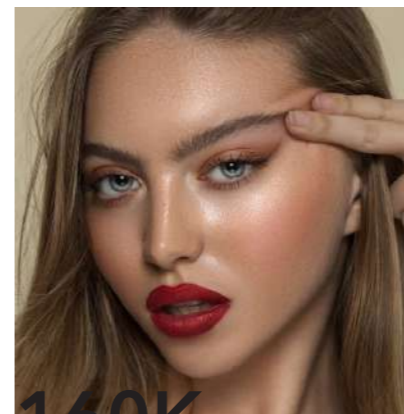

ANNABELLE

HOY

Height 177 CM / 5'10"

Bust 34"

Waist 29"

Hips 39"

Shoes 40 EU / 7 UK

Hair LIGHT BROWN

Eyes BLUE

Instagram

160K @annabellehoy

MODELING PORTFOLIO BOOK

ANNABELLE

HOY

V.

V.