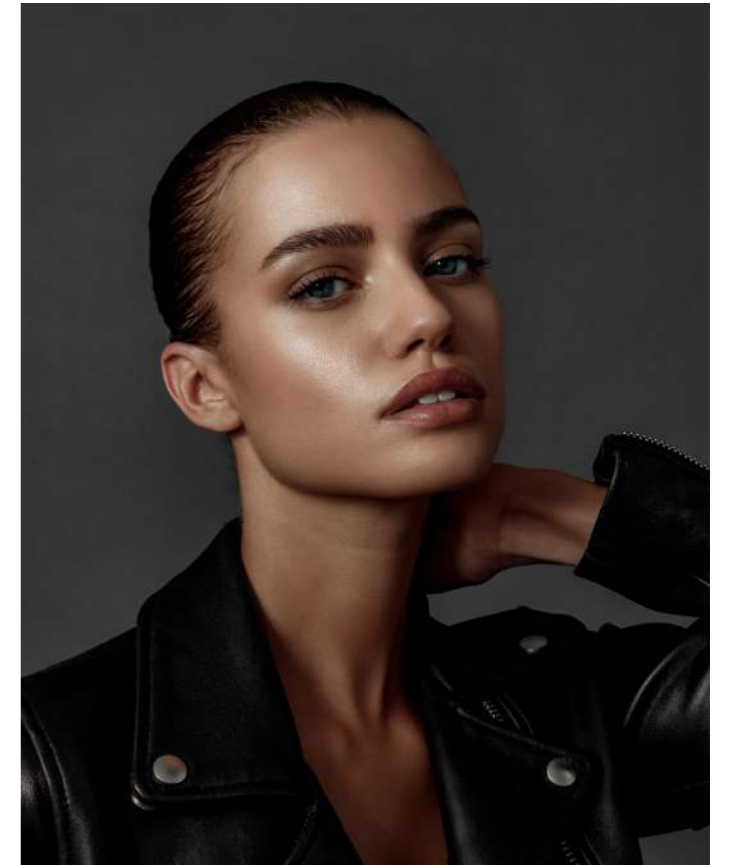

MODELING PORTFOLIO BOOK

ELLE *TROWBRIDGE*

ELLE *TROWBRIDGE*

Height 170 CM / 5'7"
Bust 81 CM / 32"
Waist 56 CM / 22"
Hips 84 CM / 33"

Shoes 37,5 EU / 7 UK
Hair BROWN
Eyes BLUE

Instagram

251K @elletrowbridge

V.