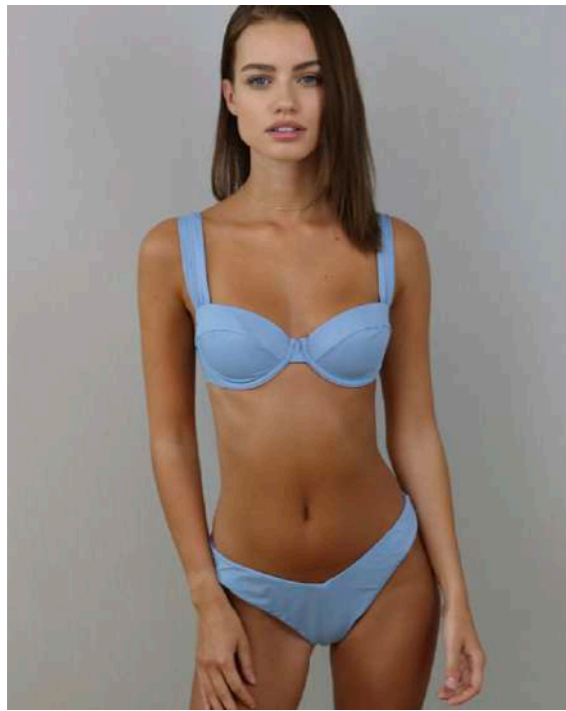

MODELING PORTFOLIO BOOK

ELLE *TROWBRIDGE*

ELLE *TROWBRIDGE*

Height 170 CM / 5'7"
Bust 81 CM / 32"
Waist 56 CM / 22"
Hips 84 CM / 33"

Shoes 37,5 EU / 7 UK
Hair BROWN
Eyes BLUE

Instagram

251K @elletrowbridge

V.