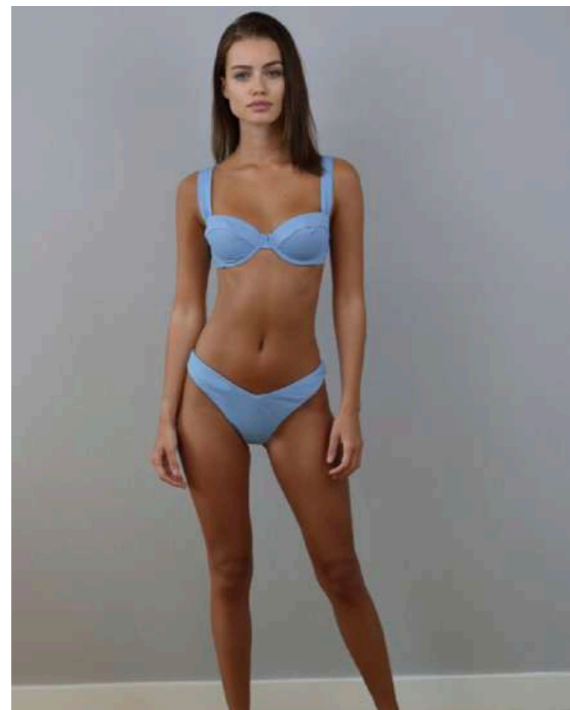

MODELING PORTFOLIO BOOK

ELLE *TROWBRIDGE*

ELLE *TROWBRIDGE*

Height 170 CM / 5'7"
Bust 81 CM / 32"
Waist 56 CM / 22"
Hips 84 CM / 33"

Shoes 37,5 EU / 7 UK
Hair BROWN
Eyes BLUE

Instagram

251K @elletrowbridge

V.