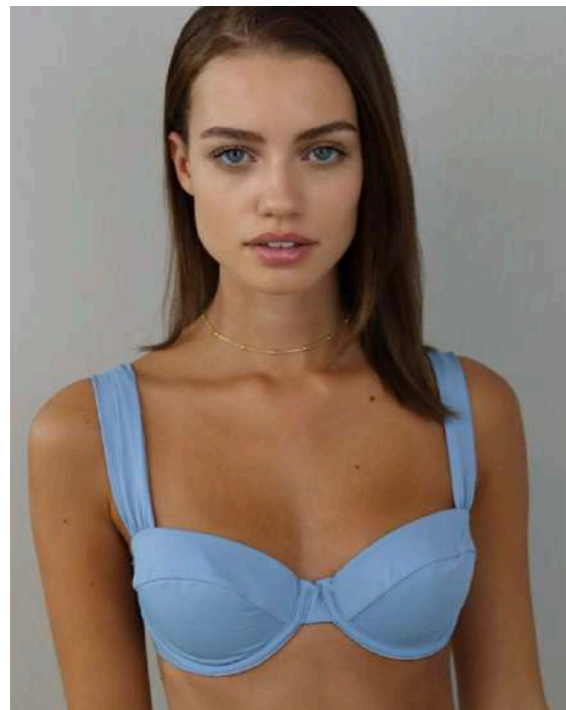

MODELING PORTFOLIO BOOK

ELLE *TROWBRIDGE*

ELLE *TROWBRIDGE*

Height 170 CM / 5'7"
Bust 81 CM / 32"
Waist 56 CM / 22"
Hips 84 CM / 33"

Shoes 37,5 EU / 7 UK
Hair BROWN
Eyes BLUE

Instagram

251K @elletrowbridge

V.