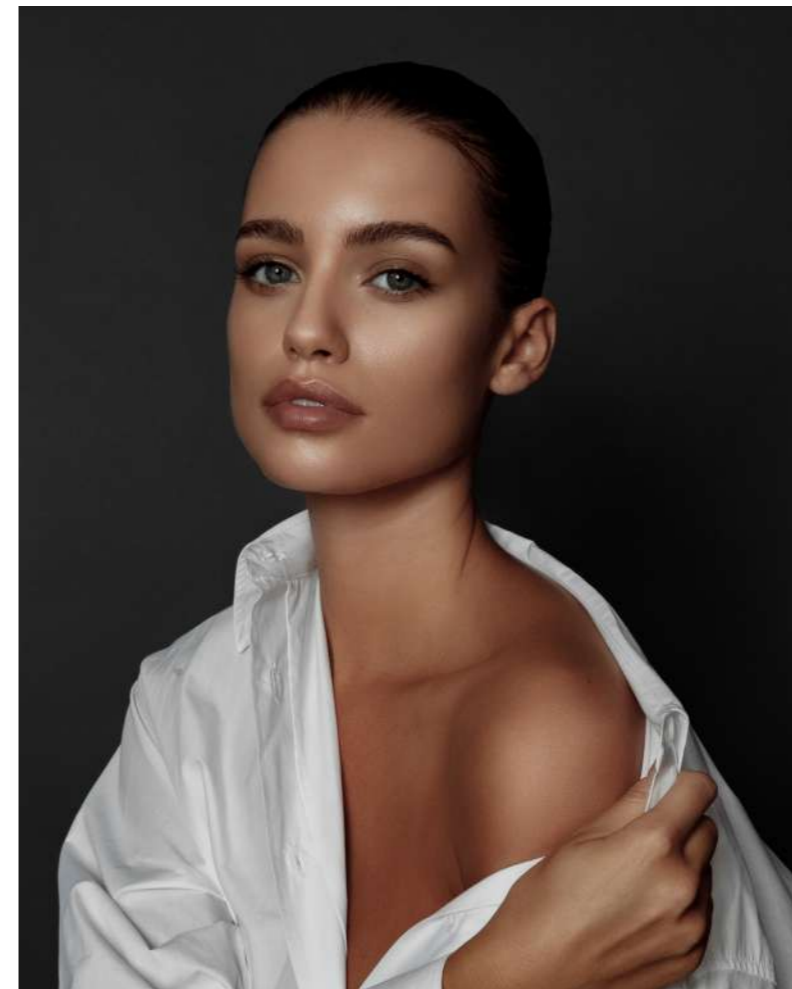

MODELING PORTFOLIO BOOK

ELLE *TROWBRIDGE*

ELLE *TROWBRIDGE*

Height 170 CM / 5'7"
Bust 81 CM / 32"
Waist 56 CM / 22"
Hips 84 CM / 33"

Shoes 37,5 EU / 7 UK
Hair BROWN
Eyes BLUE

Instagram

251K @elletrowbridge

V.