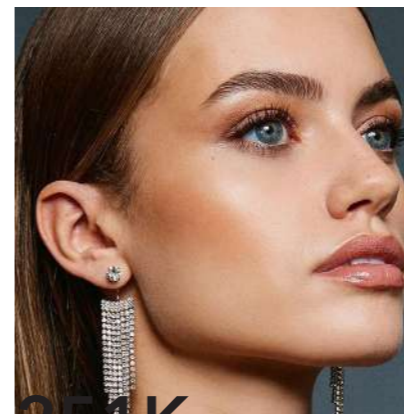

MODELING PORTFOLIO BOOK

ELLE *TROWBRIDGE*

ELLE *TROWBRIDGE*

Height 170 CM / 5'7"
Bust 81 CM / 32"
Waist 56 CM / 22"
Hips 84 CM / 33"

Shoes 37,5 EU / 7 UK
Hair BROWN
Eyes BLUE

Instagram

251K @elletrowbridge

V.