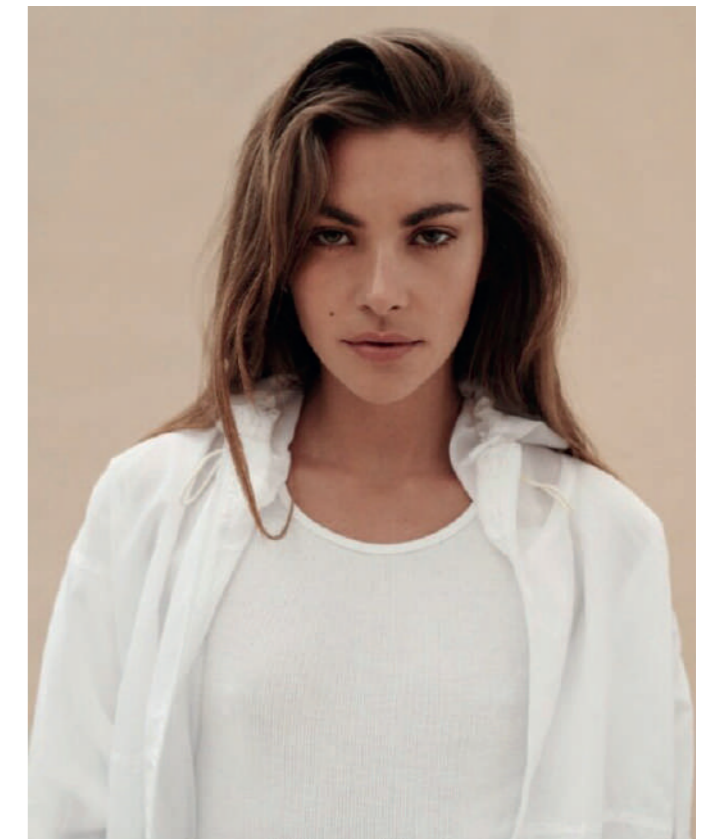

CLARA *BERRY*

Height 170 CM / 5'6"

Bust 86 CM / 34"

Waist 60 CM / 23'5"

Hips 85 CM / 33"

Shoes 38 EU / 5 UK

Hair DARK BLONDE

Eyes GREEN

Instagram

1M

@claraberry

MODELING PORTFOLIO BOOK

CLARA *BERRY*

V.

W.

CLARA BERRY
JAMIN PAVARD
LES LELLOUCHE
ANNE HIDALGO
ANDY DE PRETTO
FRANÇOIS PIÈGE
TOM PAGÈS
MANU PAYET