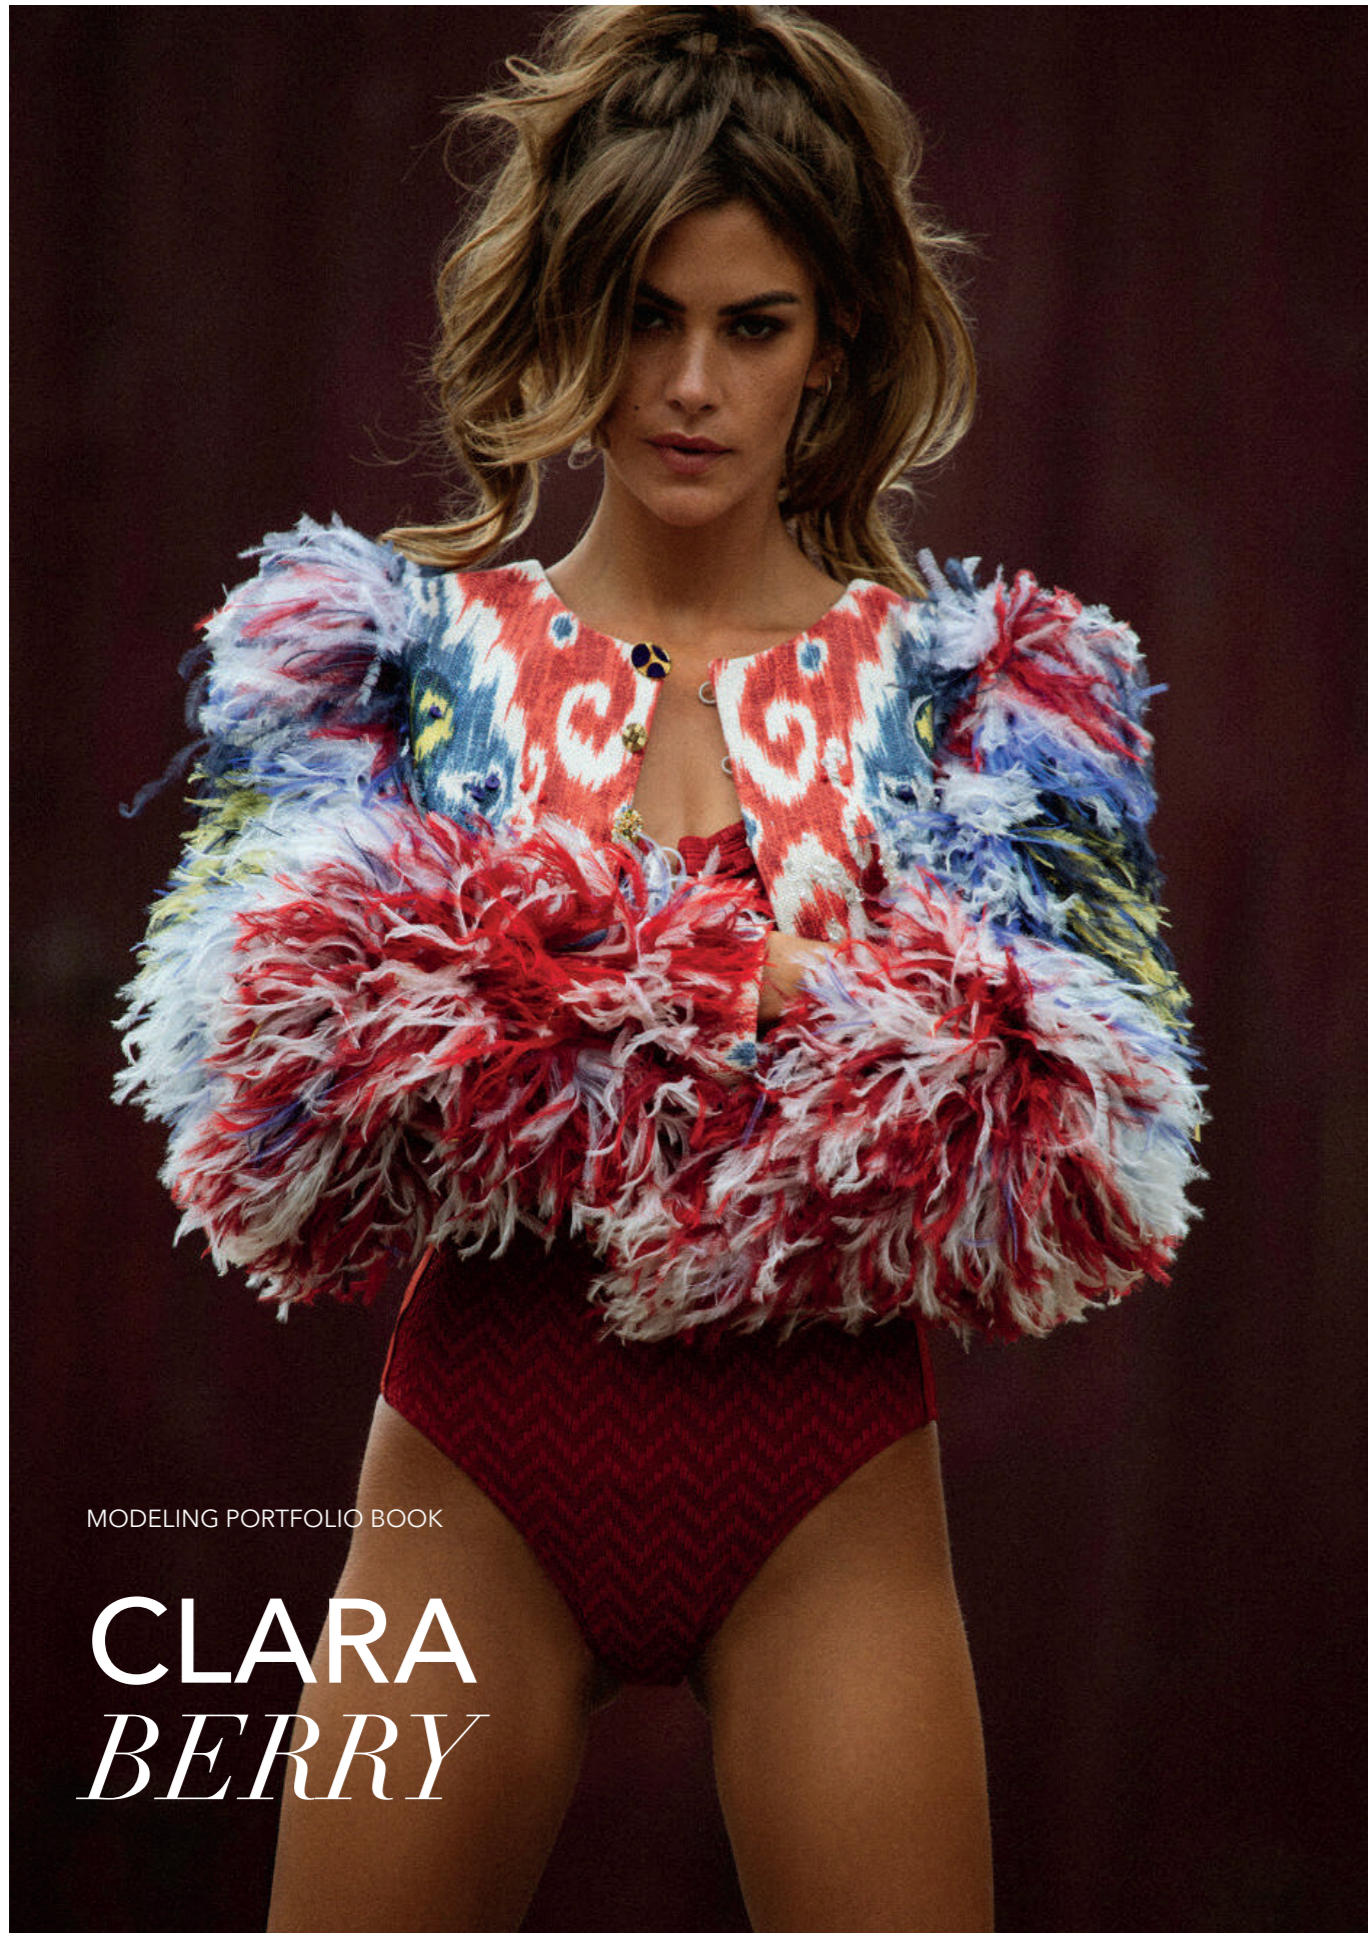

1M

@claraberry

MODELING PORTFOLIO BOOK

CLARA *BERRY*