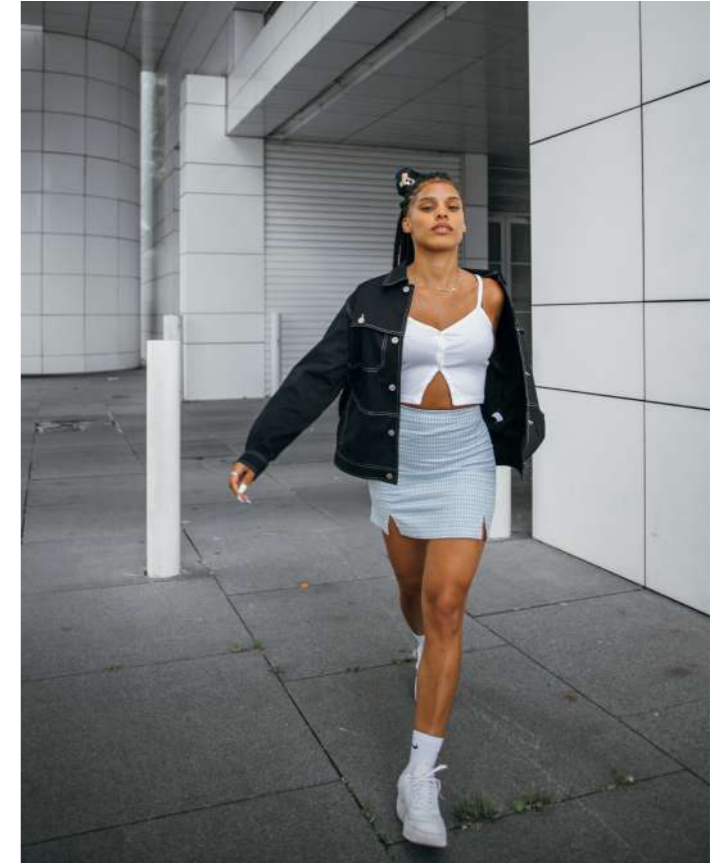

LEA *ADELISE*

Height 170 CM / 5'7"
Bust 83 CM / 32.7"
Waist 67 CM / 26.3"
Hips 90 CM / 35.4"

Shoes 38,5 EU / 6 UK
Hair BLACK
Eyes BROWN

Instagram

37, IK @bastet_vie

MODELING PORTFOLIO BOOK

LEA *ADELISE*

V.