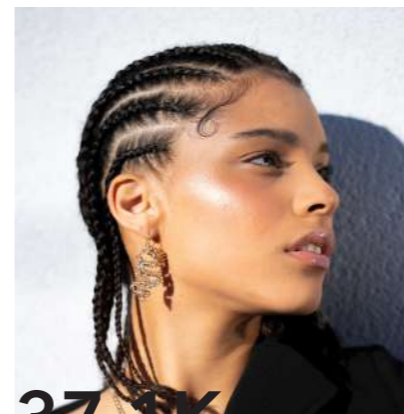

LEA *ADELISE*

Height 170 CM / 5'7"
Bust 83 CM / 32.7"
Waist 67 CM / 26.3"
Hips 90 CM / 35.4"

Shoes 38,5 EU / 6 UK
Hair BLACK
Eyes BROWN

Instagram

37, IK @bastet_vie

MODELING PORTFOLIO BOOK

LEA *ADELISE*

V.