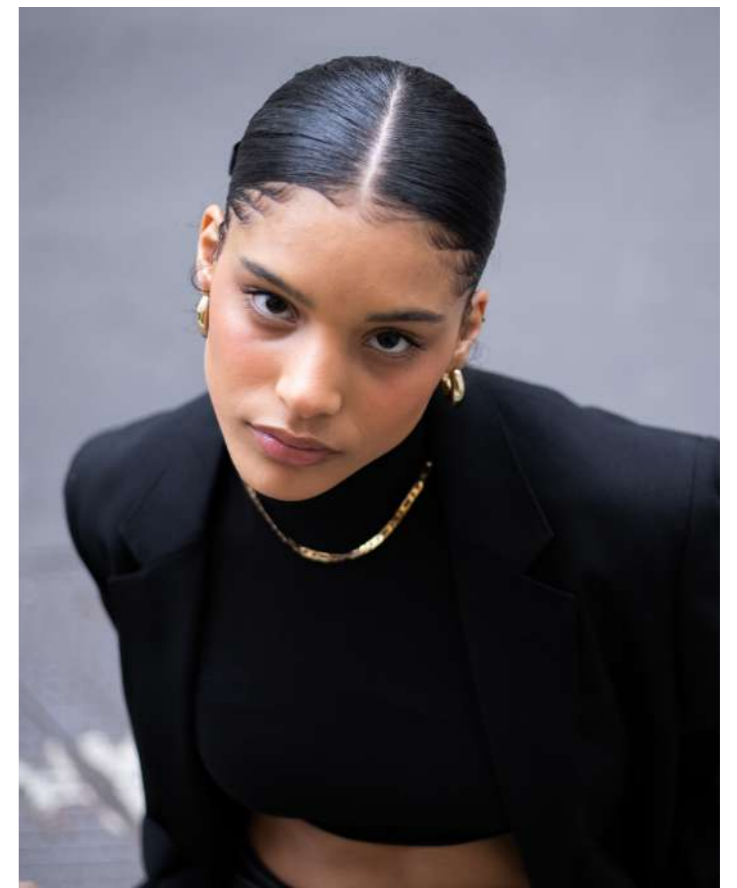

LEA *ADELISE*

Height 170 CM / 5'7"
Bust 83 CM / 32.7"
Waist 67 CM / 26.3"
Hips 90 CM / 35.4"

Shoes 38,5 EU / 6 UK
Hair BLACK
Eyes BROWN

Instagram

37, IK @bastet_vie

MODELING PORTFOLIO BOOK

LEA *ADELISE*

V.