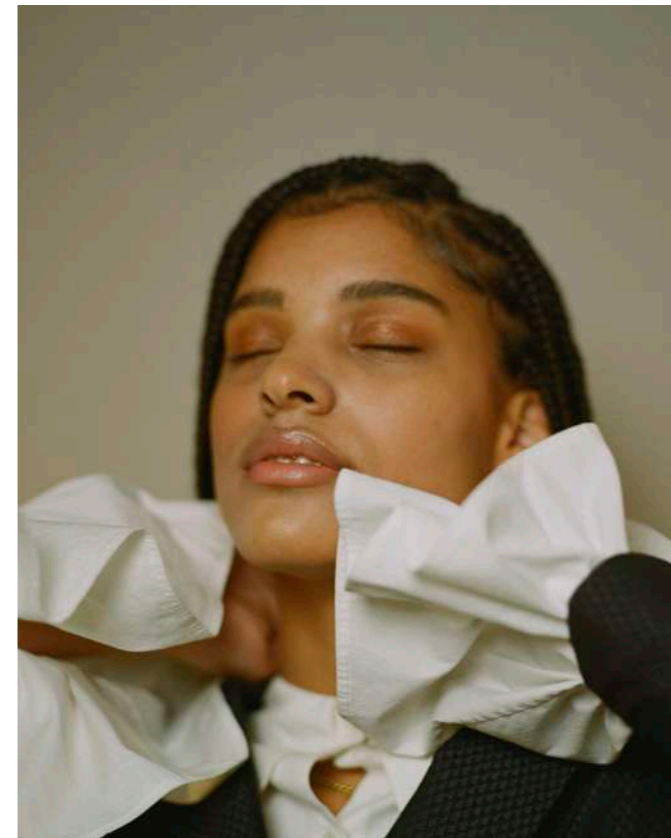

LEA *ADELISE*

Height 170 CM / 5'7"
Bust 83 CM / 32.7"
Waist 67 CM / 26.3"
Hips 90 CM / 35.4"

Shoes 38,5 EU / 6 UK
Hair BLACK
Eyes BROWN

Instagram

37, IK @bastet_vie

MODELING PORTFOLIO BOOK

LEA *ADELISE*

V.