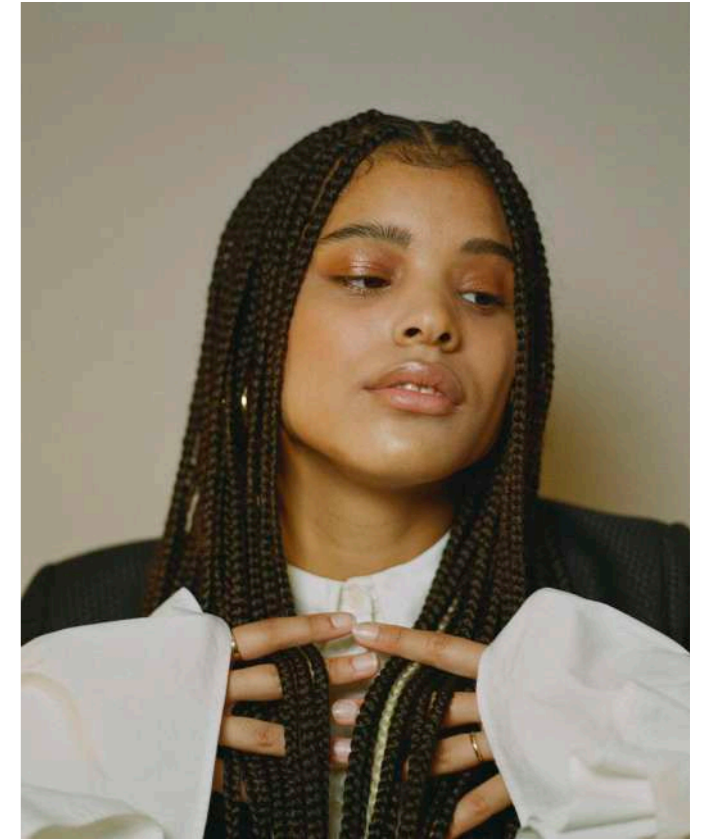

LEA *ADELISE*

Height 170 CM / 5'7"
Bust 83 CM / 32.7"
Waist 67 CM / 26.3"
Hips 90 CM / 35.4"

Shoes 38,5 EU / 6 UK
Hair BLACK
Eyes BROWN

Instagram

37, IK @bastet_vie

MODELING PORTFOLIO BOOK

LEA *ADELISE*

V.