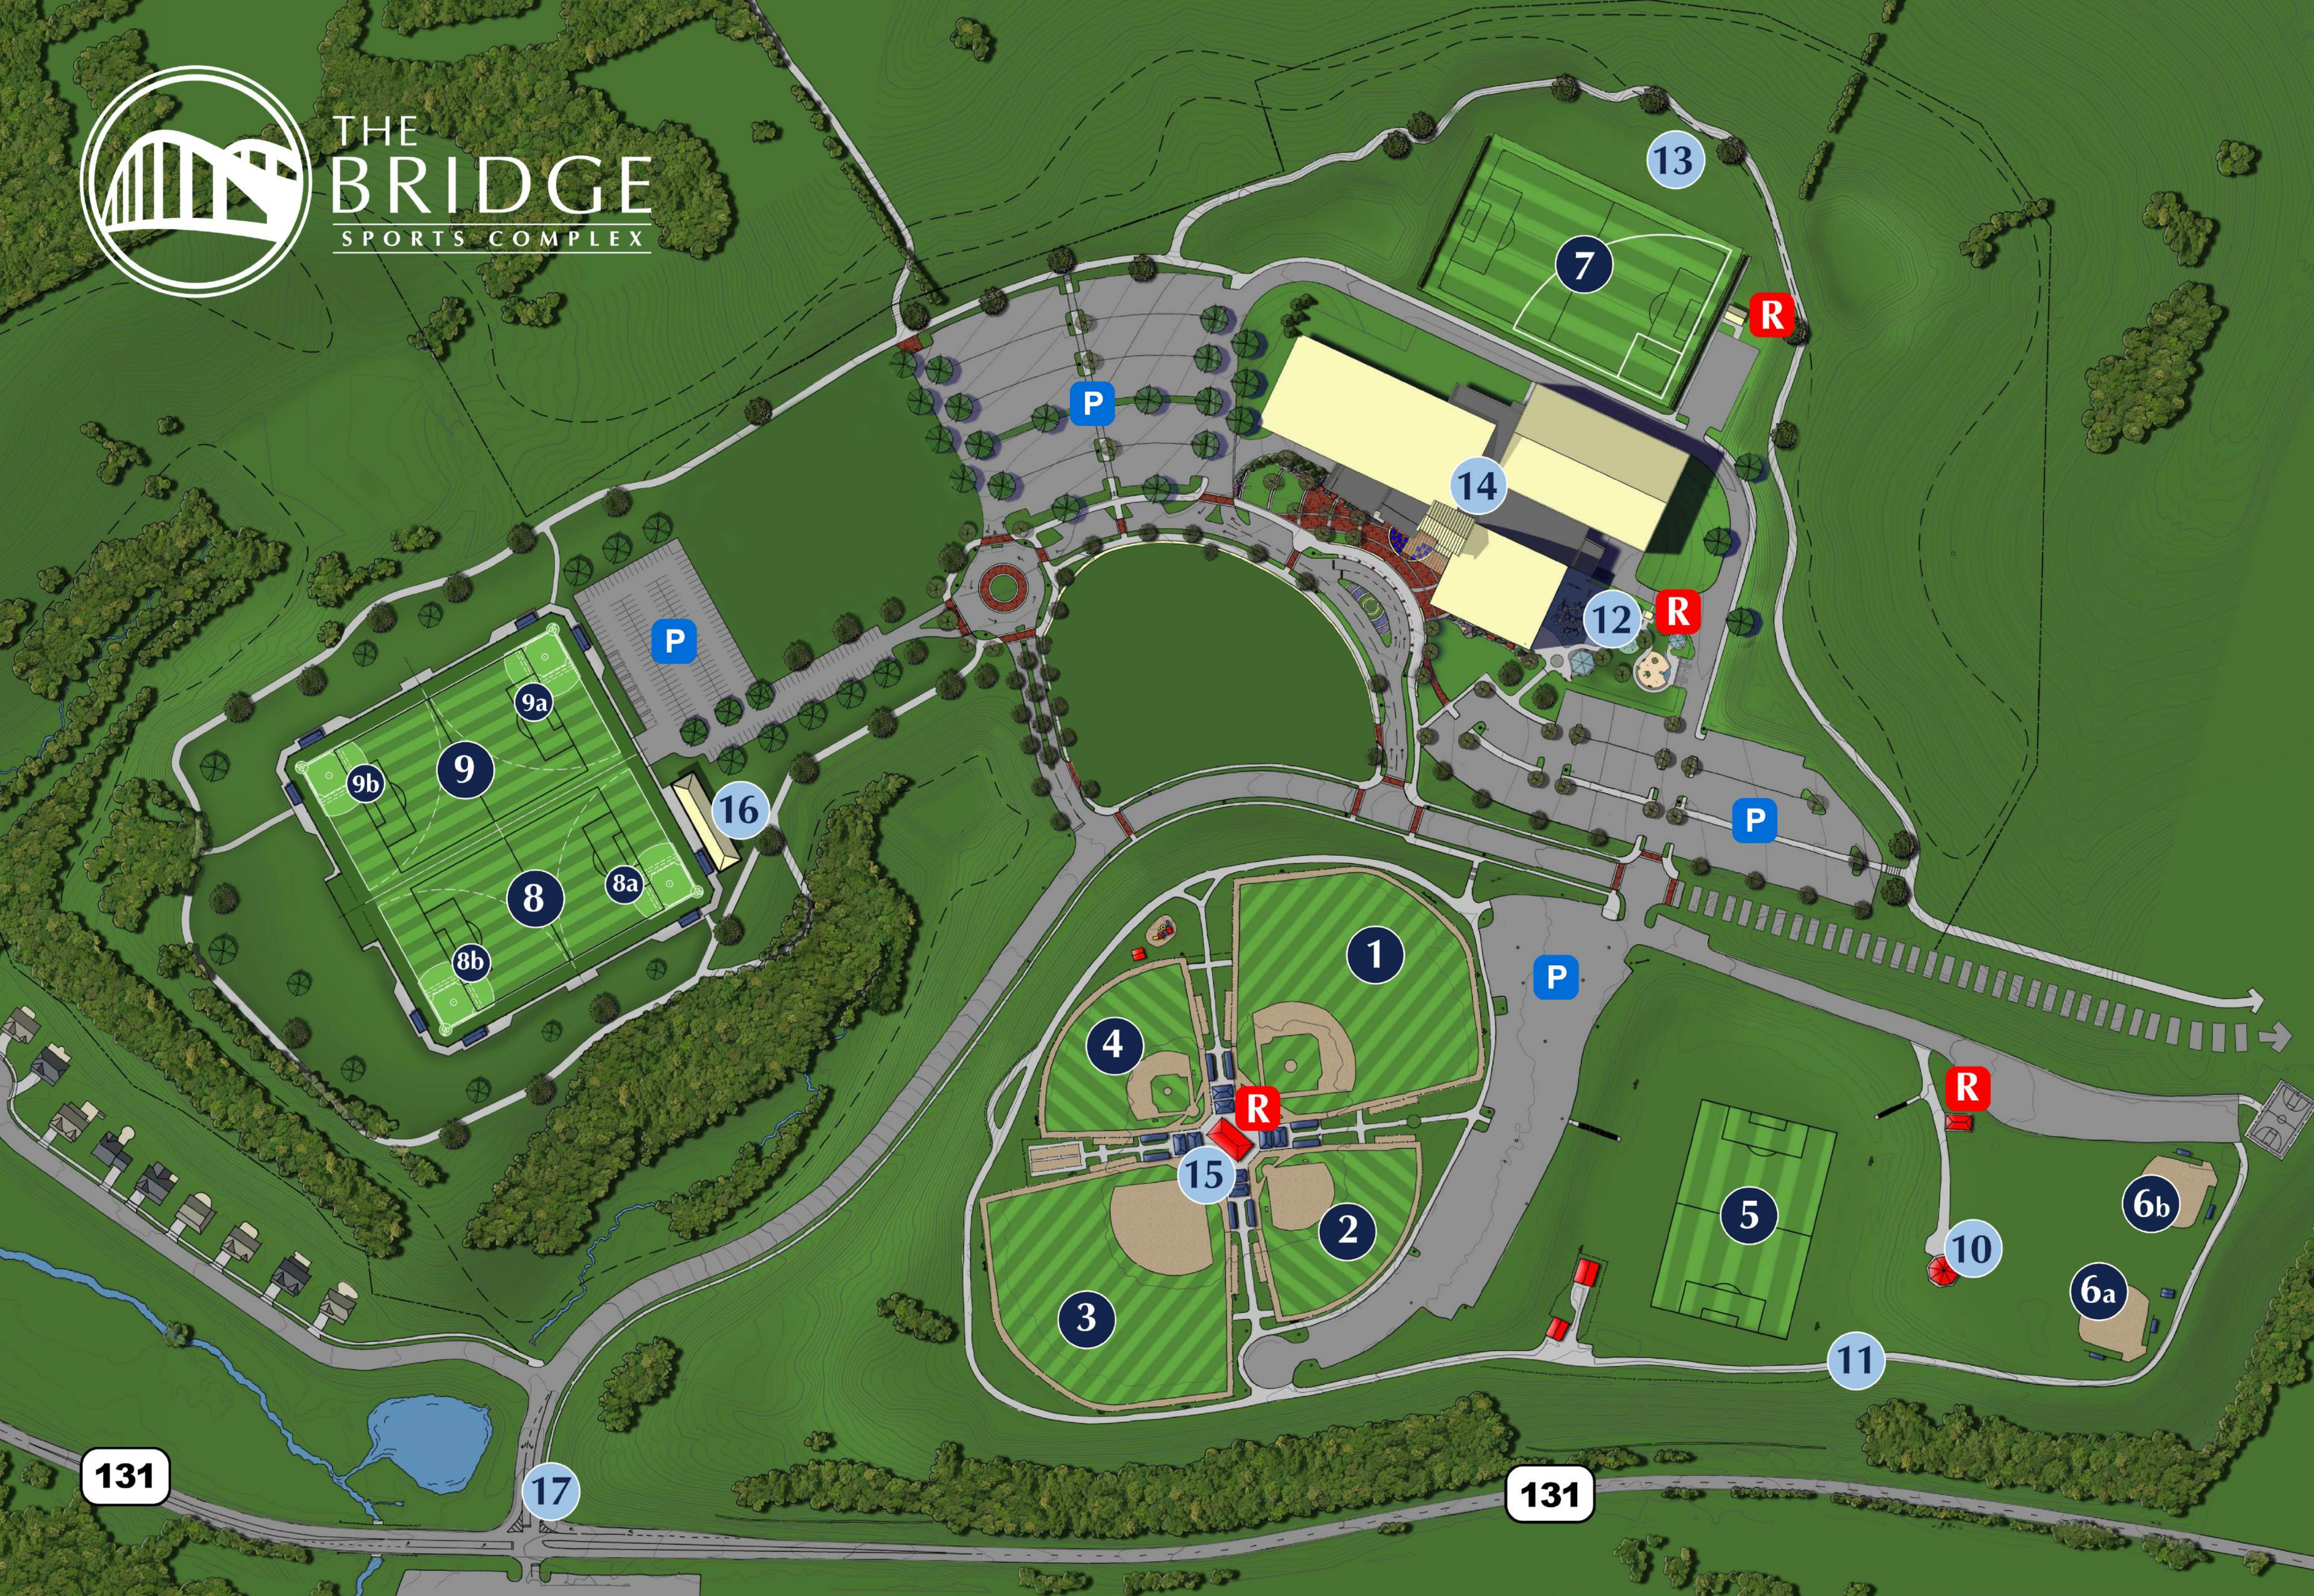

THE  
BRIDGE  
SPORTS COMPLEX

# FIELDS

- 1 Field 1
- 2 Field 2
- 3 Field 3
- 4 Field 4
- 5 Field 5
- 6a Field 6a
- 6b Field 6b
- 7 Field 7
- 8 Field 8 (8a / 8b)
- 9 Field 9 (9a / 9b)

# FACILITY

- 10 Pavilion
- 11 Walking Path
- 12 Inclusive Playground
- 13 Cross County Path
- 14 CitNet Center
- 15 GameDay Cafe
- 16 Future Building
- 17 Facility Entrance

**P** Parking **R** Restrooms

# CITYNET CENTER

- 1** Courts
- 2** Clip n' Climb
- 3** GameDay Cafe
- 4** Front Desk
- 5** Party Rooms
- 6** Competition Pool
- 7** Warm Pool
- 8** Locker Rooms
- 9** Bridge Fit (Room A & B)
- 10** Fitness Center
- 11** Indoor Turf
- 12** Walking Track
- 13** Bridge Strength
- R** Restrooms