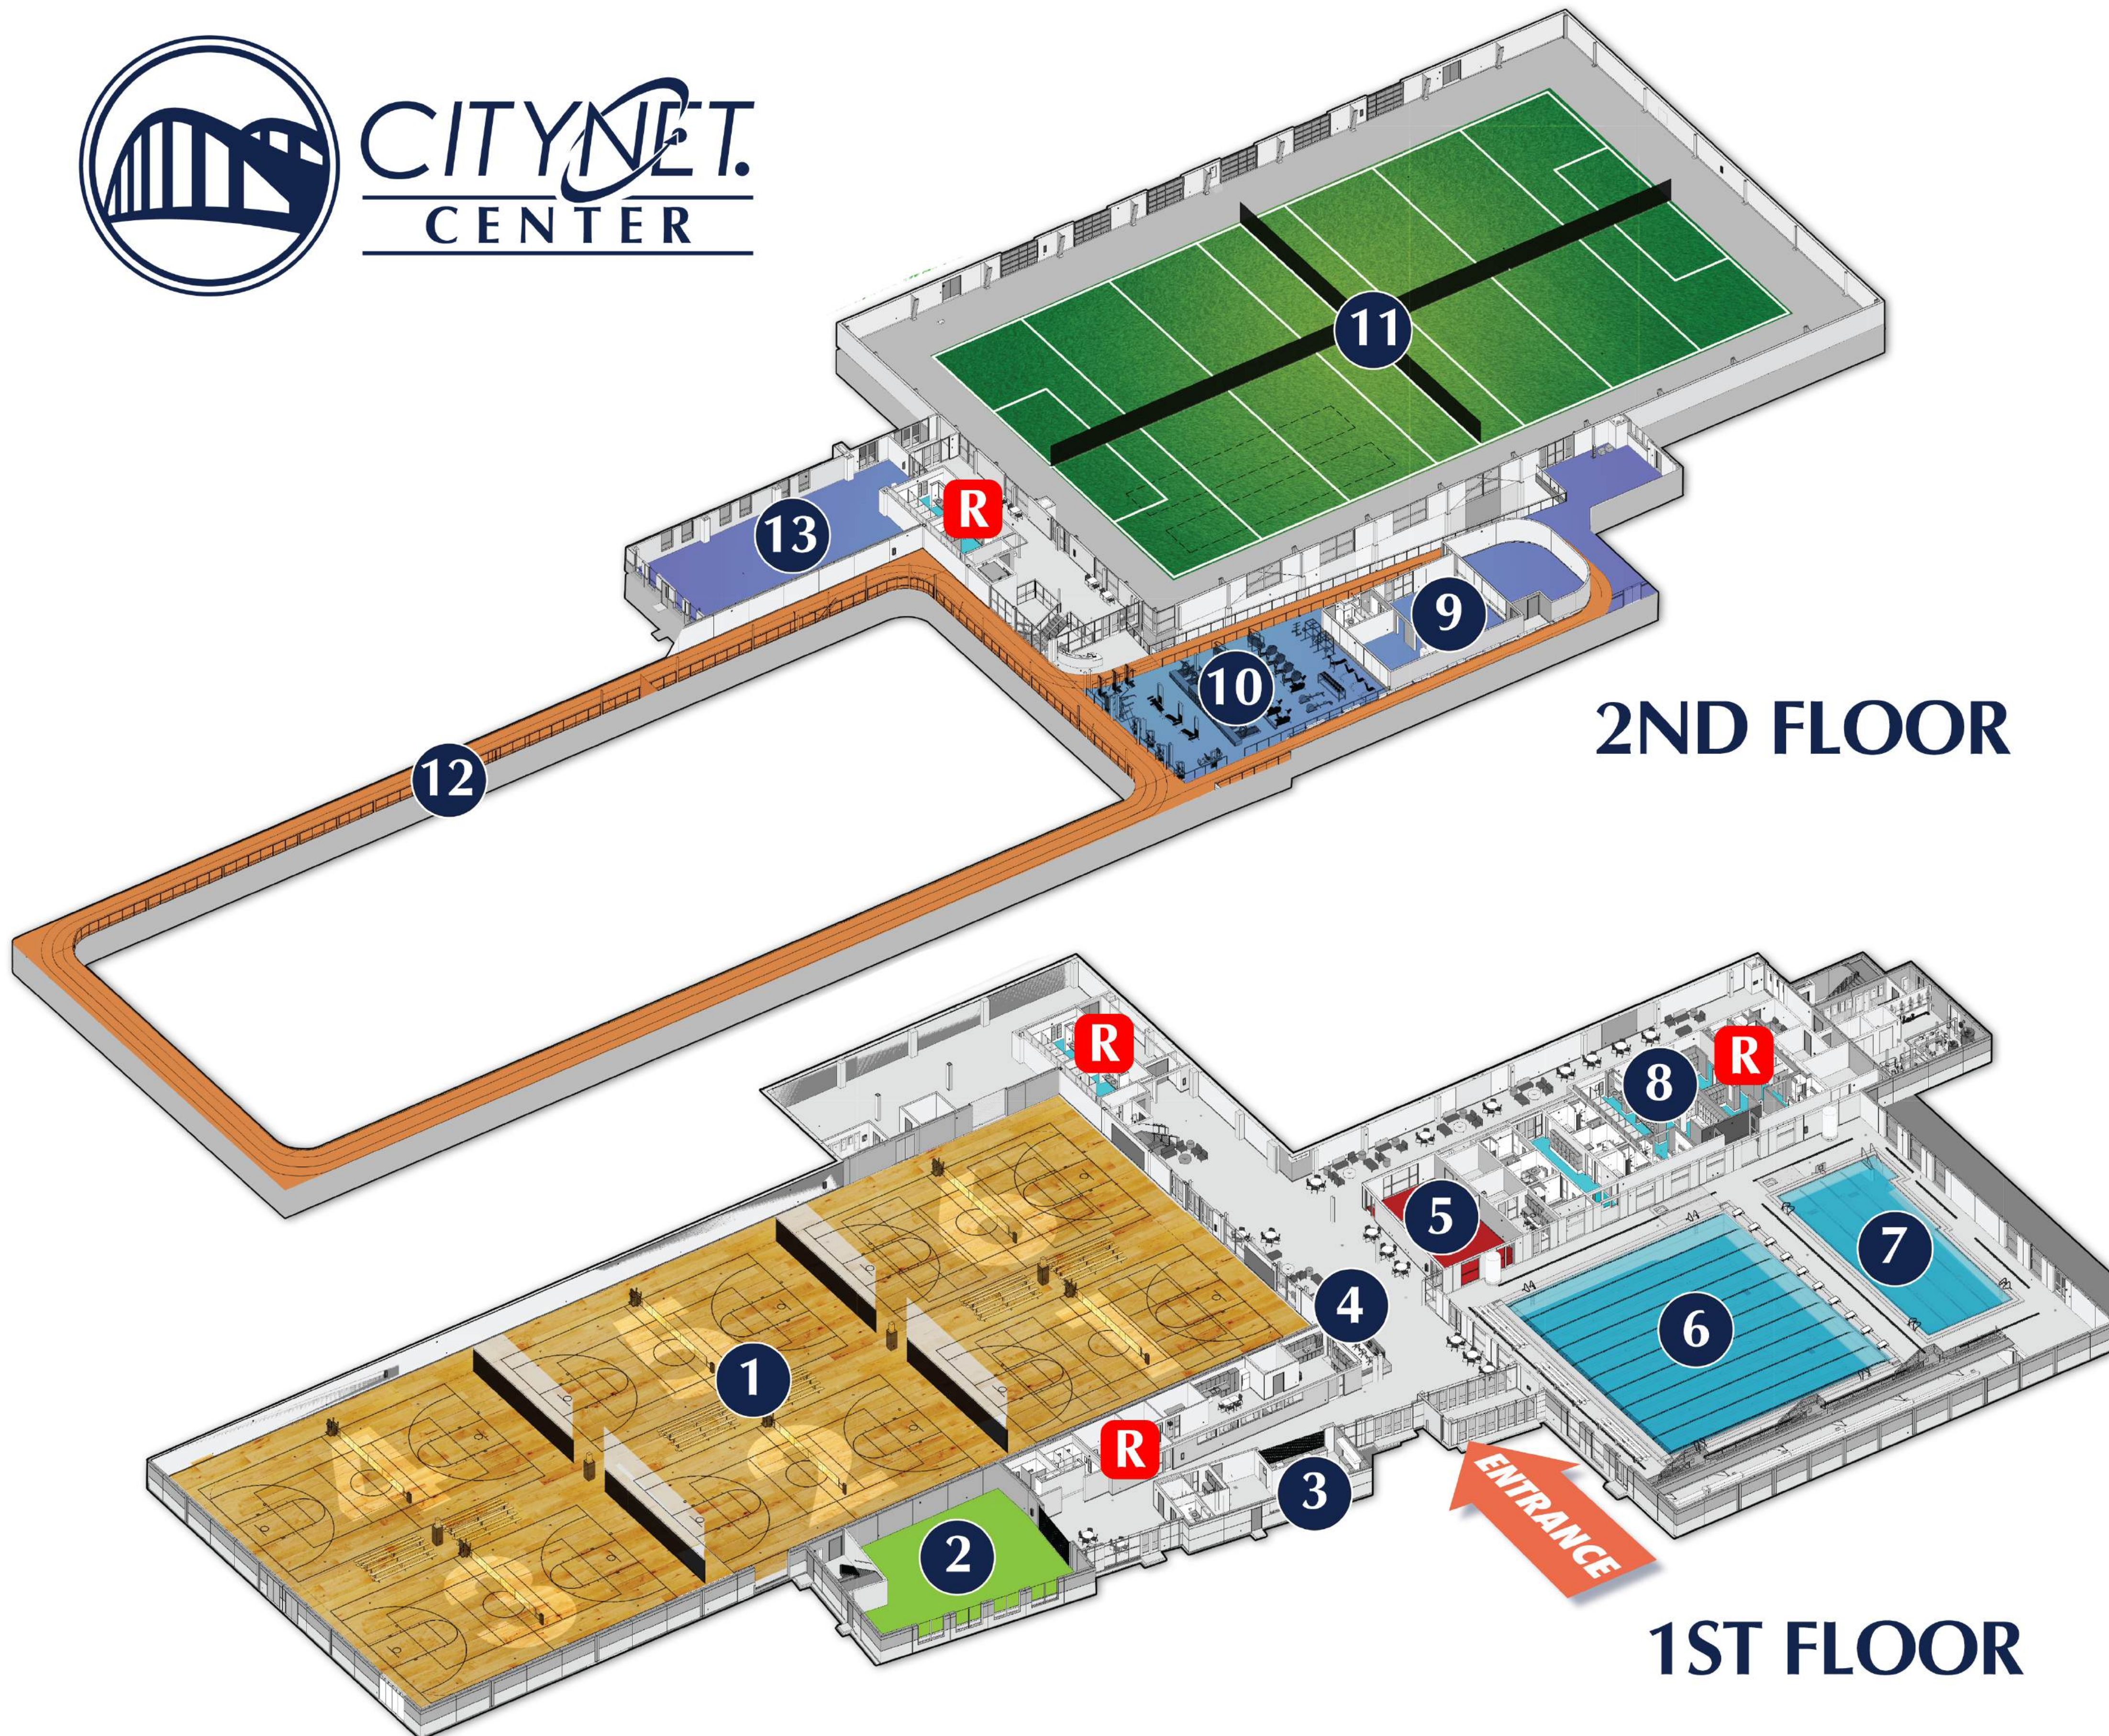

# FIELDS

- 1 Field 1
- 2 Field 2
- 3 Field 3
- 4 Field 4
- 5 Field 5
- 6a Field 6a
- 6b Field 6b
- 7 Field 7
- 8 Field 8 (8a / 8b)
- 9 Field 9 (9a / 9b)

# FACILITY

- 10 Pavilion
- 11 Walking Path
- 12 Inclusive Playground
- 13 Cross County Path
- 14 CitNet Center
- 15 GameDay Cafe
- 16 Future Building
- 17 Facility Entrance

**P** Parking **R** Restrooms

**CITYNET.**  
**CENTER**

# CITYNET CENTER

- 1** Courts
- 2** Clip n' Climb
- 3** GameDay Cafe
- 4** Front Desk
- 5** Party Rooms
- 6** Competition Pool
- 7** Warm Pool
- 8** Locker Rooms
- 9** Bridge Fit (Room A & B)
- 10** Fitness Center
- 11** Indoor Turf
- 12** Walking Track
- 13** Bridge Strength
- R** Restrooms