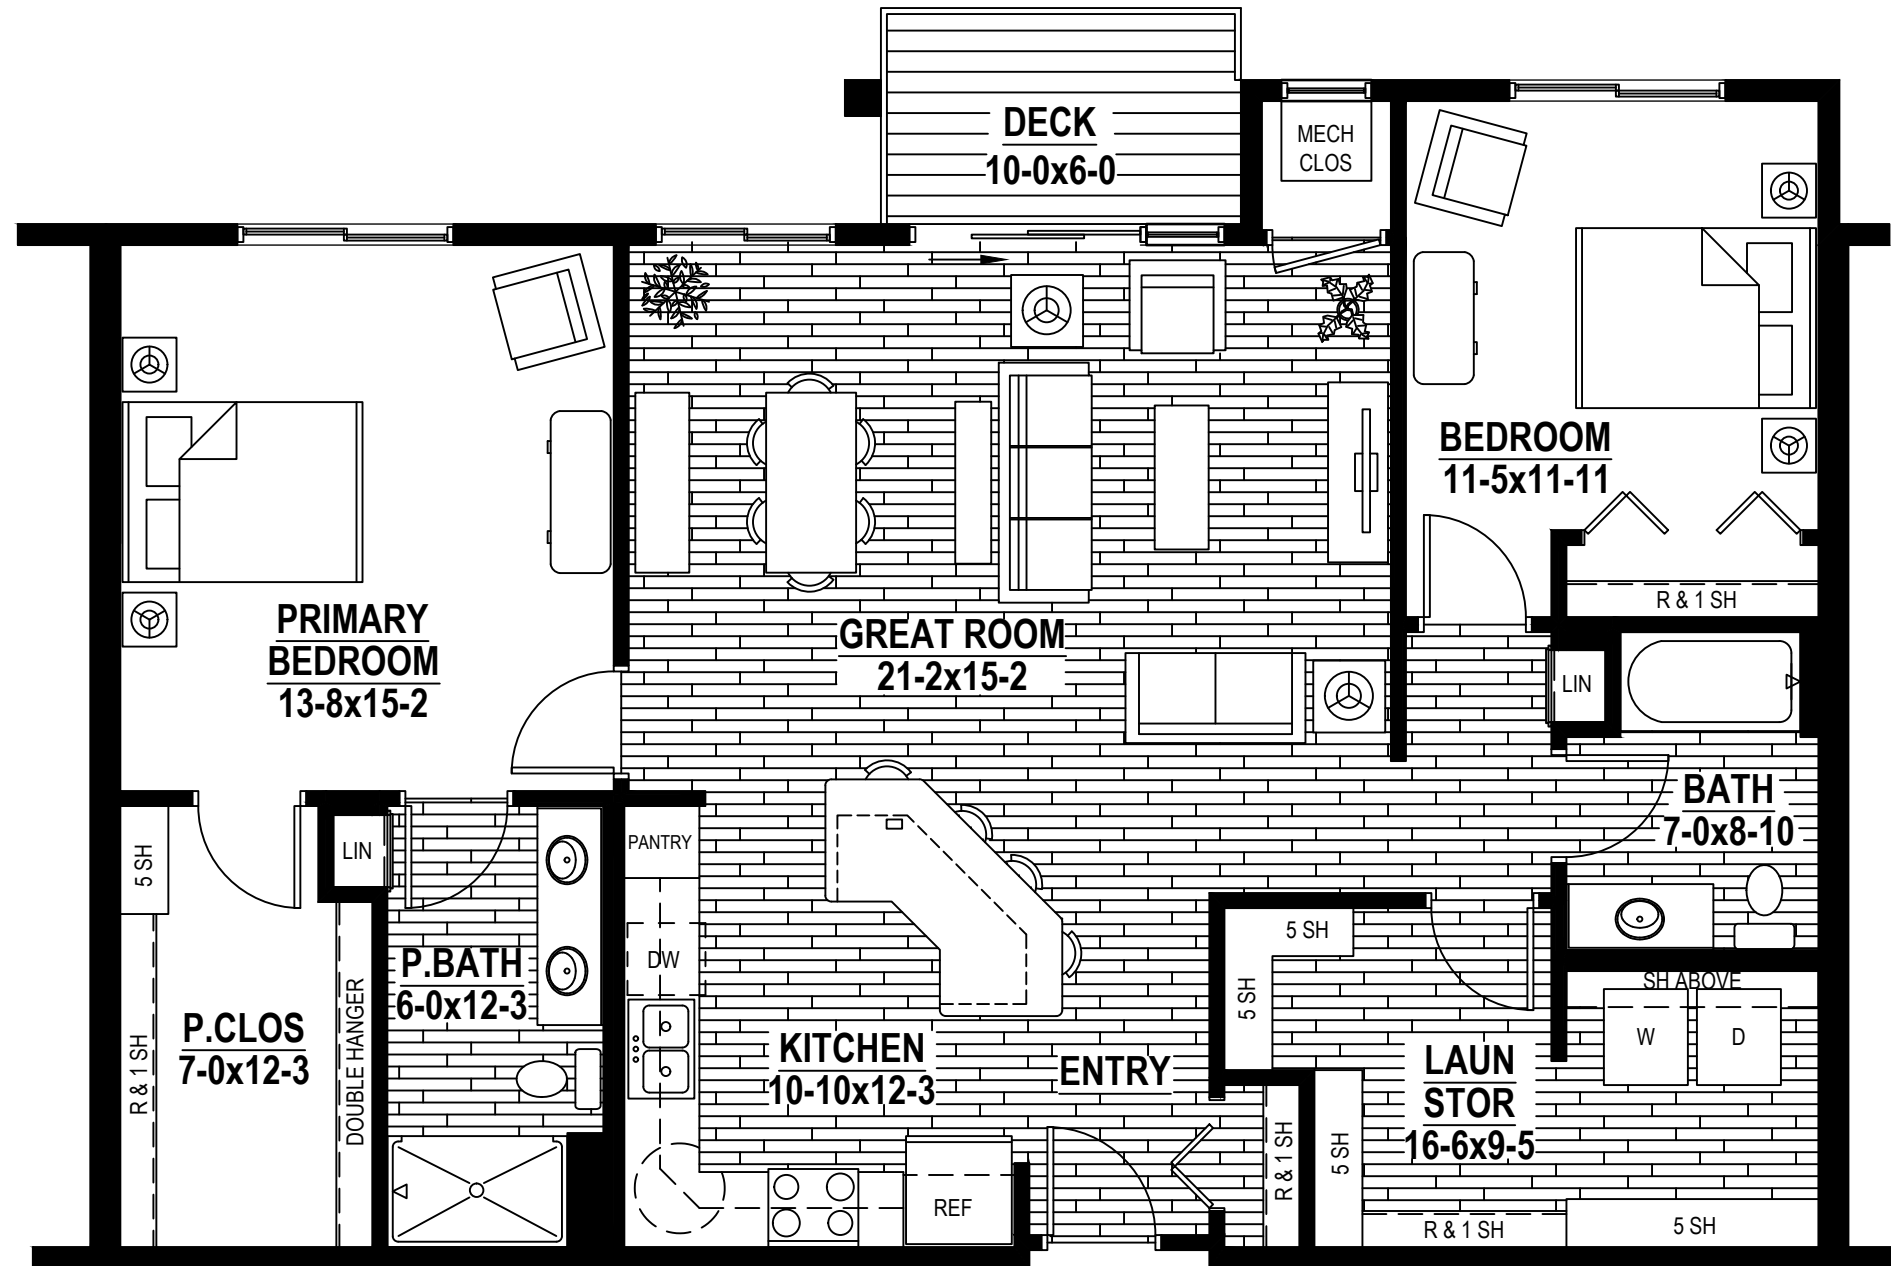

# Harrington

1442 square feet  
2 bedroom, 2 bath

1st - 3rd Floors

Scale: 3/16" = 1'-0"

Unit plans subject to change without notice. Rev: 09-23-2025  
 \* First floor homes may have a patio in lieu of a deck  
 \* Plank flooring may change direction without notice.