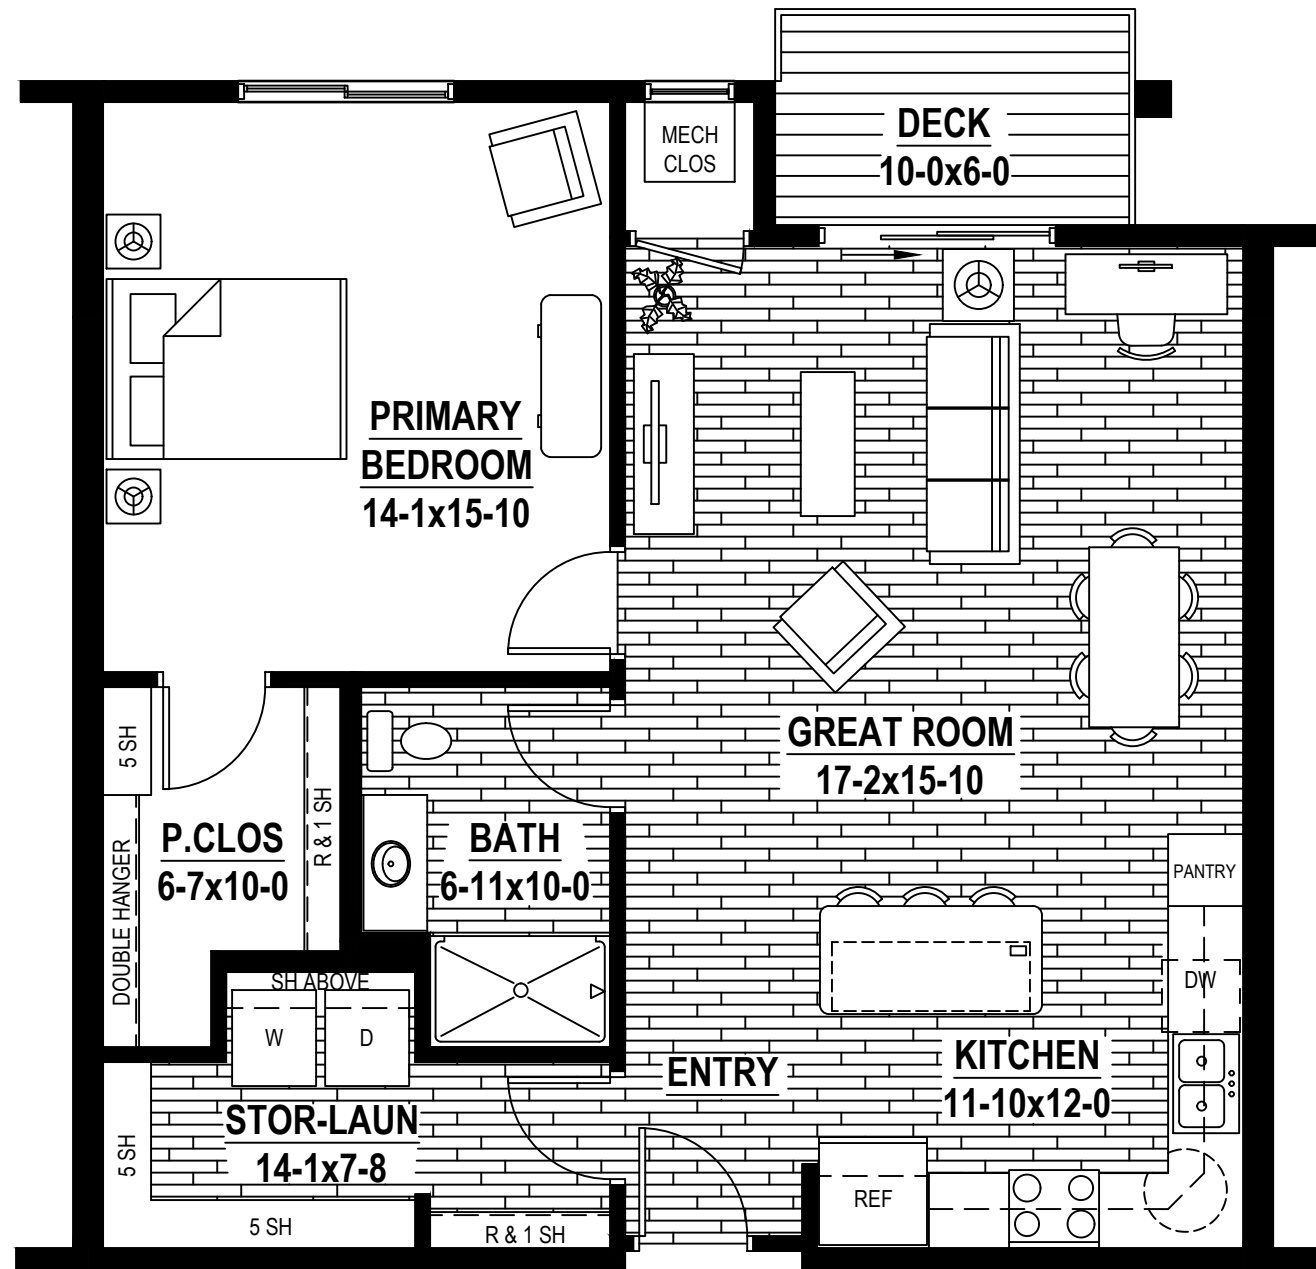

Birmingham

1007 square feet
1 bedroom, 1 bath

3rd and 4th Floors

Unit plans subject to change without notice. Rev: 05-29-2026
 * First floor homes may have a patio in lieu of a deck
 * Plank flooring may change direction without notice.

Scale: 3/16" = 1'-0"

To learn more, call:
(983) 210-8210