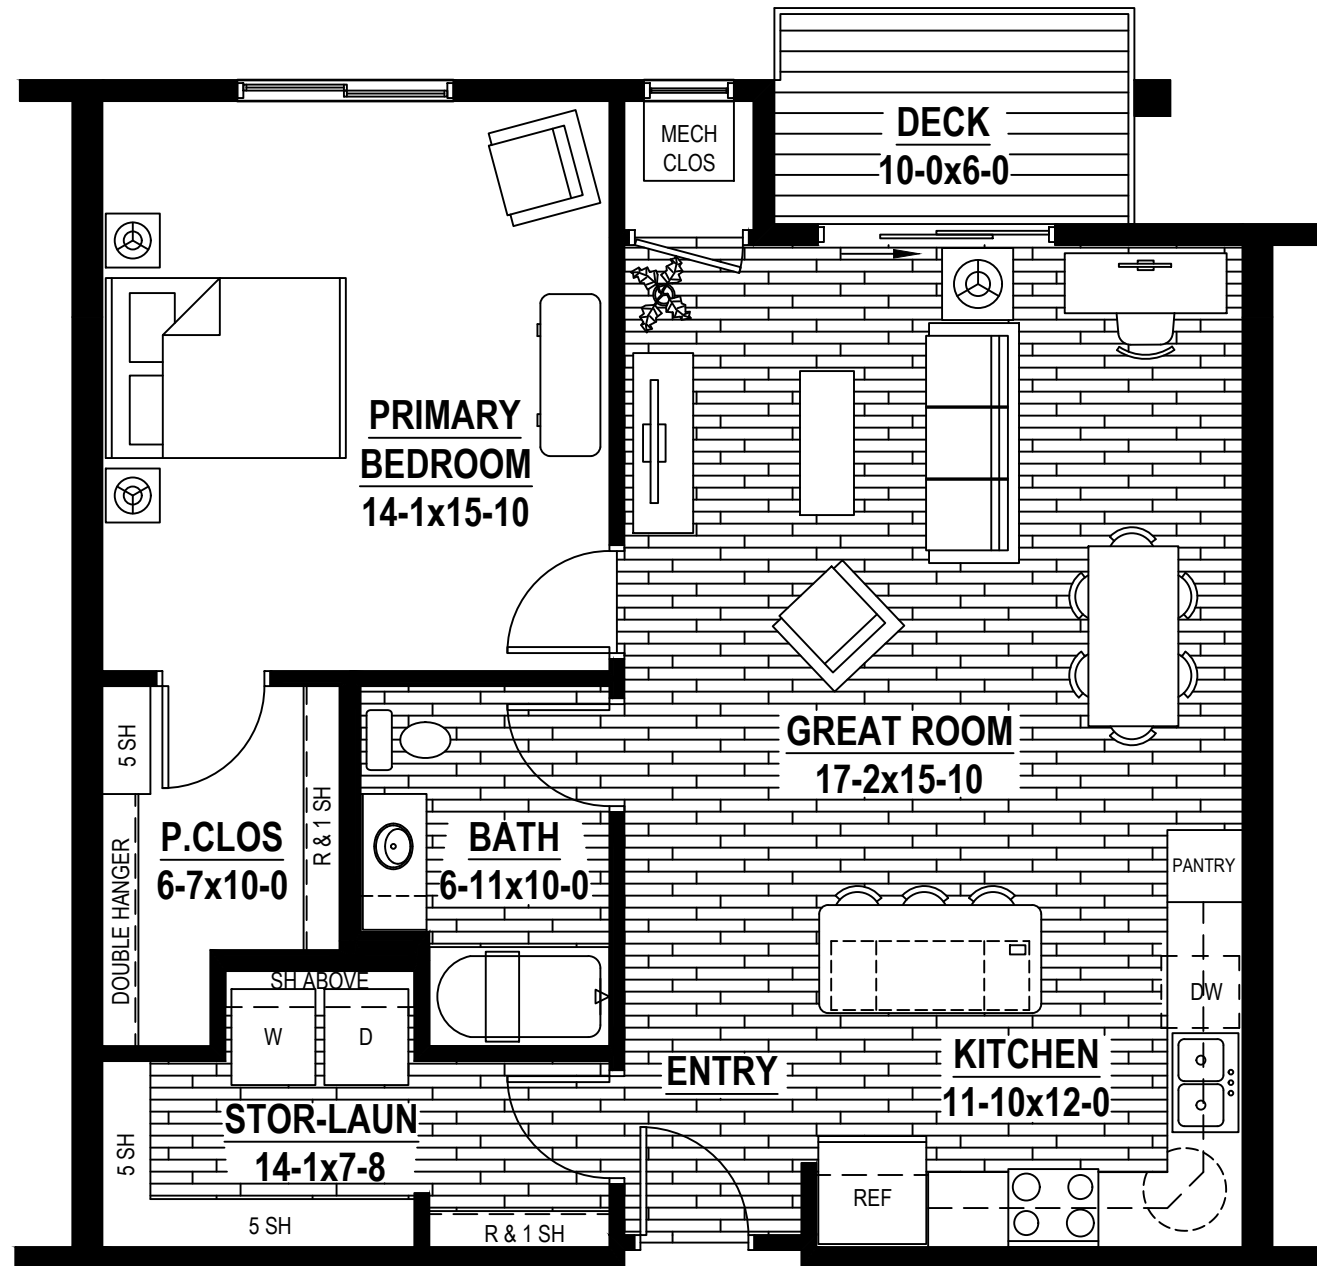

Birmingham-A

Type A

1007 square feet
1 bedroom, 1 bath

2nd Floor

Scale: 3/16"=1'-0"

Unit plans subject to change without notice. Rev: 05-29-2026
* First floor homes may have a patio in lieu of a deck
* Plank flooring may change direction without notice.