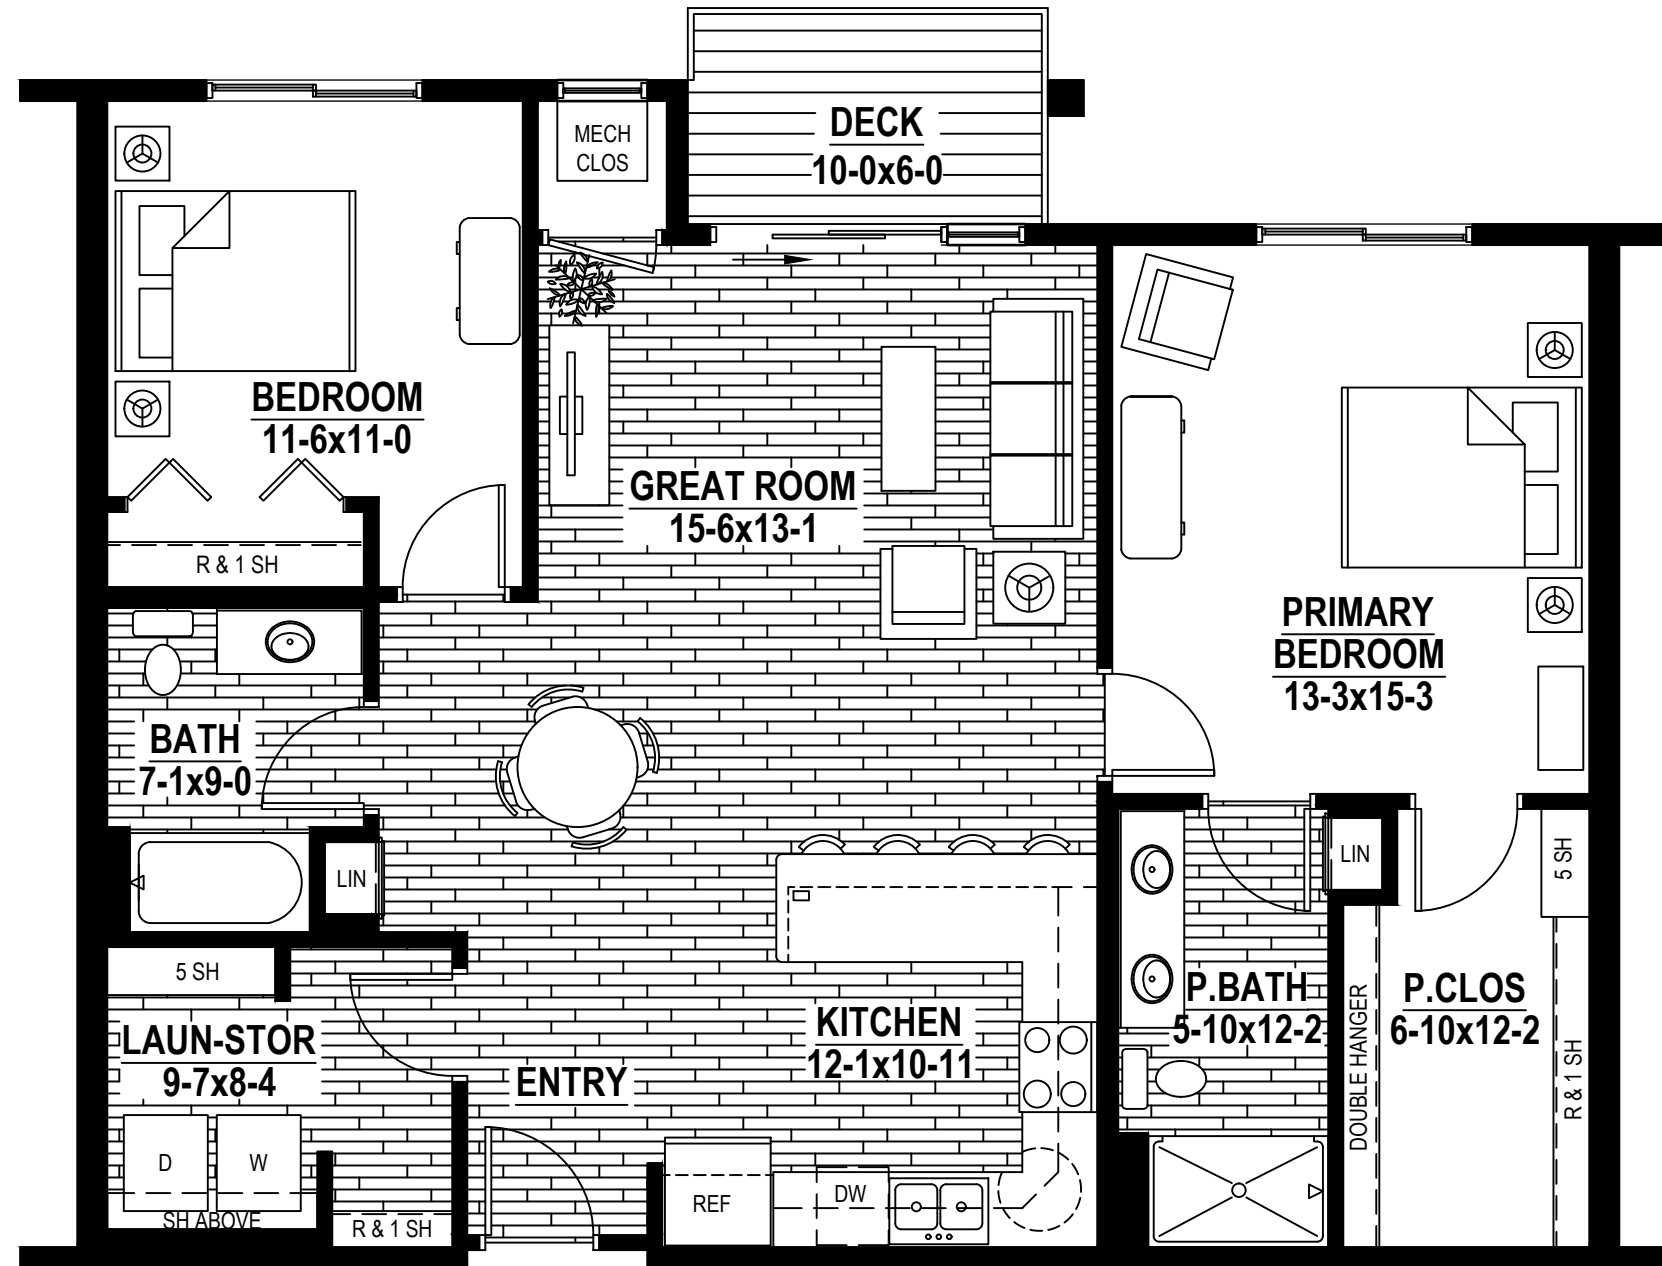

Glenborough

1270 square feet
2 bedroom, 2 bath

1st - 4th Floors

Scale: 3/16" = 1'-0"

Unit plans subject to change without notice. Rev: 05-29-2026
* First floor homes may have a patio in lieu of a deck
* Plank flooring may change direction without notice.